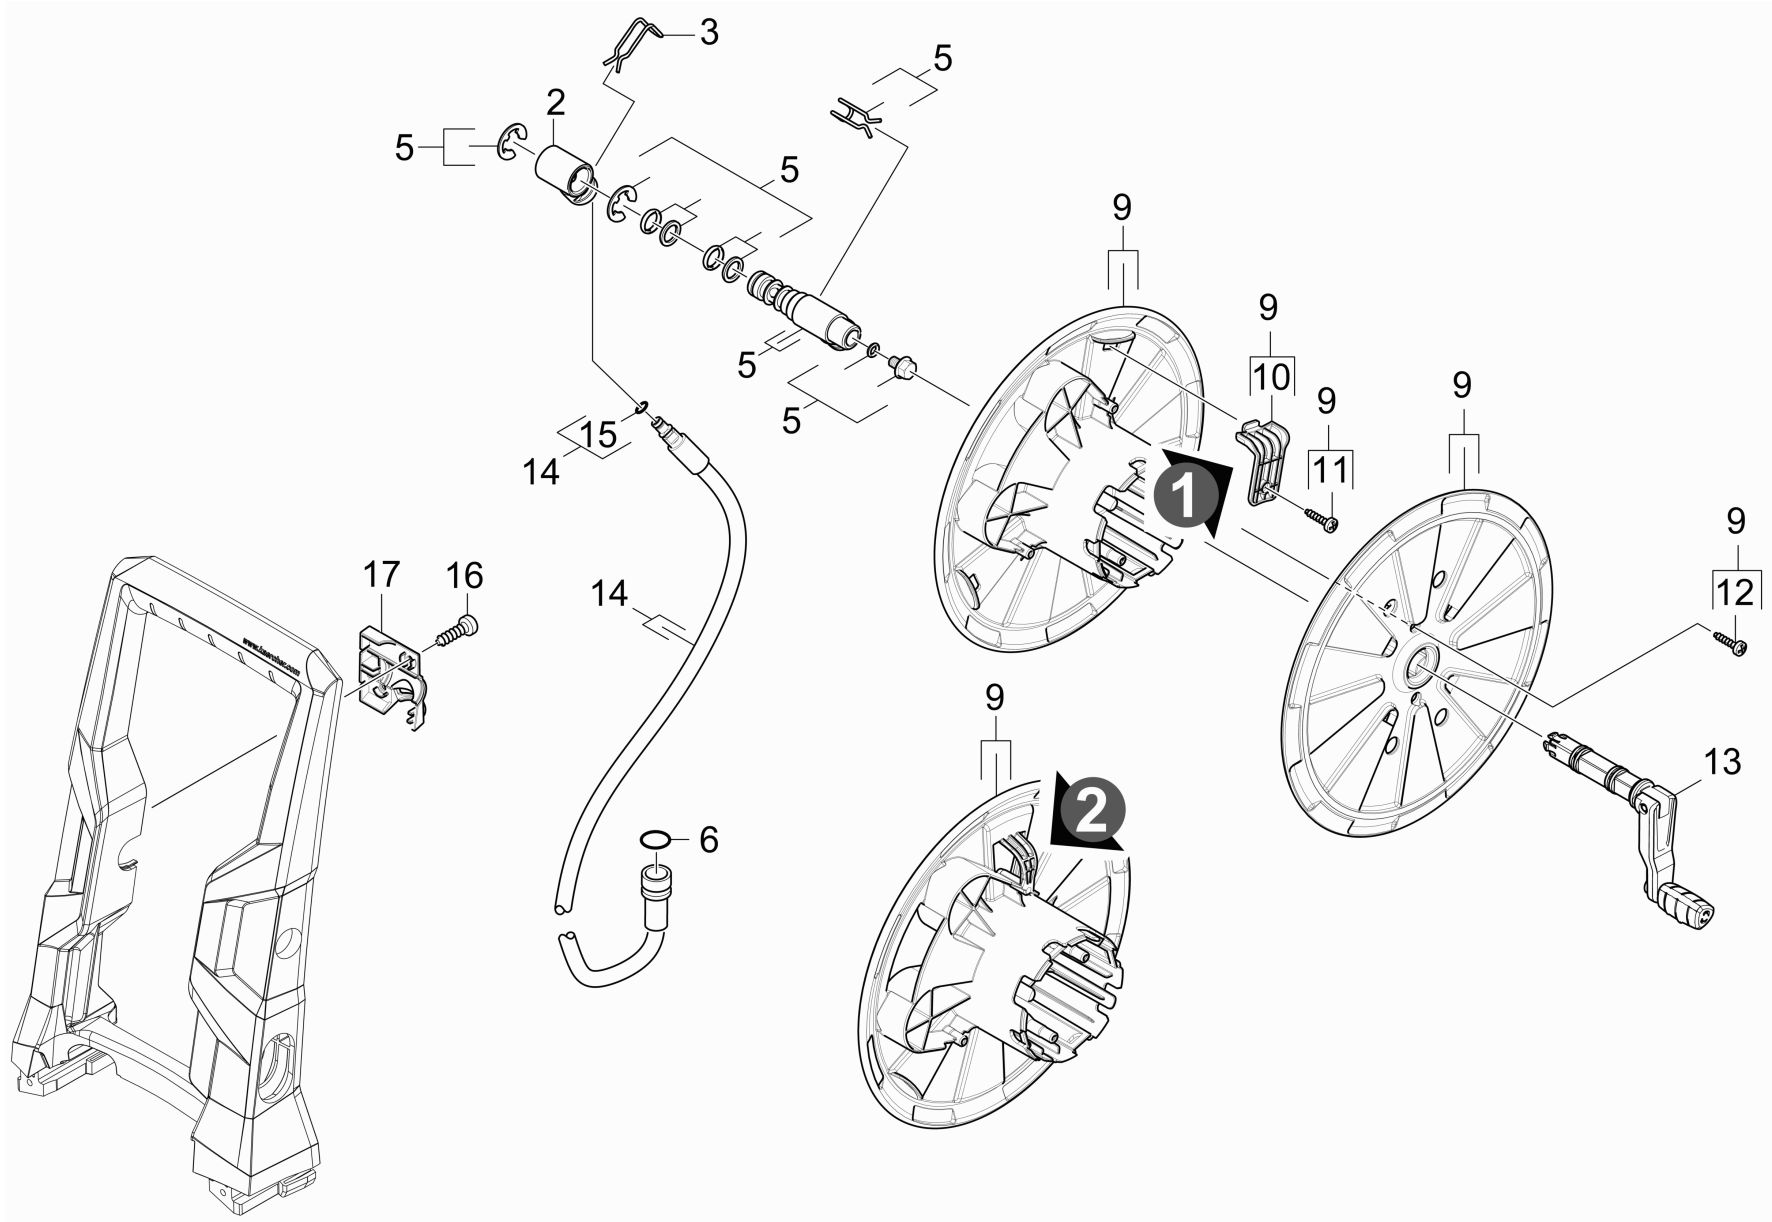

## 12 Hose reel

Overview technical documents/Home & Garden/High pressure cleaner cold water/Electric motor/K 5/K 5 Premium Car \*EU (1.181-316.0)/Spare parts list K5 Premium/10 Housing/12 Hose reel

## 12 Hose reel

Overview technical documents/Home & Garden/High pressure cleaner cold water/Electric motor/K 5/K 5 Premium Car \*EU (1.181-316.0)/Spare parts list K5 Premium/10 Housing/12 Hose reel

Rez.daļas/nodil.pakļ.dāļas	Poz.	Materiāla Nr.	Nosaukums	Daudzums	Pārdoš. vienība
	2	5.443-603.0	Rotary bushing	1.000	ST
X-X	3	5.037-221.0	Spaile	1.000	ST
	5	2.885-187.0	Spare parts set hollow shaft	1.000	ST
	6	6.362-151.0	Gredzenblīve 10 x 2 NBR 70	1.000	ST
	9	2.885-188.0	Spare part set	1.000	ST
	10	5.481-413.0	Clamp hose HD	1.000	ST
	11	9.086-203.0	Screw	1.000	ST
	12	7.303-096.0	Skrūve 4x22 -ST-10.9-R2R (IN6RD)	2.000	ST
X-X	13	9.012-656.0	Crank complete	1.000	ST
	14	9.082-104.0	Augstspiediena šļūtene	1.000	ST
	15	6.363-410.0	Gredzenblīve 5,7x1,78 NBR 90Shore	2.000	ST
	16	9.086-173.0	Skrūve Hi-Lo d.4x22 Torx-d.7,5	1.000	ST
X	17	9.037-674.0	Bridge handhold hose reel	1.000	ST