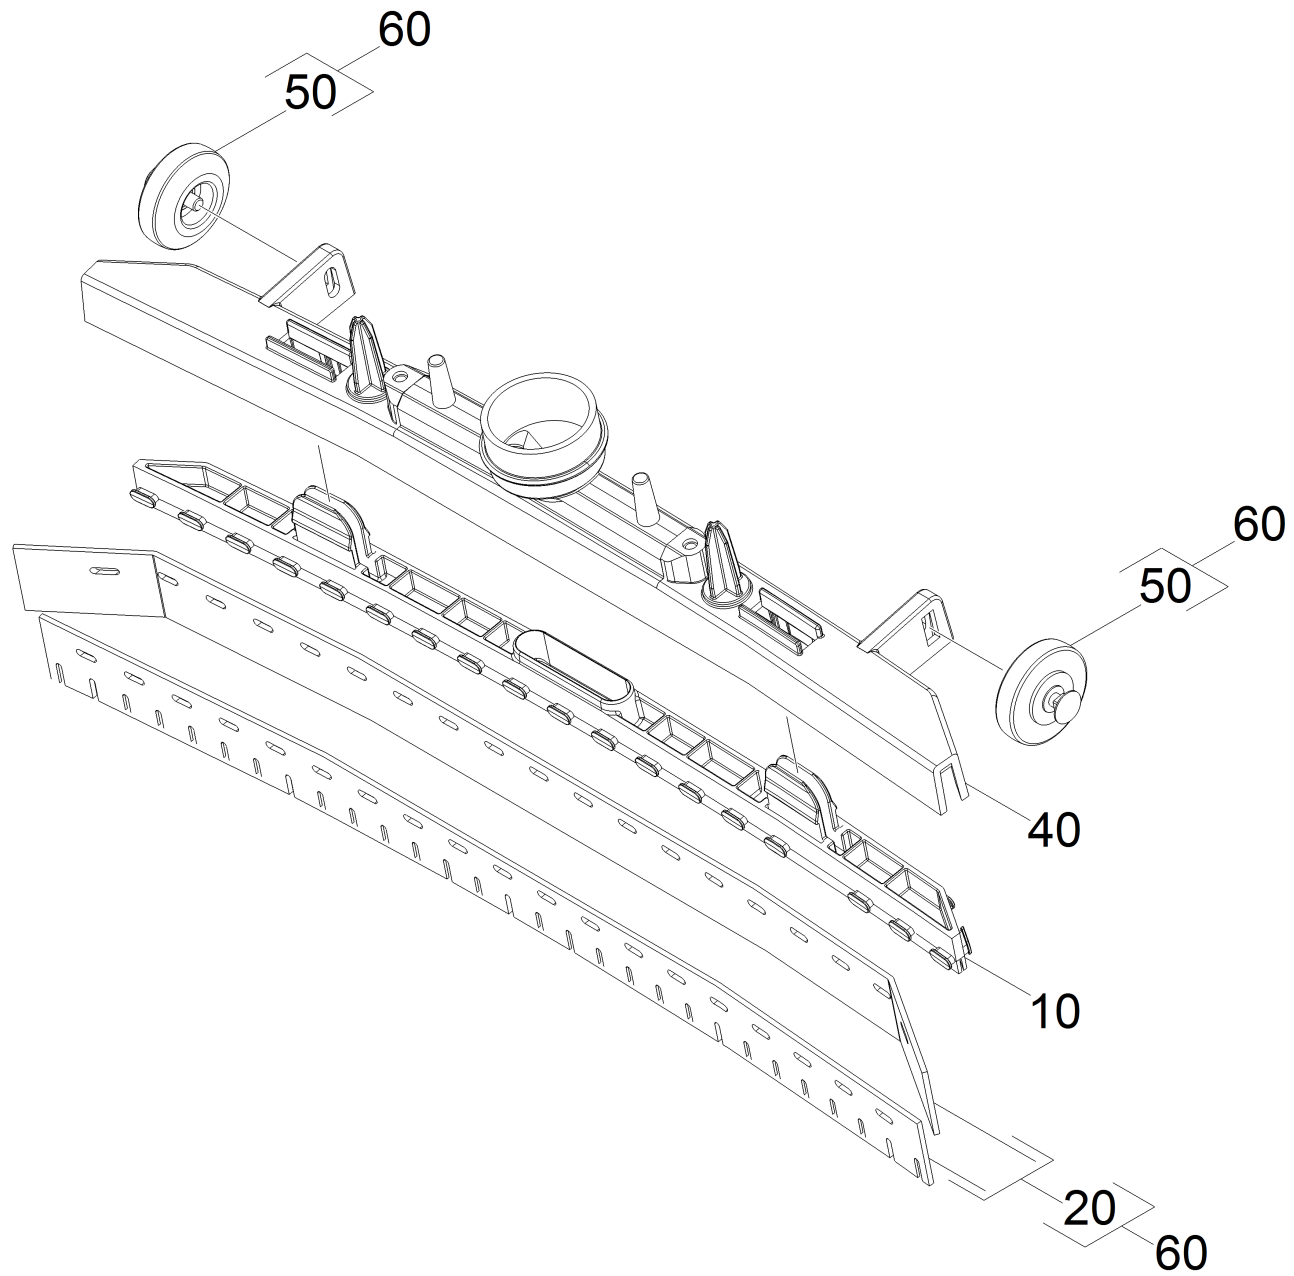

10 Suction bar replacement (4.037-034.0)

Professional \ Floor cleaner \ Compact \ BR 35/12 C Bp Pack \ Spare parts list BR 35/12 \ Brush-head complete \ Suction bar complete \ Suction bar replacement

10 Suction bar replacement (4.037-034.0)

Professional \ Floor cleaner \ Compact \ BR 35/12 C Bp Pack \ Spare parts list BR 35/12 \ Brush-head complete \ Suction bar complete \ Suction bar replacement

POS	Preces Nr.	Apraksts	Skaitis	Vienība
60	4.037-065.0	Conversion kit suction bar	1.000	ST
50	4.037-057.0	Set wheel suction bar	2.000	ST
10	5.037-282.0	Suction bar internal part	1.000	ST
40	5.037-281.0	Suction bar top part	1.000	ST
20	4.037-035.0	Suction lip set	1.000	ST