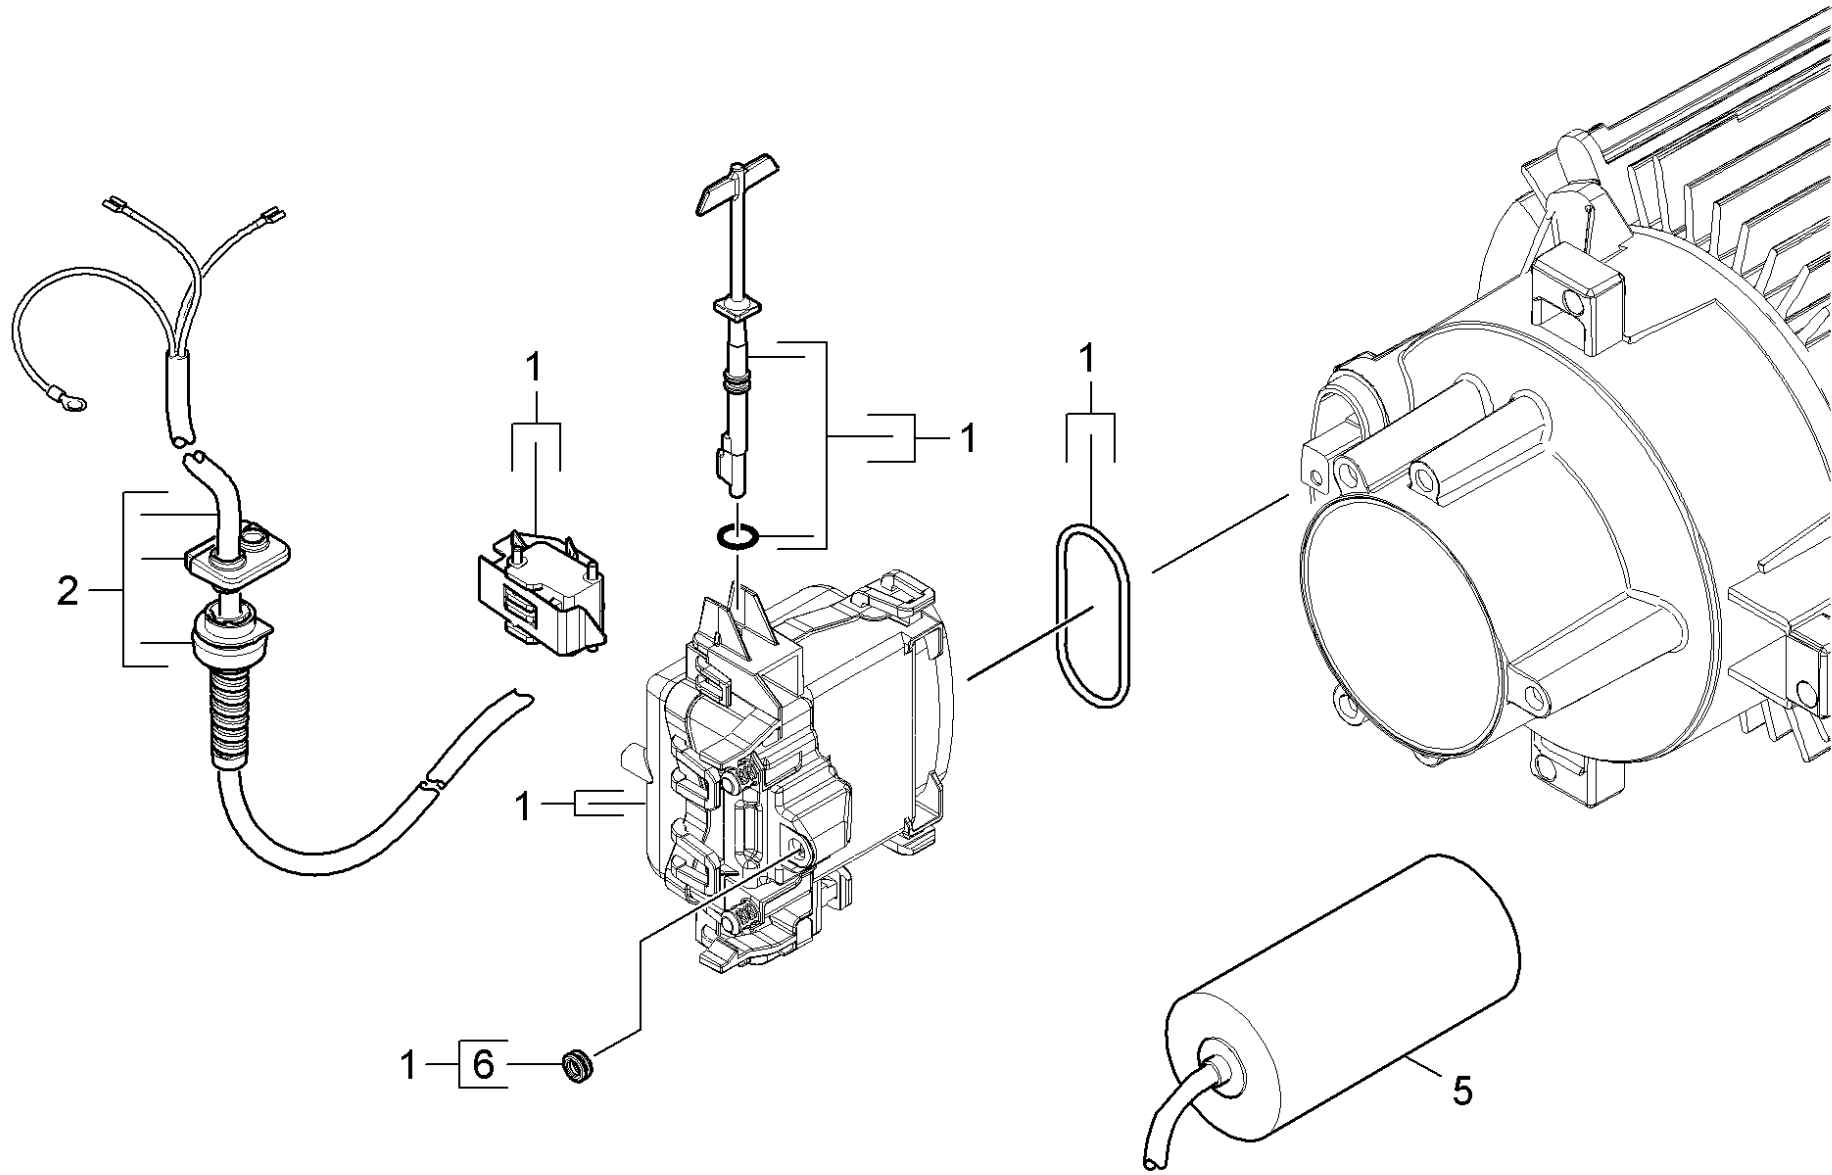

51 Electric box

Home and Garden \ High pressure cleaner cold water \ Electric motor \ K 6 \ K 6.260 *EU \ Spare parts list K6.250 / K6.260 \ Electric box \ Electric box

51 Electric box

Home and Garden \ High pressure cleaner cold water \ Electric motor \ K 6 \ K 6.260 *EU \ Spare parts list K6.250 / K6.260 \ Electric box \ Electric box

KÄRCHER

POS	Article no.	Description	Quantity	Unit	Serial number to	Foot note text
2	6.649-740.0	Cable with plug *EU	1.000	ST	14999	ORDER WITH CONVGERSION KIT 2.885-189.0
5	6.661-288.0	Capacitor 40 µF mit Kabel (K6/7)	1.000	ST	14999	ORDER WITH CONVGERSION KIT 2.885-189.0
6	5.363-749.0	Seal control piston	1.000	ST		
1	2.885-189.0	Spare parts set electric box	1.000	ST	14999	CONVERSION KIT