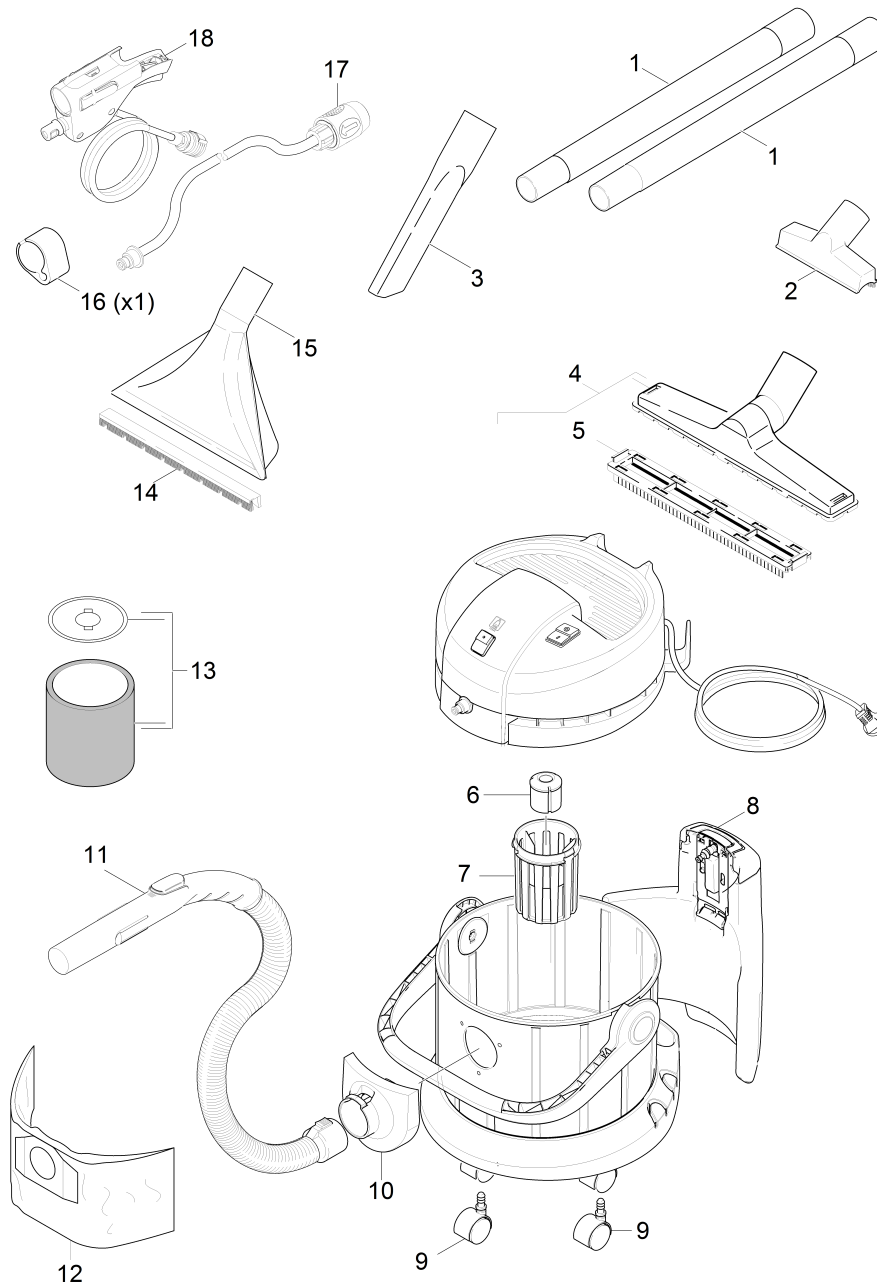

# Short spare parts list

Home and Garden \ Spray extraction \ SE 4001 \*EU \ Short spare parts list

## Short spare parts list

Home and Garden \ Spray extraction \ SE 4001 \*EU \ Short spare parts list

**KÄRCHER**

POS	Article no.	Description	Quantity	Unit
1	9.037-300.0	Extension pipe reinforced	2.000	ST
2	6.905-998.0	Upholstery nozzle complete NW35	1.000	ST
3	6.900-385.0	Crevice nozzle DN35	1.000	ST
4	2.862-141.0	Floor tool complete	1.000	ST
5	9.036-892.0	Mixing insert	1.000	ST
6	9.037-473.0	Float 40gr	1.000	ST
7	9.036-992.0	Filtering basket	1.000	ST
8	9.002-031.0	Complete tank 4L (spare parts)	1.000	ST
9	6.435-353.0	Castor D 42	2.000	ST
10	9.001-285.0	Suction connection complete	1.000	ST
11	9.012-274.0	Hose flexible SE 4001	1.000	ST
12	6.959-130.0	Filter bag WD/SE 5pc.	1.000	ZSA
13	9.012-283.0	Filter complete SE 4001	1.000	ST
14	9.012-277.0	Insert Teppichduese Spray-Ex	1.000	ST
15	9.012-276.0	Carpet nozzle Spray-Ex	1.000	ST
16	5.332-440.0	Clamp	1.000	ST
17	9.012-339.0	Hose water	1.000	ST
18	9.012-275.0	Trigger	1.000	ST