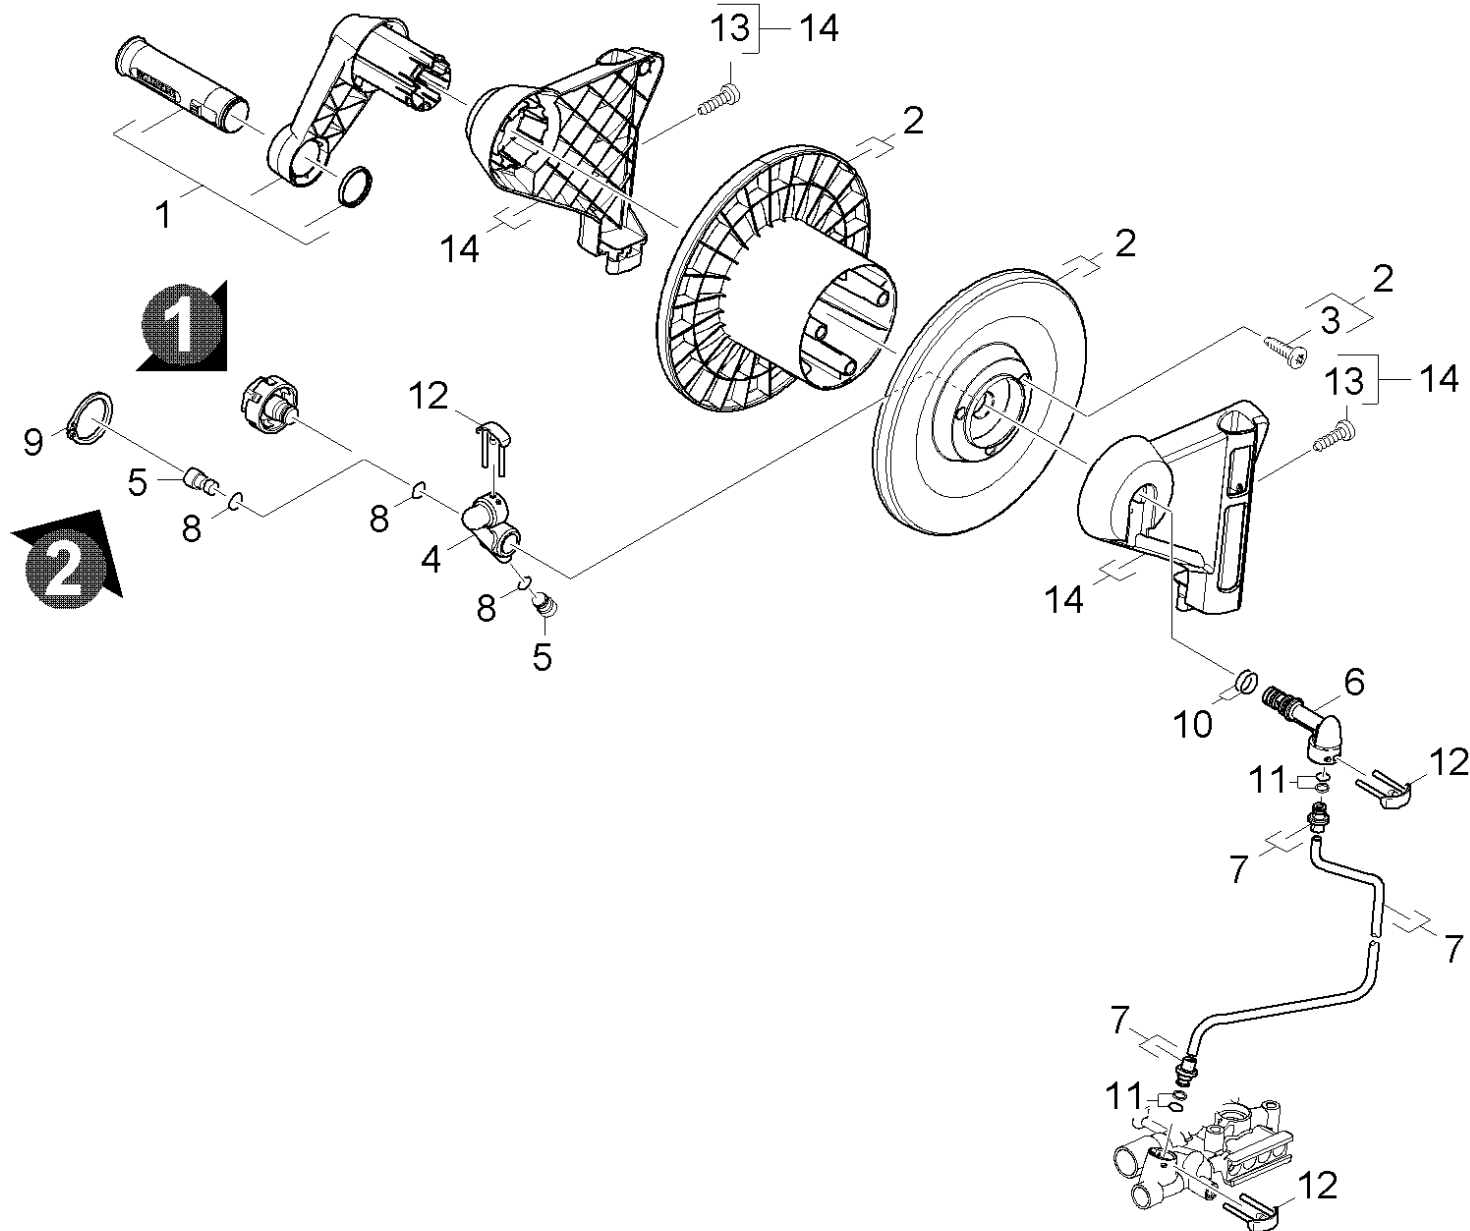

12 Hose reel

Home and Garden \ High pressure cleaner cold water \ Electric motor \ Others \ Xpert HD 7125 X *EU \ Spare parts list Xpert HD 7125 X *EU \ Housing \ Hose reel

12 Hose reel

Home and Garden \ High pressure cleaner cold water \ Electric motor \ Others \ Xpert HD 7125 X *EU \ Spare parts list Xpert HD 7125 X *EU \ Housing \ Hose reel

KÄRCHER

POS	Article no.	Description	Quantity	Unit
12	4.037-013.0	Hook	3	PC
11	4.363-691.0	O-Ring seal kpl. -nur fuer Ersatz-	2	PC
10	4.363-693.0	O-Ring seal kpl. -nur fuer Ersatz-	2	PC
7	4.421-838.0	Pipelines complete	1	PC
1	4.481-302.0	Crank complete	1	PC
2	4.515-104.0	Set	1	PC
14	4.515-105.0	Set	1	PC
5	5.411-161.0	CLOSING SCREW M10X1	2	PC
4	5.427-326.0	Manifold	1	PC
6	5.427-328.3	Manifold for replacement	1	PC
8	6.362-703.0	O-Ring seal 6,0x1,5-NBR 70	2	PC
13	7.303-046.0	Screw M6x12 -St-R3R (In6Rd)	2	PC
3	7.303-109.0	Screw 5x25-10.9-R2R (In6Rd)	3	PC
9	7.343-018.0	Locking ring 18x1,2-Rf-St DIN 471	1	PC