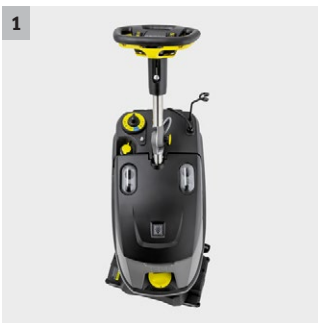

BRC 40/22 C

Compact BRC 40/22 C carpet cleaner for economic and rapid spray extraction or intermediate cleaning of carpeted surfaces of between 250 and 1,000 m².

1 200° rotatable cleaning head

- A carpet roller brush supports thorough cleaning.
- Extremely easy to manoeuvre even on cluttered surfaces.

2 For deep and intermediate carpet cleaning

- For both deep cleaning and intermediate cleaning applications on carpets.
- Deep cleaning of carpets with the cleaning roller supports cleaning of carpet fibres.

3 Optional hand nozzle

- For cleaning corners or for spray extraction of chairs and cushions.

4 Forwards working direction only

- Prevention of unnecessary empty runs.
- Up to 30% higher area performance than conventional spray extraction machines.

BRC 40/22 C

- Forwards working direction
- Contact pressure and brush pressure can be adjusted to the degree of soiling or fibre height.
- Compact, for small to medium-sized surfaces

Technical data

Order no.	1.008-062.0	
EAN code	4054278211701	
Area performance (deep cleaning/ intermediate cleaning iCapsol)	m²/h	500 / 900
Air flow	47	
Vacuum	mbar / kPa	299 / 30
Spray pressure for intermediate cleaning	bar	3.5
Spray pressure for deep cleaning	bar	7
Spray rate for intermediate cleaning	l/min	0.38
Spray rate for deep cleaning	l/min	2.5
Working width, vacuuming	cm	48
Fresh/dirty water tank	l	22 / 19
Turbine capacity	W	1119
Motor rating of brush motor	W	400
Weight	kg	65
Dimensions (L × W × H)	mm	889 × 470 × 1118