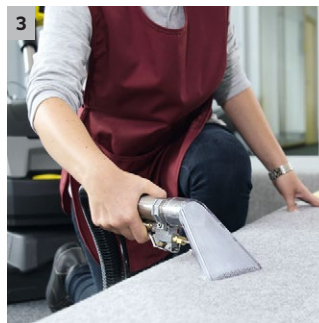

BRC 40/22 C

Compact BRC 40/22 C carpet cleaner for economic and rapid spray extraction or intermediate cleaning of carpeted surfaces of between 250 and 1,000 m².

1 200° rotatable cleaning head

- A carpet roller brush supports thorough cleaning.
- Extremely easy to manoeuvre even on cluttered surfaces.

2 For deep and intermediate carpet cleaning

- For both deep cleaning and intermediate cleaning applications on carpets.
- Deep cleaning of carpets with the cleaning roller supports cleaning of carpet fibres.

3 Optional hand nozzle

- For cleaning corners or for spray extraction of chairs and cushions.

4 Forwards working direction only

- Prevention of unnecessary empty runs.
- Up to 30% higher area performance than conventional spray extraction machines.