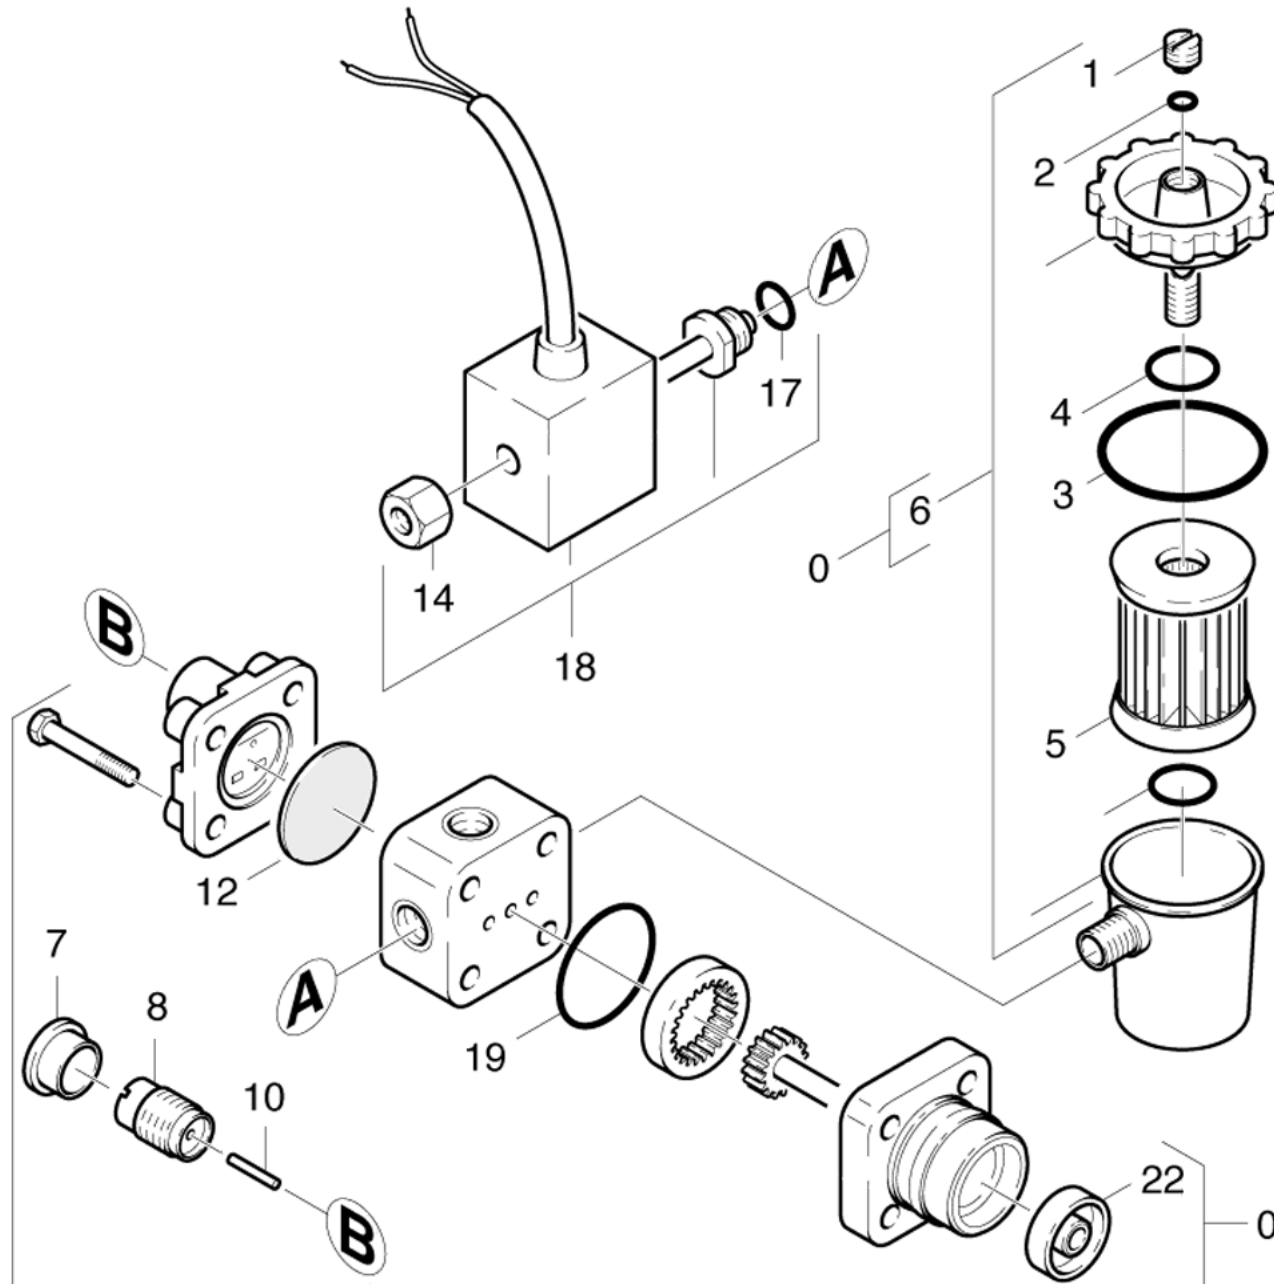

52 Fuel pump

Professional \ High pressure cleaner hotwater \ Electric motor \ HDS SUPER *EU \ Spare parts list HDS 895 \ Fuel pump \ Fuel pump

52 Fuel pump

Professional \ High pressure cleaner hotwater \ Electric motor \ HDS SUPER *EU \ Spare parts list HDS 895 \ Fuel pump \ Fuel pump

KÄRCHER

POS	Article no.	Description	Quantity	Unit
0	6.472-925.0	Pump oil burner only for replacement	1	PC
1	6.472-107.0	Screw ventilation	1	PC
2	6.472-106.0	O-Ring seal 5,0 X 1,8	1	PC
3	6.472-111.0	O-Ring seal 32,0 X 1,6	1	PC
4	6.472-112.0	O-Ring seal 10,0 x 2,4 NBR 70	1	PC
5	6.472-113.0	Filter cartridge	1	PC
6	6.472-123.0	Filter housing complete	1	PC
7	6.472-122.0	Protecting cap	1	PC
8	6.472-109.0	Housing spring	1	PC
10	6.472-108.0	Pin	1	PC
12	6.472-128.0	Diaphragm	1	PC
14	6.472-340.0	Knurled nut	1	PC
17	6.472-125.0	O-Ring seal 12,0 X 1,5	1	PC
18	6.472-411.0	Solenoid valve	1	PC
19	6.472-120.0	O-Ring seal 28,5 X 1,6	1	PC
22	6.472-105.0	Seal axle	1	PC