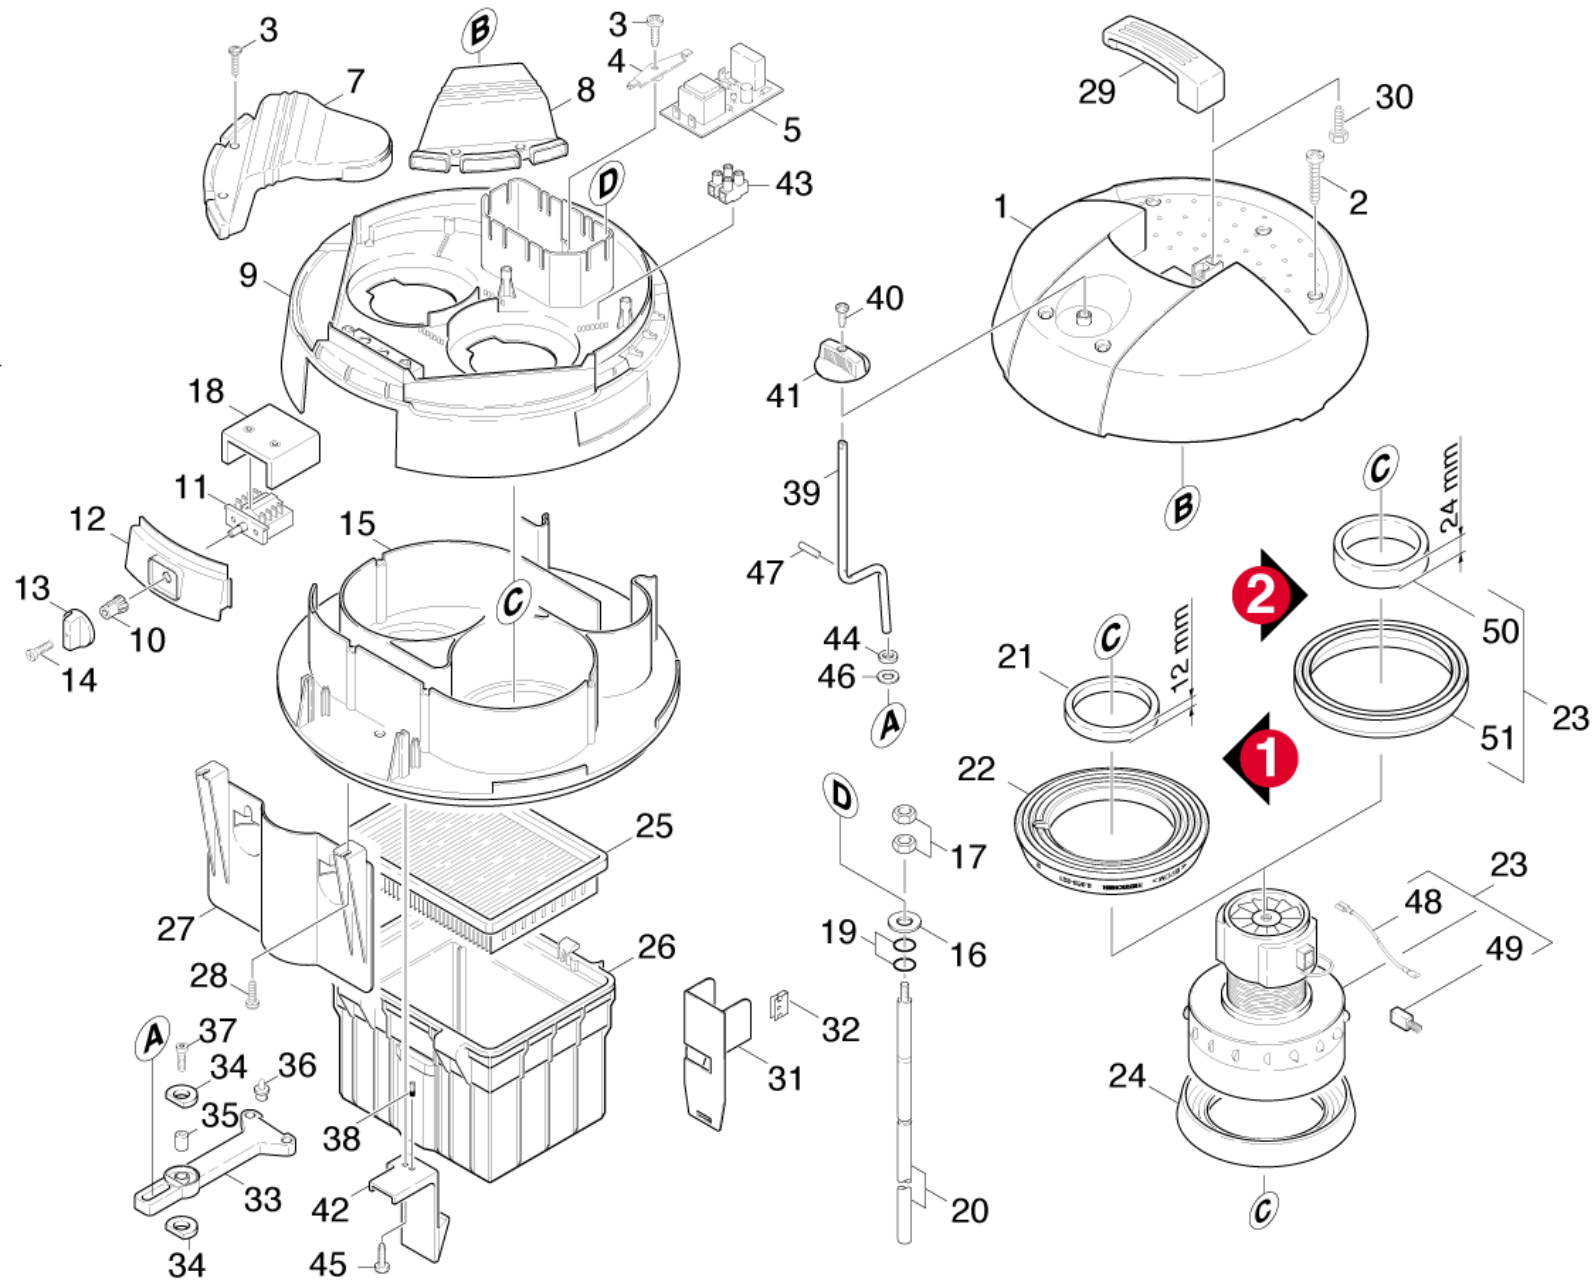

20 Housing internal parts

Professional \ Vacuum cleaner \ Wet-dry vacuum cleaner \ NT 702 ECO-M.ZB *EU \ Spare parts list NT 702 ECO \ Housing internal parts

20 Housing internal parts

Professional \ Vacuum cleaner \ Wet-/dry vacuum cleaner \ NT 702 ECO-M.ZB *EU \ Spare parts list NT 702 ECO \ Housing internal parts

POS	Article no.	Description	Quantity	Unit	Remark
48	6.647-924.0	Cable set D	4	PC	
49	6.610-022.0	Carbon brush	2	PC	
49	2.883-003.0	Carbon brush set	2	PC	
	Item text1: / 1.036-121.0 / -131.0 / -141.0				
	Item text2: / -281.0 / -291.0 / -601.0				
10	6.631-768.0	Clamp handhold	1	PC	
25	5.731-020.0	Filter cartridge	1	PC	
13	5.321-435.0	Handhold	1	PC	
17	7.311-424.0	Hexagon nut M4-8-A2E ISO 7040	2	PC	
42	5.037-079.0	Hook	2	PC	
22	5.363-321.0	Joint ring	2	PC	VERSION 1
16	6.343-119.0	Lock washer	2	PC	
19	6.362-401.0	O-Ring seal 3,1 X 1,6	2	PC	
28	7.303-026.0	Screw 4x16 -A2-70 (K-In6Rd)	2	PC	
2	6.903-395.0	Screw 5,0x28	13	PC	
37	7.303-110.0	Screw 5x35 -10.9-R2R (In6Rd)	1	PC	
14	7.306-050.0	Screw M2,5x10 -8.8-R2R (In6Rd)	1	PC	
40	7.306-071.0	Screw M5x10 -8.8-R2R (In6Rd)	1	PC	
30	7.306-194.0	Screw M6x20 -A2-70 ISO 14583	2	PC	
51	5.363-408.0	Seal	2	PC	
44	6.362-595.0	Seal D18xd13x2	1	PC	
1	7.777-999.0	Stockpiling discontinued	1	PC	
	Item text1: / 1.036-121.0 / -131.0 / -141.0				
	Item text2: / -281.0 / -291.0 / -601.0				
1	7.777-999.0	Stockpiling discontinued	1	PC	
	Item text1: / 1.036-681.0				
3	7.777-999.0	Stockpiling discontinued	7	PC	
4	7.777-999.0	Stockpiling discontinued	2	PC	
5	7.777-999.0	Stockpiling discontinued	1	PC	
	Item text1: / 1.036-681.0 0				
5	7.777-999.0	Stockpiling discontinued	1	PC	
	Item text1: / 1.036-121.0 / -131.0 / -141.0				
	Item text2: / -281.0 / -291.0 / -601.0