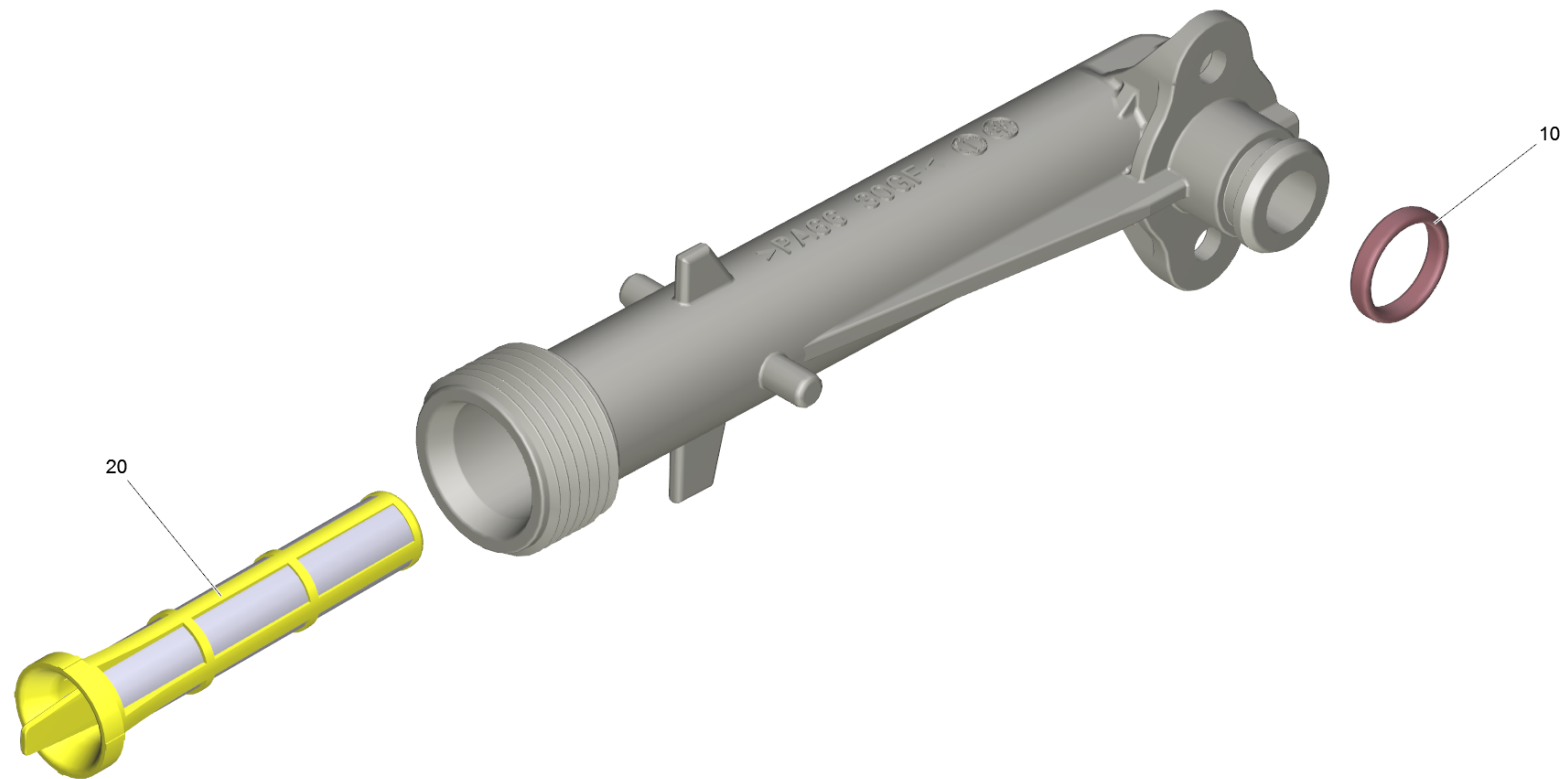

140 Suction connection cpl FC + filter (9.002-432.0)

Home and Garden \ High pressure cleaner cold water \ Electric motor \ K 5 \ K 5 Full Control *EU \ Spare parts list K5 Full Control *EU \ Pump set K5 FC *EU \ Suction connection cpl FC + filter

POS	Preces Nr.	Apraksts	Quantity	Unit
20	5.731-021.0	Fine filter K4/K5	1.000	ST
10	9.080-513.0	OR 12x2.1 EPDM 70 perox	1.000	ST