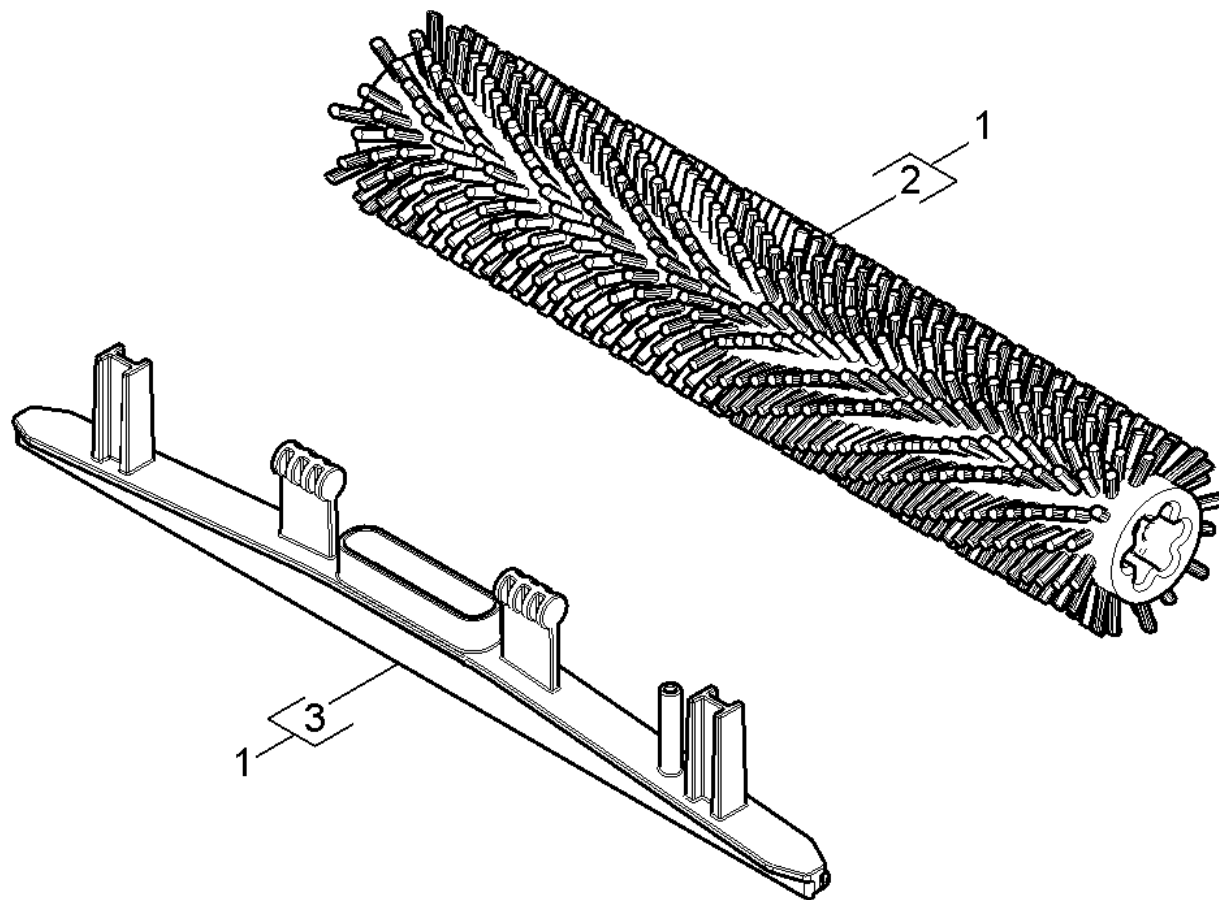

Spare parts list

Add-on kit carpet cleaning

Table of contents

50 Add-on kit carpet cleaning	3
2 Roller brush blue complete 300 (4.762-499.0)	5

50 Add-on kit carpet cleaning

POS	Article no.	Description	Quantity	Unit
1	2.783-005.0	Add-on kit carpet cleaning BR 30/4 C	1.000	ST
2	4.762-499.0	Roller brush blue complete 300	1.000	ST
3	5.033-275.0	Suction bar carpet cleaning	1.000	ST

2 Roller brush blue complete 300 (4.762-499.0)

POS	Article no.	Description	Quantity	Unit
10	5.033-230.0	Thread deflector	1.000	ST
