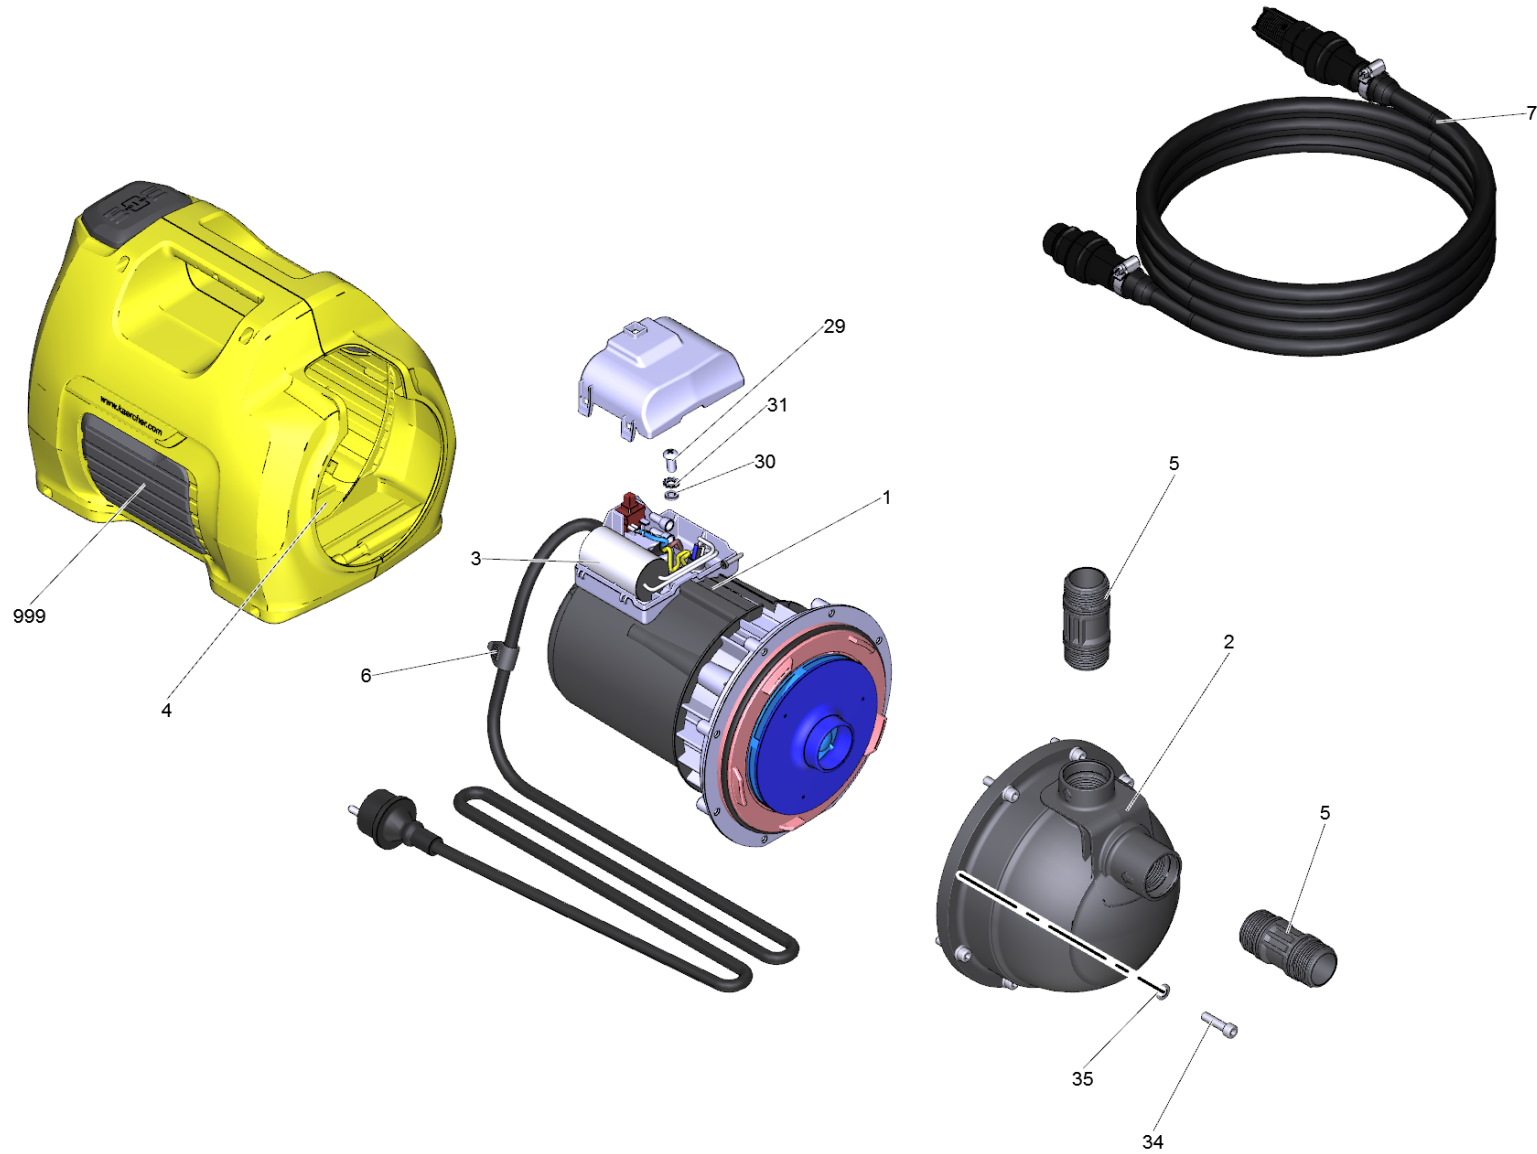

Spare parts list BP4 G Set (5.973-039.0)

Home and Garden \ Pumps \ BP 4 Garden Set *EU \ Spare parts list BP4 G Set

Spare parts list BP4 G Set (5.973-039.0)

Home and Garden \ Pumps \ BP 4 Garden Set *EU \ Spare parts list BP4 G Set

KÄRCHER

POS	Article no.	Description	Quantity	Unit
1		Drive components BP 4 G	1.000	ST
2		Pump head completely BP 4 G	1.000	ST
3		Electronic components BP 4 G	1.000	ST
4		Housing completely BP 4 G	1.000	ST
5	6.997-473.0	Adapter connection	2.000	ST
6	5.645-426.0	Cable clip	1.000	ST
7	2.997-110.0	Suction assembly 3,5m	1.000	ST
29	6.645-666.0	Screw M4x8	1.000	ST
30	6.645-665.0	Toothed lock washer 4	1.000	ST
31	6.645-664.0	Spring washer B 4	1.000	ST
34	7.306-143.0	Cylinder head screw M6x25 -A4-70 ISO 47	8.000	ST
35	7.312-003.0	Washer 6 -200HV-A3E ISO 7089	8.000	ST
999		Screen set for replacement BP 4 G	1.000	ST