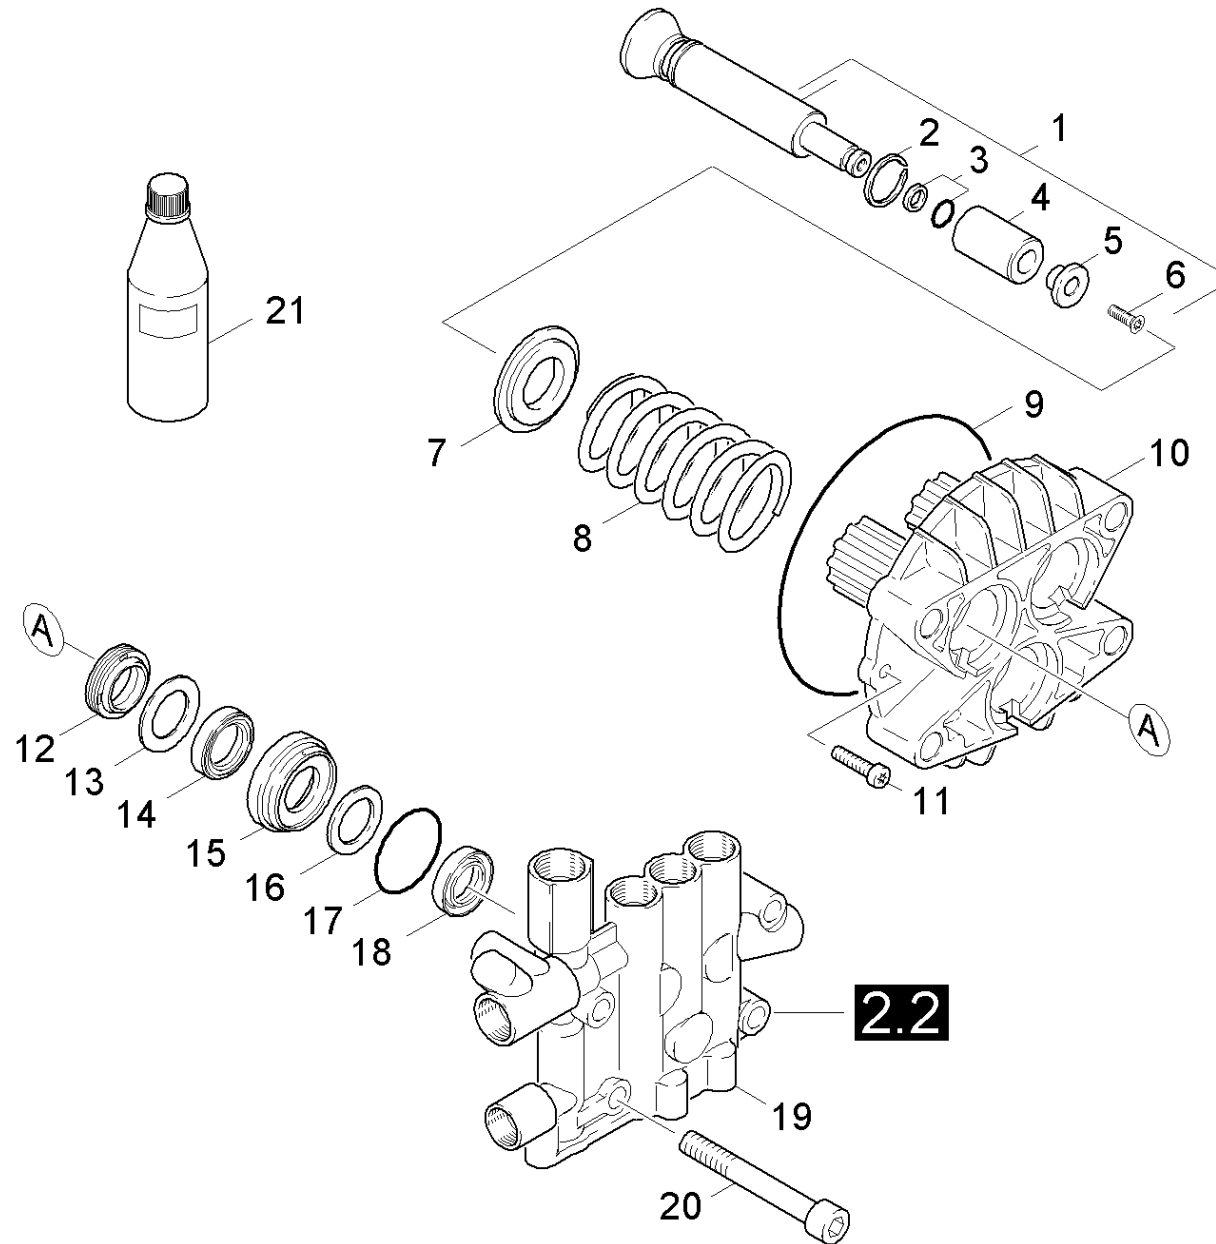

## 2.1 Piston

Overview technical documents/Professional/High pressure cleaner hotwater/Electric motor/HDS 895 SX \*EU (1.027-320.0)/Spare parts list HDS 895 S \*EUR/20 Pump set/21 Piston