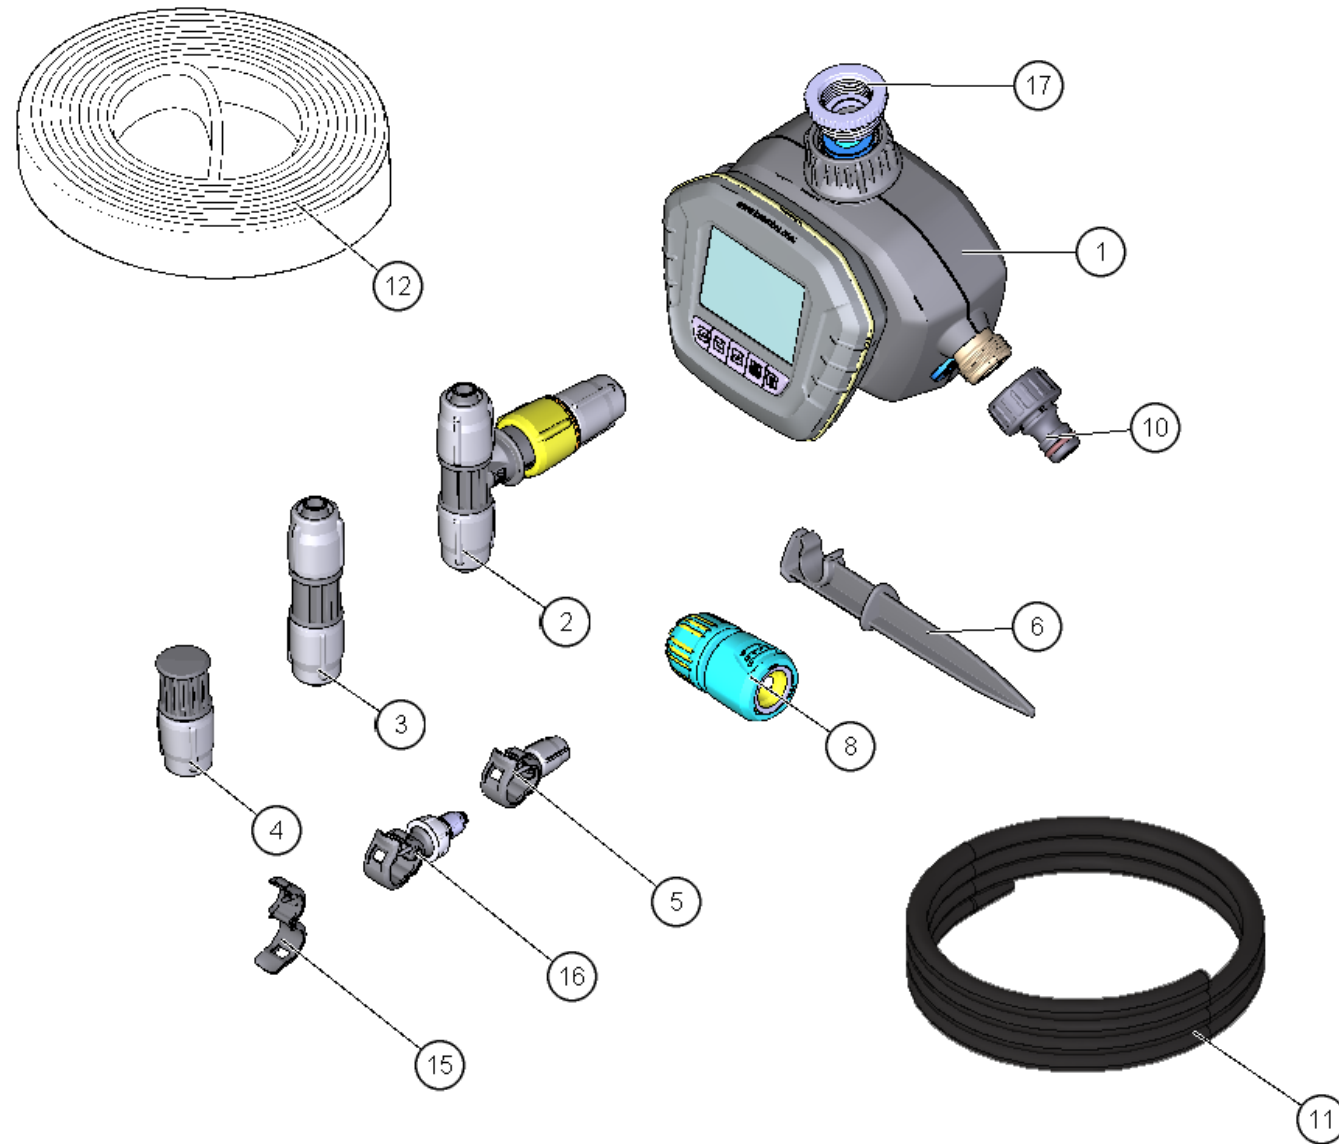

# Spare parts list Deluxe Irrigation Set (5.973-073.0)

Home and Garden \ Watering systems \ Deluxe Irrigation set \ Spare parts list Deluxe Irrigation Set

## Spare parts list Deluxe Irrigation Set (5.973-073.0)

Home and Garden \ Watering systems \ Deluxe Irrigation set \ Spare parts list Deluxe Irrigation Set

**KÄRCHER**

POS	Article no.	Description	Quantity	Unit
1	2.645-214.0	SensoTimer ST6 Duo ecologic	1	PC
2	2.645-231.0	T-CONNECTOR WITH WATER FLOW REGULATION	2	PC
3	2.645-232.0	I-CONNECTOR	2	PC
4	2.645-233.0	HOSE STOP	3	PC
5	2.645-234.0	DRIP NOZZLE	2	PC
6	2.645-237.0	Ground spike 5x	3	PC
8	2.645-176.0	Hose coupling set 1/2", 5/8" OPP	1	PC
10	6.465-031.0	Connection 3/4	1	PC
11	2.645-227.0	System hose 1/2"	1	PC
12	2.645-229.0	SOAKER HOSE 1/2" -10M	1	PC
15	2.645-235.0	Sealing collar 5x	2	PC
16	2.645-236.0	Spray collar set 5x	2	PC
17	2.645-007.0	Tap adaptor with reducer G1	1	PC