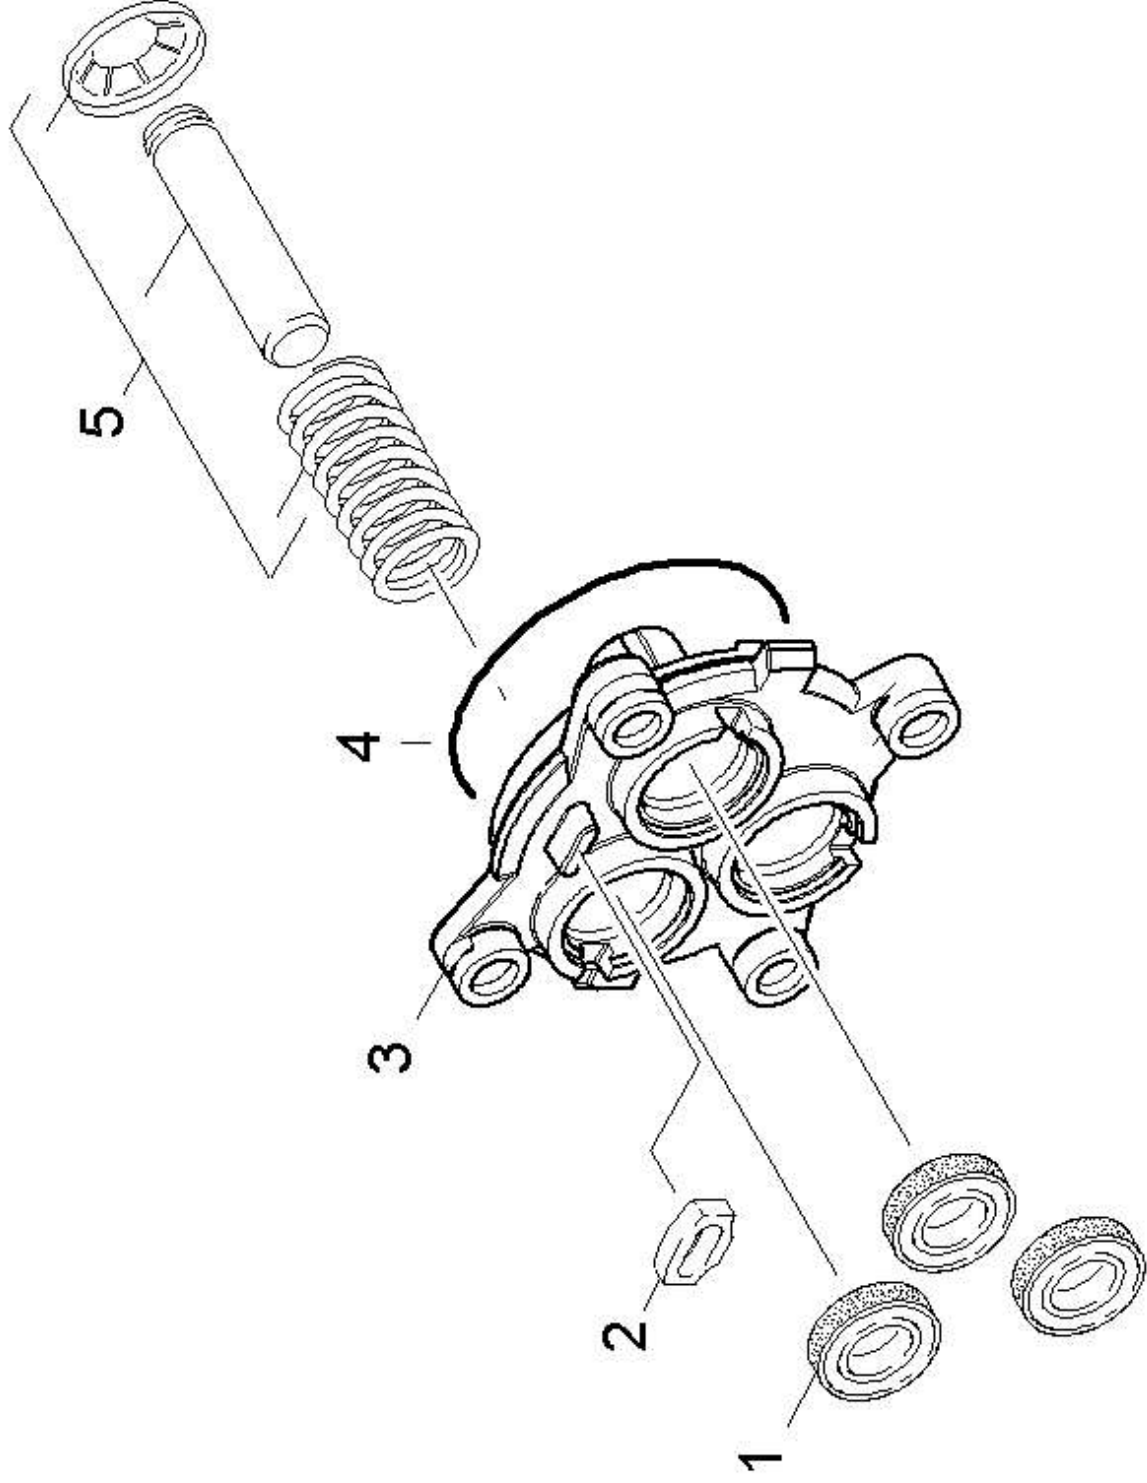

22 Thrust guidance

Home and Garden \ High pressure cleaner cold water \ Electric motor \ K 5 \ K 5 Car & Home*EU \ Spare parts list K5 Car & Home*EU \ Pump set \ Thrust guidance

22 Thrust guidance

Home and Garden \ High pressure cleaner cold water \ Electric motor \ K 5 \ K 5 Car & Home*EU \ Spare parts list K5 Car & Home*EU \ Pump set \ Thrust guidance

POS	Article no.	Description	Quantity	Unit
1	6.964-026.0	Grooved ring	3	PC
5	9.001-927.0	Piston complete	3	PC
3	9.042-151.0	Pistons guide pump K5 FC machined	1	PC
2	9.048-071.0	Spacer - Seal	1	PC
4	9.080-426.0	O-Ring seal 62x3 NBR 70Shore	1	PC