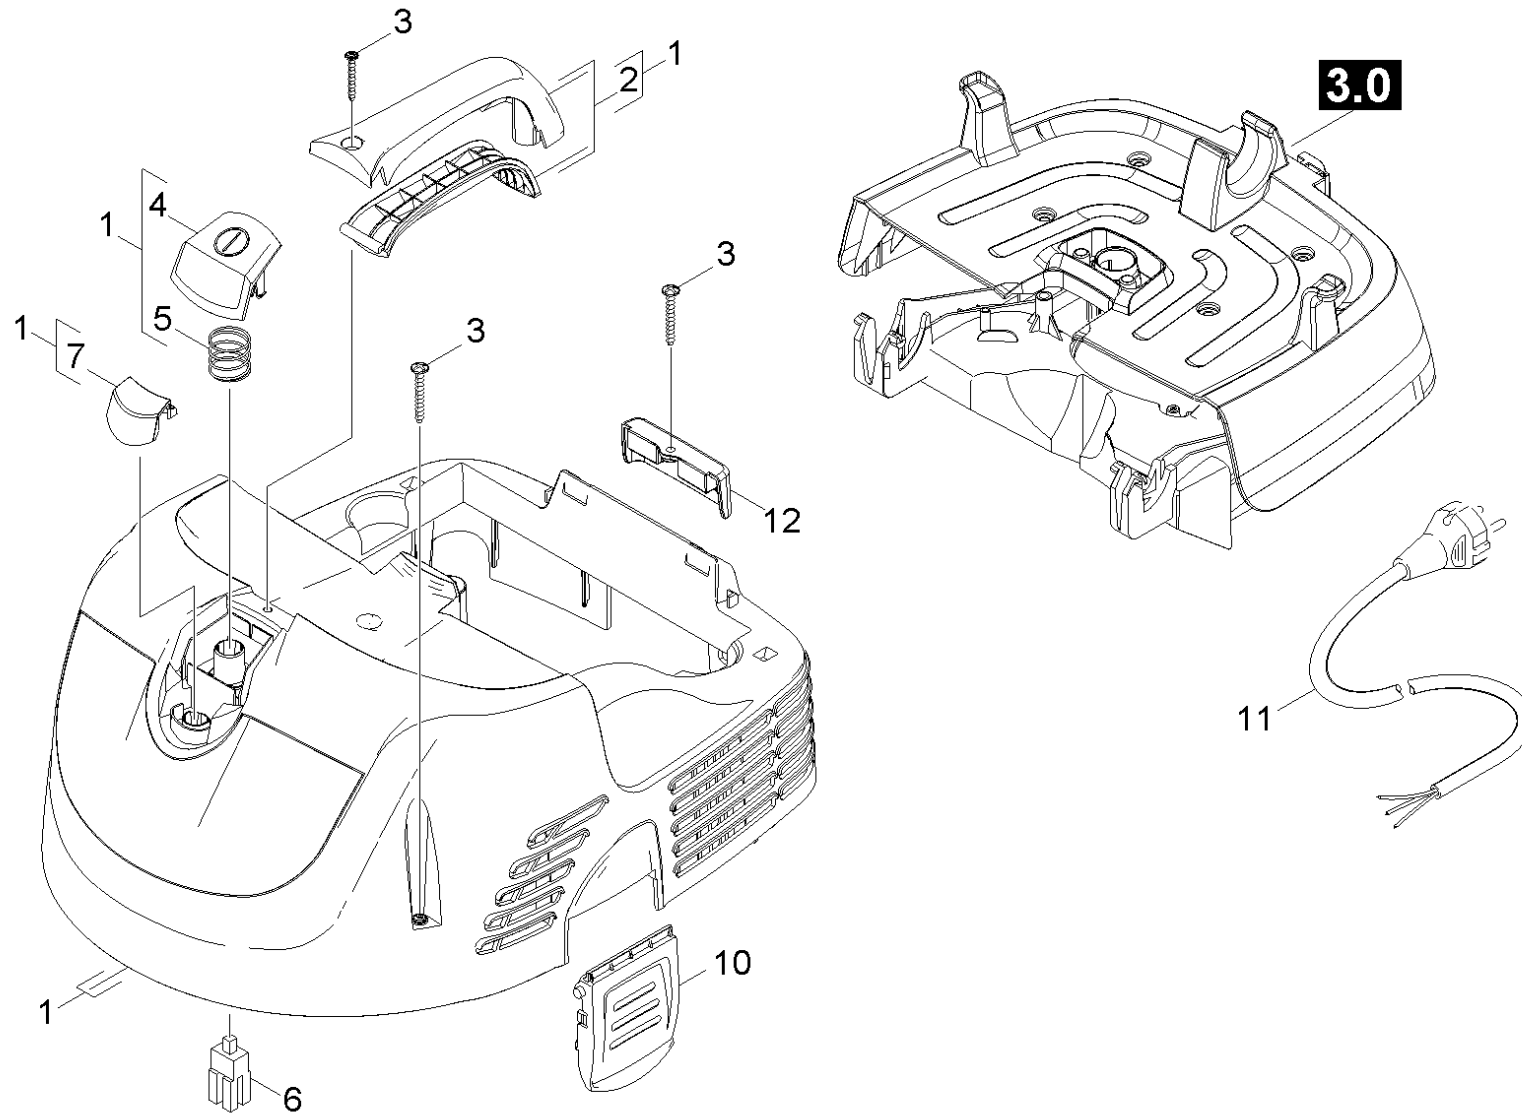

# 10 Cover

Professional \ Vacuum cleaner \ Wet-/dry vacuum cleaner \ NT 35/1 Ap \*EU \ Spare parts list NT 35/1 Ap \*EU \ Cover

## 10 Cover

Professional \ Vacuum cleaner \ Wet-/dry vacuum cleaner \ NT 35/1 Ap \*EU \ Spare parts list NT 35/1 Ap \*EU \ Cover

**KÄRCHER**

POS	Article no.	Description	Quantity	Unit	Remark
1	4.066-399.0	Cover complete only for replacement NT 2	1	PC	
2	4.321-213.0	Handhold complete only for replacement	1	PC	
3	7.303-086.0	Screw 5x30 -10.9-R2R (K-In6Rd)	5	PC	
4	4.324-072.0	Set pushbutton only for replacement	1	PC	
5	5.332-934.0	Spring Pushbutton on/off	1	PC	
6	6.630-437.0	Switch on/off	1	PC	
7	5.324-149.0	Pushbutton closed	1	PC	
10	5.033-256.3	Strap closure	2	PC	
11	6.647-263.0	Power cable 7,5m PVC *EU	1	PC	*EU
12	5.033-744.3	Covering cap	1	PC	