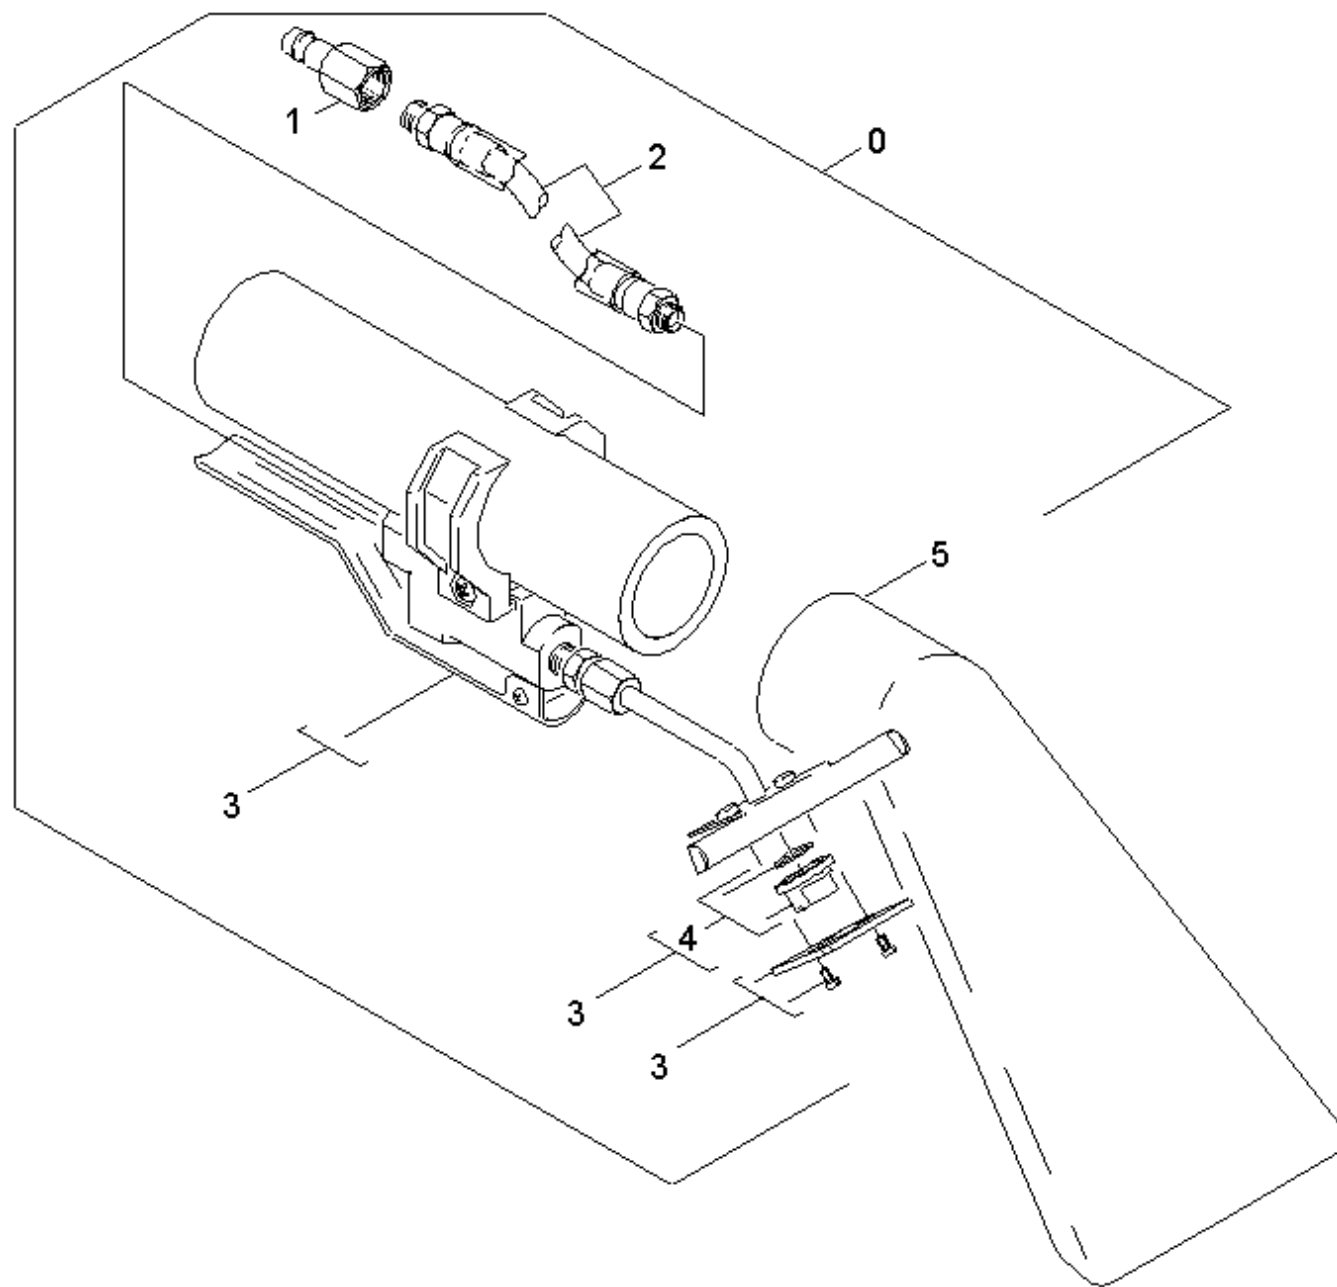

Spare parts list

Nozzle

10 Nozzle

POS	Article no.	Description	Quantity	Unit
1	5.409-313.0	Nipple	1.000	ST
2	6.906-374.0	High pressure hose	1.000	ST
3	6.906-274.0	Nozzle	1.000	ST
4	6.415-809.0	Nozzle mouthpiece	1.000	ST
5	6.906-403.0	Nozzle	1.000	ST