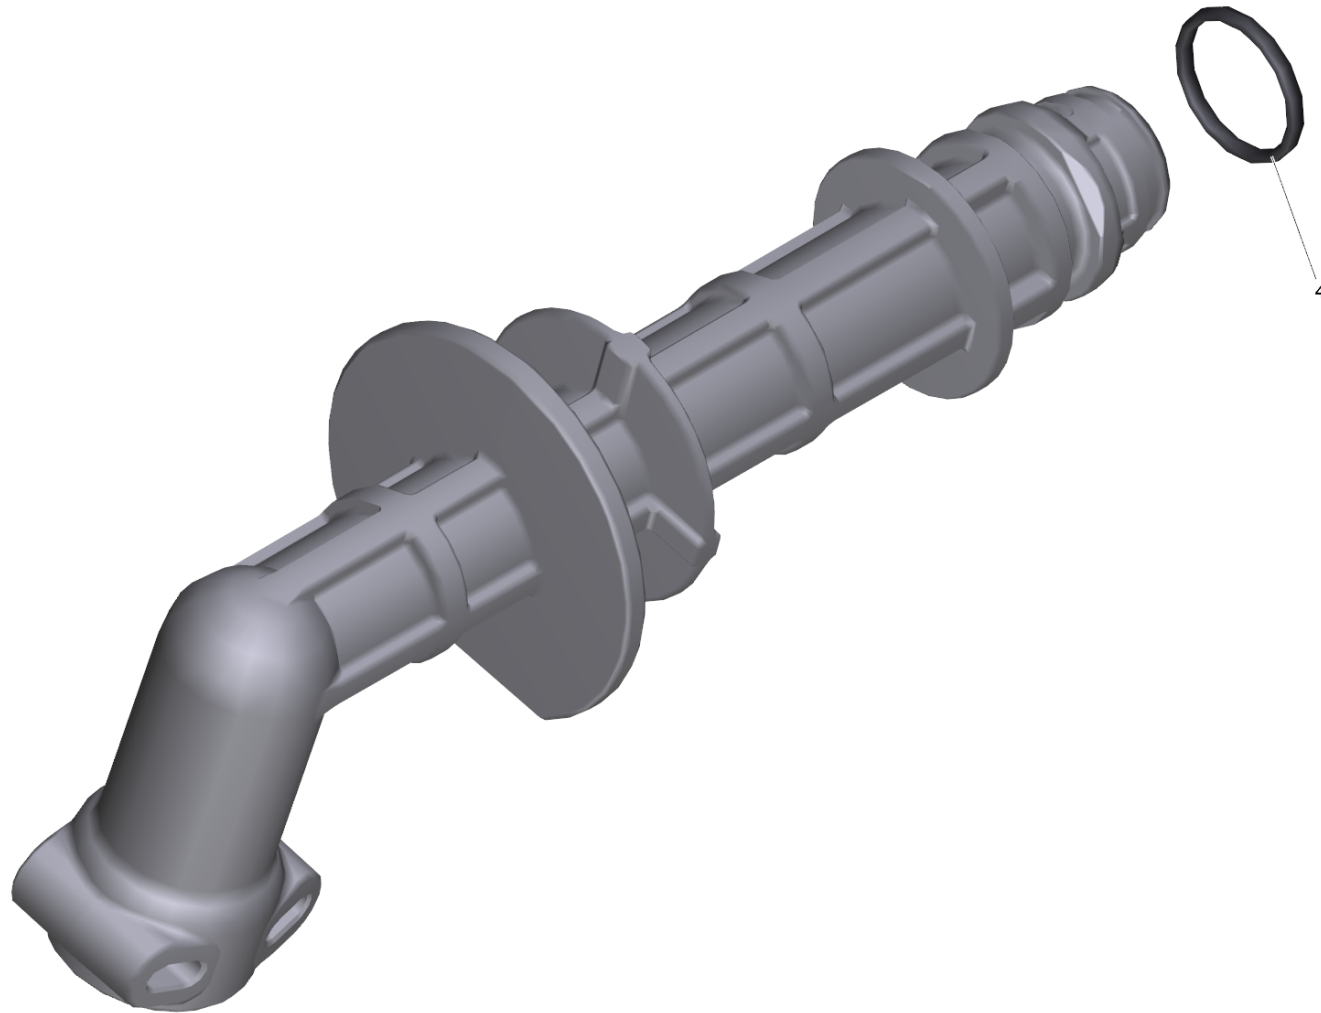

## 8 Connection hose reel replacement K3 FC (9.755-599.0)

Home and Garden \ High pressure cleaner cold water \ Electric motor \ K 3 \ K 3 Premium Full Control \*EU \ Spare parts list K3 Premium Full Control \*EU \ Pump set complete K3 Pr FC \*EU (0,8kW) \ Connection hose reel replacem

**KÄRCHER**

**KÄRCHER**

POS	Article no.	Description	Quantity	Unit
4	6.362-858.0	O-Ring seal 11,0 X 1,5	1.000	ST