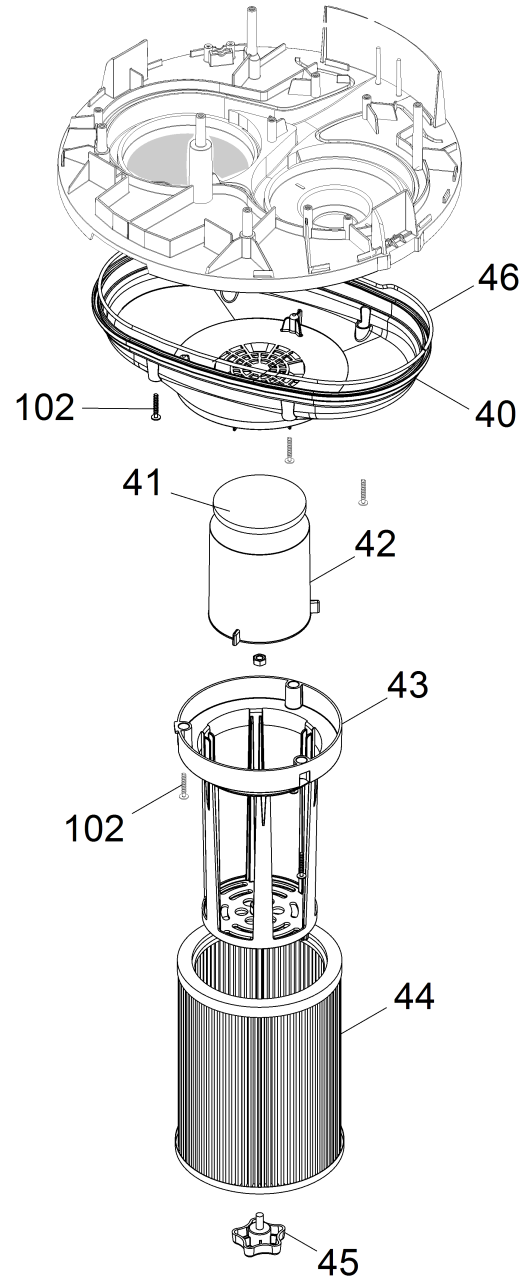

# 30 Filter

Professional \ Vacuum cleaner \ Wet-/dry vacuum cleaner \ NT 50/1 Me Classic \*EU \ Spare parts list NT 50/1 Me Classic \*EU \ Filter

## 30 Filter

Professional \ Vacuum cleaner \ Wet-/dry vacuum cleaner \ NT 50/1 Me Classic \*EU \ Spare parts list NT 50/1 Me Classic \*EU \ Filter

**KÄRCHER**

POS	Article no.	Description	Quantity	Unit
40	9.770-857.0	Air circulation	1.000	ST
41	5.365-326.0	Foam air circulation	1.000	ST
42	9.770-873.0	Float	1.000	ST
43	9.770-872.0	Filtering basket	1.000	ST
44	9.770-988.0	Cartridge filter	1.000	ST
44	6.907-038.0	Cartridge filter paper	1.000	ST
45	9.770-874.0	Star knob screw	1.000	ST
46	9.770-851.0	Seal string cellular rubber D4 980mm	1.000	ST
102	7.303-086.0	Screw 5x30 -10.9-R2R (K-In6Rd)	7.000	ST
111	7.311-004.0	Hexagon nut M8 -8-A3E ISO 4032	1.000	ST