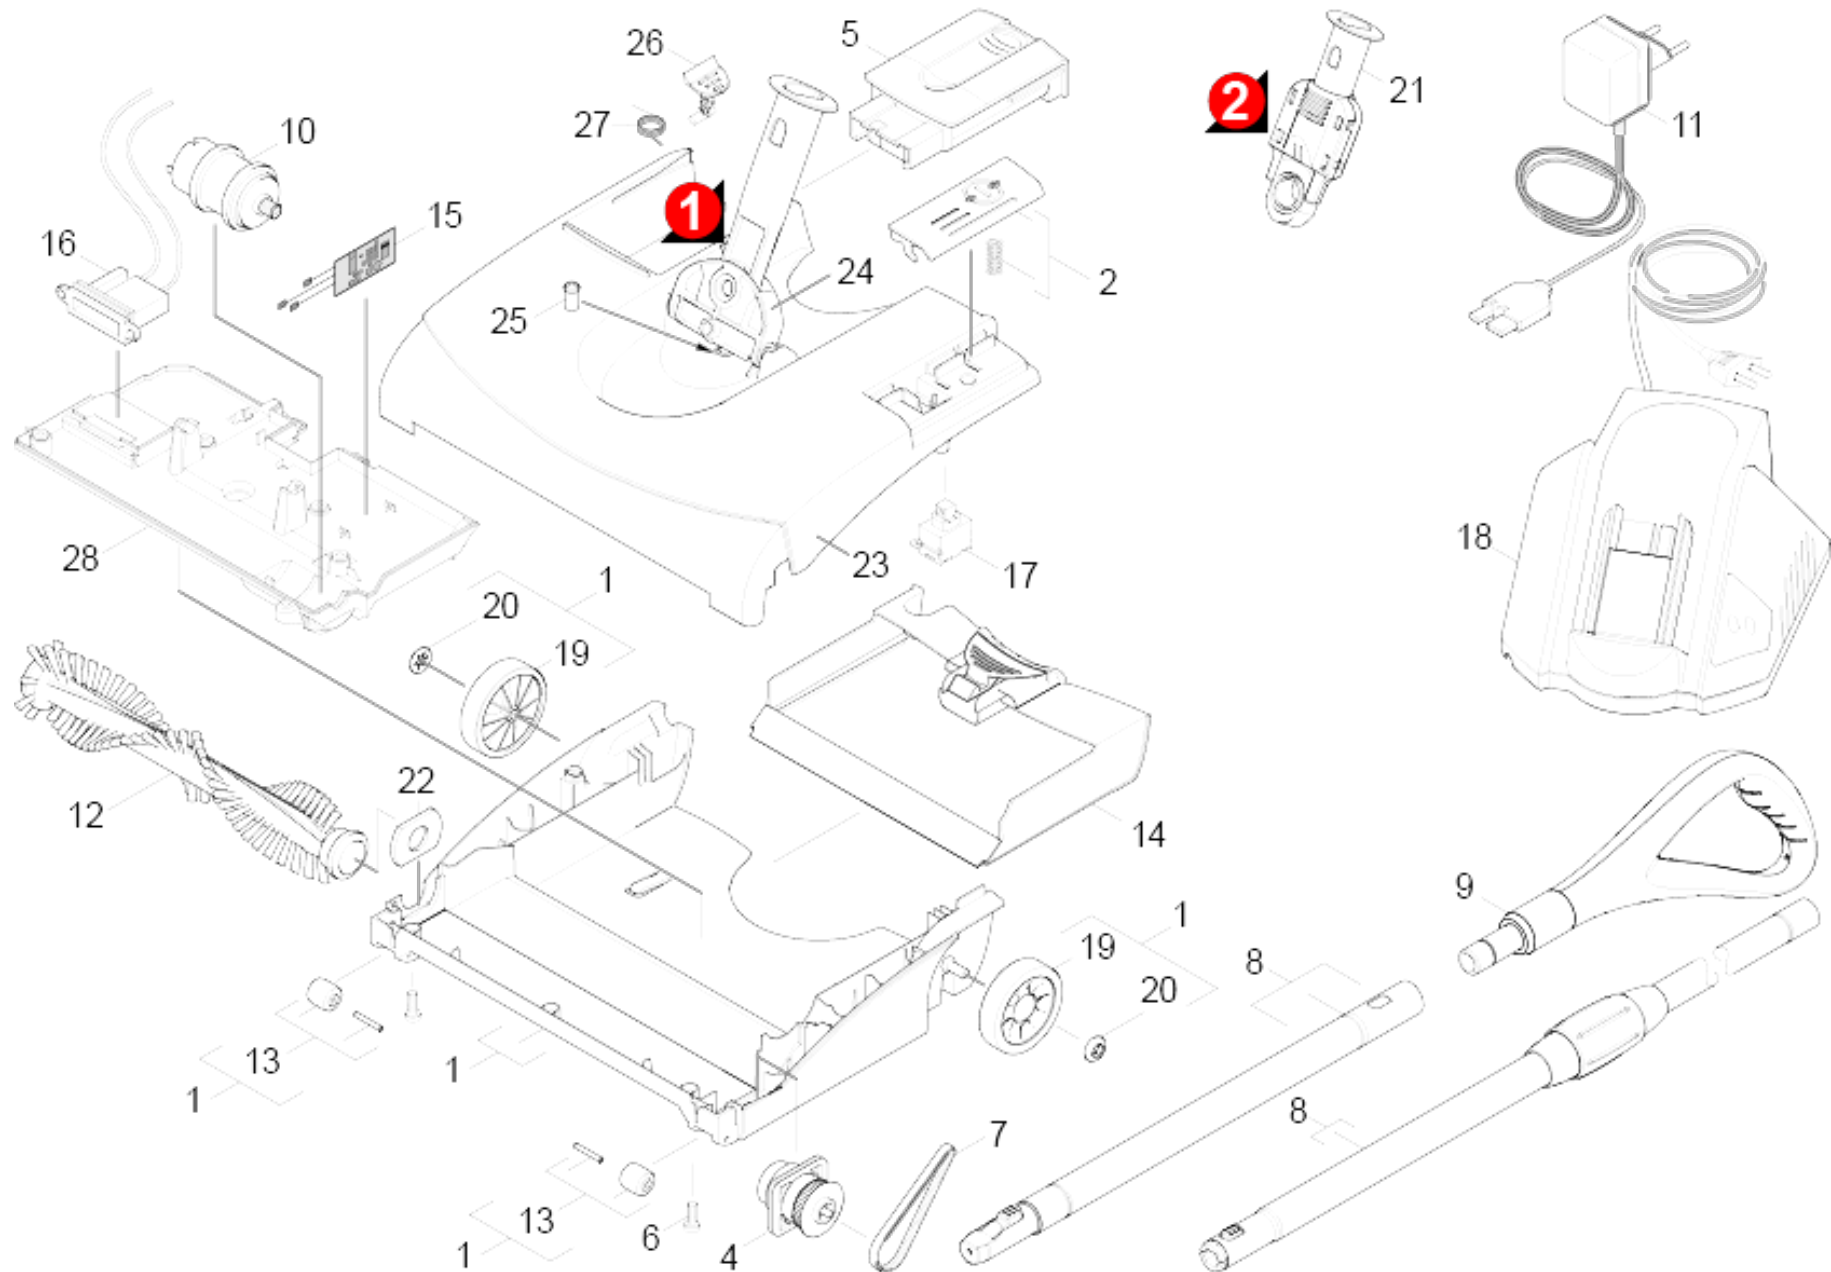

10 Individual parts

Professional \ Sweepers \ Manually operated \ EB 30/1 *EU \ Spare parts list EB 30/1 \ Individual parts

10 Individual parts

Professional \ Sweepers \ Manually operated \ EB 30/1 *EU \ Spare parts list EB 30/1 \ Individual parts

POS	Article no.	Description	Quantity	Unit	Remark	Foot note text
5	6.654-328.0	Accumulator replacement Li-Ion	1	PC		
11	6.645-914.0	BC 1/1.8 *CUL	1	PC	1.545-104.0	
	Item text1: 1.545-104.0					
11	6.645-915.0	BC 1/1.8 *EU	1	PC	1.545-100/-108/-114/-115/-117/-123	
22	5.008-775.0	Bearing plate left	1	PC		
1	4.081-005.0	Bottom part complete	1	PC	1.545-117/-118/-119/-120	
28	5.033-102.0	Covering cap inside	1	PC		
16	4.822-434.0	Electrical small parts complete	1	PC		
15	4.682-092.0	Electronics complete	1	PC		
	Item text1: 1.545-104.0					
9	4.070-606.0	Hand grip complete	1	PC		
24	5.605-314.0	Joint	1	PC		
27	6.330-254.0	Leg spring	1	PC		
21	4.672-201.0	Locking part complete	2	PC		YELLOW
21	4.672-181.0	Locking part complete	2	PC		BLACK
20	6.343-187.0	Lock washer	2	PC		
11	6.646-668.0	Mains-adapter *AU	1	PC		
	Item text1: 1.545-111					
11	6.646-667.0	Mains-adapter *GB	1	PC		
	Item text1: 1.545-102					
10	4.623-750.0	Motor complete	1	PC		
26	5.324-088.0	Pushbutton locking part accumulator	1	PC		
2	4.324-024.0	Pushbutton with spring	1	PC		BLACK
2	4.324-047.0	Pushbutton with spring	1	PC		YELLOW
18	6.654-190.0	Rechargeable battery changer *EU BC 1/1.	1	PC	/*EUR	
	Item text1: 1.545-108/-114/-115/-117 Li-Ion					
18	6.654-197.0	Rechargeable battery changer 120 V BC 1/	1	PC		
	Item text1: 1.545-104.0					
18	6.654-196.0	Rechargeable battery changer carton four	1	PC		
	Item text1: 1.545-109/-116/-118 Li-Ion					
18	6.654-199.0	Rechargeable battery changer carton	1	PC