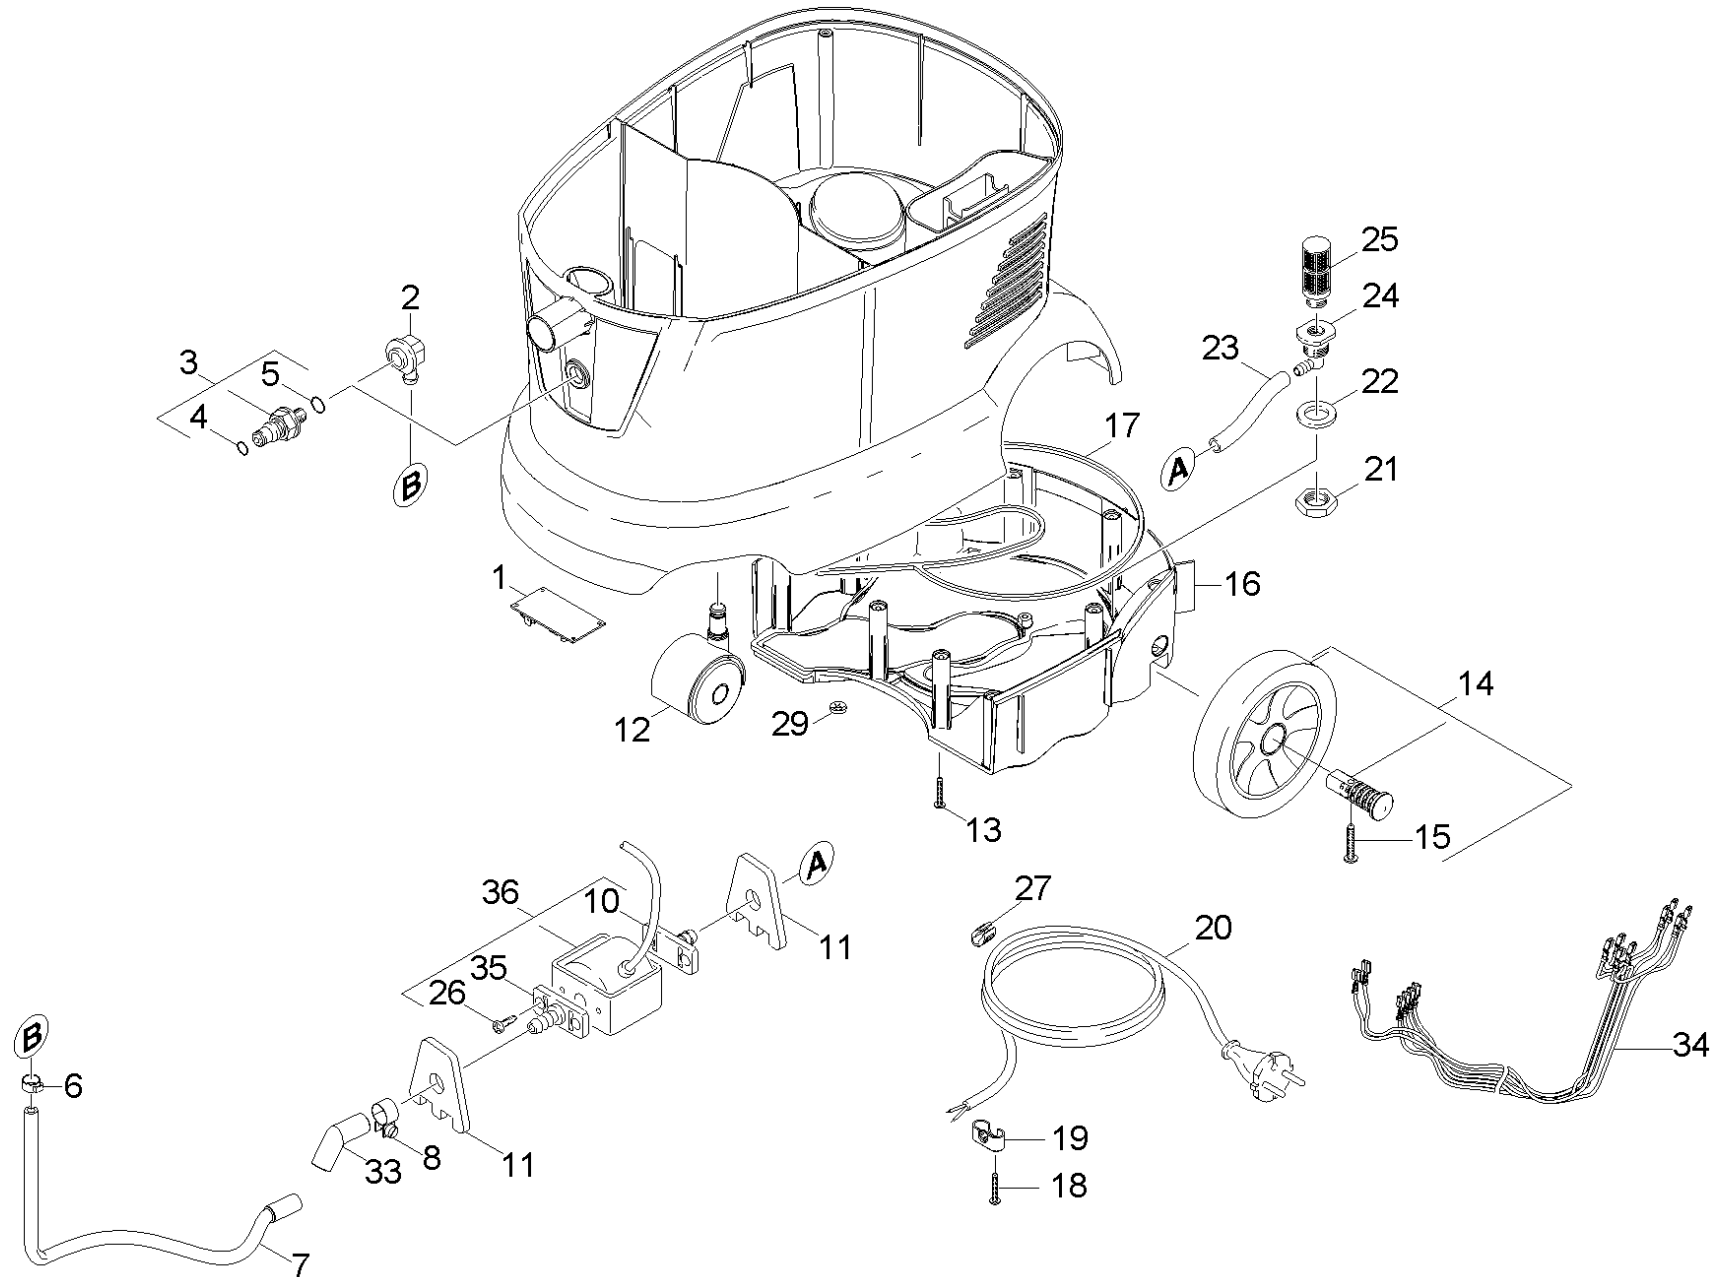

20 Individual parts

Professional \ Spray extraction \ Puzzi 8/1 C *EU \ Spare parts list Puzzi 8/1 C \ Individual parts

KÄRCHER

20 Individual parts

Professional \ Spray extraction \ Puzzi 8/1 C *EU \ Spare parts list Puzzi 8/1 C \ Individual parts

POS	Article no.	Description	Quantity	Unit
1	4.682-103.0	Electronics only for replacement	1.000	ST
2	5.443-437.0	Hose stem	1.000	ST
3	4.409-001.0	Nipple complete	1.000	ST
4	2.889-246.0	O-Ring seal set 6,75X 1,78	1.000	ST
5	6.362-797.0	O-Ring seal 9,0 X 2,0	1.000	ST
6	6.389-884.0	Hose clip 11,8	1.000	ST
7	5.443-673.0	Hose DN 6,7	1.000	ST
8	6.388-701.0	Hose clip with insert 13,3	1.000	ST
10	5.443-439.0	Hose stem D9,5	1.000	ST
11	5.250-152.0	seal pump puzzi 8/1	2.000	ST
12	6.435-707.0	Castor	2.000	ST
13	7.303-084.0	Screw 4x25 -10.9-R2R (K-In6Rd)	4.000	ST
14	4.515-278.0	Wheel complete only for replacement	1.000	ST
15	7.303-086.0	Screw 5x30 -10.9-R2R (K-In6Rd)	2.000	ST
16	5.050-353.0	Frame	1.000	ST
17	4.363-028.0	Seal frame only for replacement	1.000	ST
18	7.303-129.0	Screw 4x16 -10.9-R2R (K-In6Rd)	2.000	ST
19	5.034-505.0	Retaining bracket cable	1.000	ST
20	6.647-263.0	Power cable 7,5m PVC *EU	1.000	ST
21	6.310-004.0	Hexagon nut G 1/2"	1.000	ST
22	5.363-108.0	Joint ring	1.000	ST
23	5.442-924.0	Piece of tube	1.000	ST
24	5.443-246.0	Hose stem	1.000	ST
25	6.414-027.0	Filter	1.000	ST
26	7.306-236.0	Screw M4x6 -8.8-R2R (In6Rd)	4.000	ST
27	5.033-928.0	Plug fixing RAL 1018	1.000	ST
29	6.343-119.0	Lock washer	1.000	ST
33	5.443-669.0	Insulating hose	1.000	ST
34	4.839-382.0	Electrical small parts Puzzi 8/1 C	1.000	ST
35	5.443-663.0	Hose stem D 7,5	1.000	ST
36	6.473-570.0	Vibrating piston pump 230V-GOTEC D7,5	1.000	ST