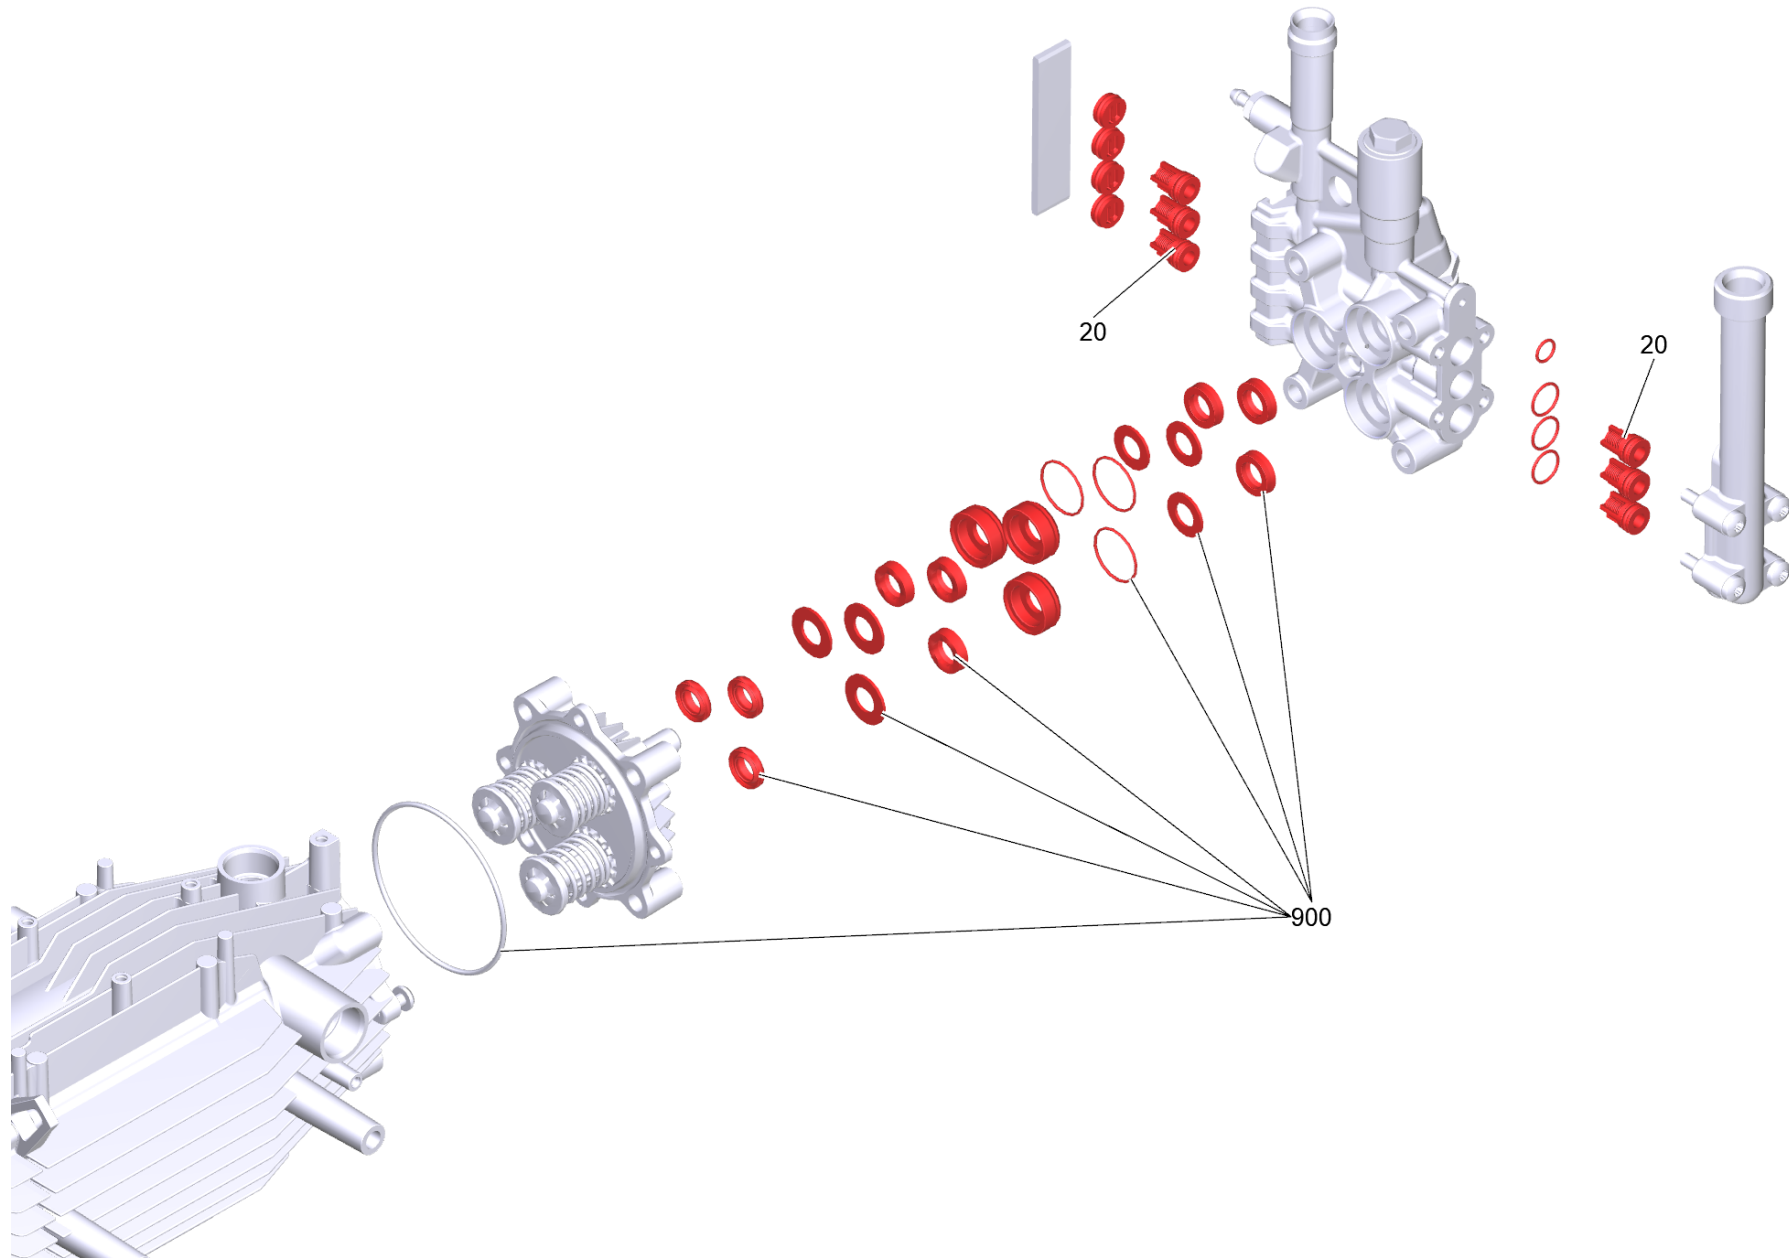

900 PUMP SET HD 5/12 C (2.883-997.0)

Professional \ High pressure cleaner hotwater \ Electric motor \ HDS 5/15 U Plus *EU \ Spare parts list HDS 5/15 U Plus *EU \ Motor pump HDS 5/15 \ PUMP SET HD 5/12 C

POS	Article no.	Description	Quantity	Unit
20	2.884-916.0	Valve (3 Stück)	2.000	ST
60	6.288-072.0	Silicon grease	1.000	ST
900	4.100-773.0	Set of gaskets	1.000	ST