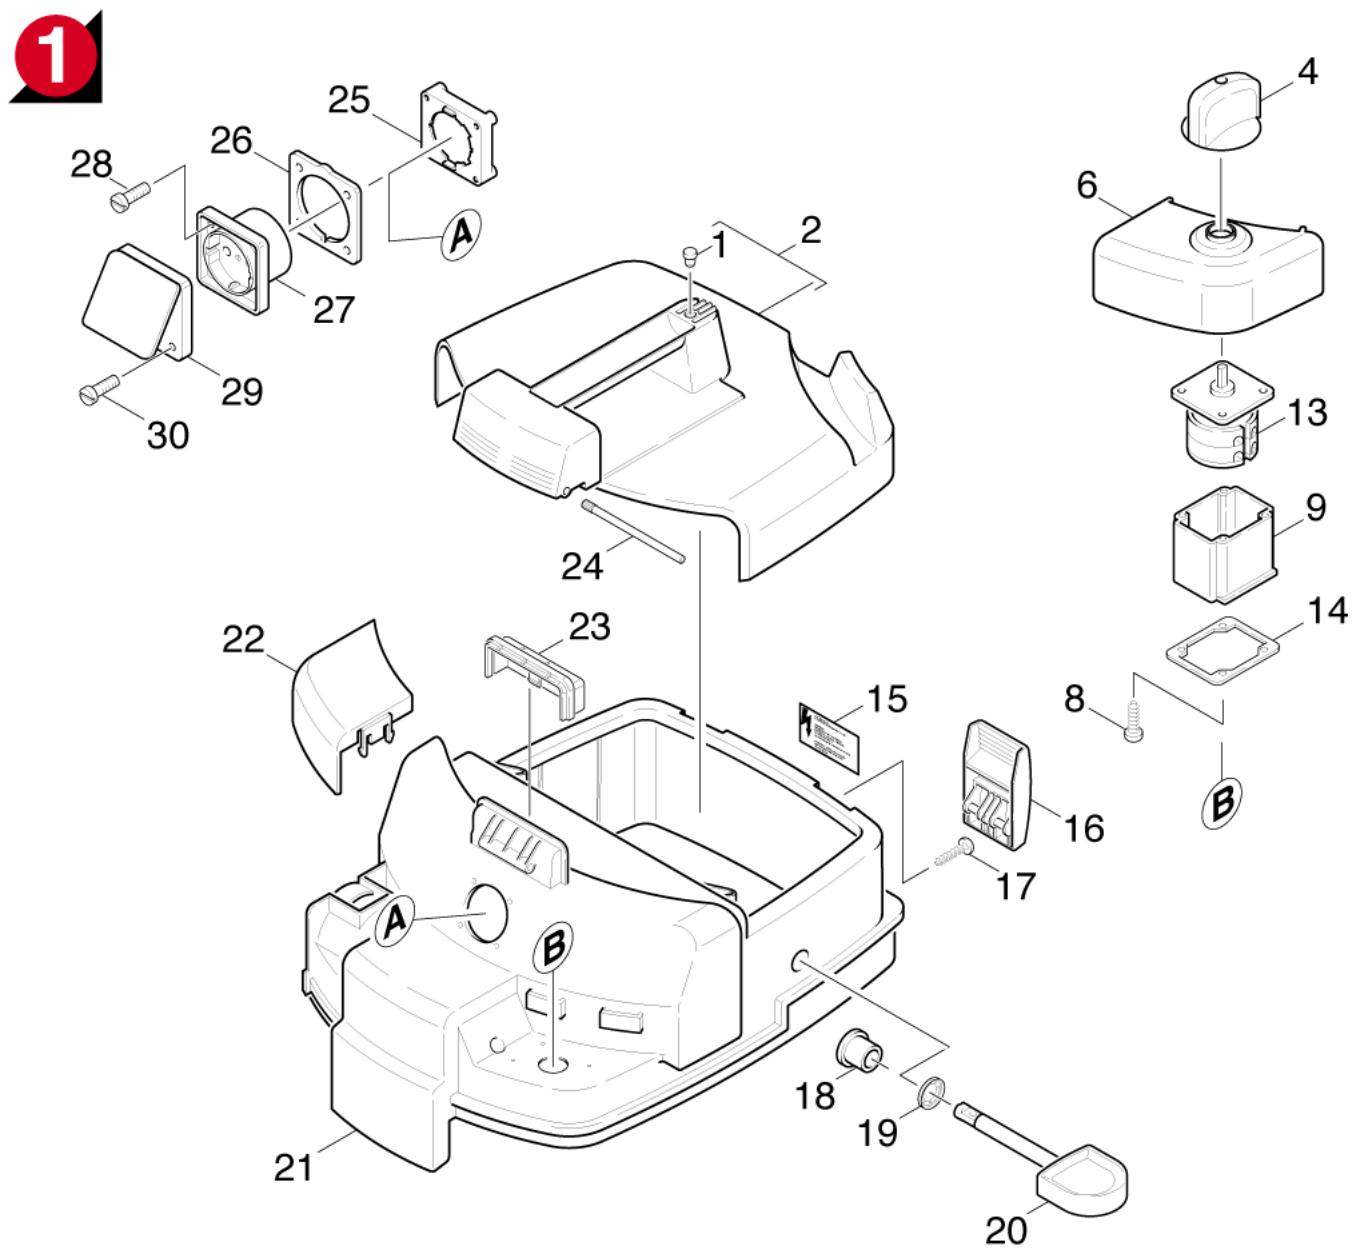

Spare parts list

Cover

Table of contents

21 Cover

3

21 Cover

POS	Article no.	Description	Quantity	Unit
1	6.368-187.0	Protective plug	1	PC
2	4.063-206.0	Cover	1	PC
4	5.321-435.0	Handhold	1	PC
6	7.777-999.0	Stockpiling discontinued	1	PC
8	7.303-116.0	Screw 4x12-A2-70 (IN6RD)	5	PC
9	7.777-999.0	Stockpiling discontinued	1	PC
13	7.777-999.0	Stockpiling discontinued	1	PC
14	7.777-999.0	Stockpiling discontinued	1	PC
15	5.386-008.0	Warning sign	1	PC
16	7.777-999.0	Stockpiling discontinued	2	PC
17	6.303-163.0	Screw 5,0X25	7	PC
18	6.347-074.0	Bush	1	PC
19	6.343-180.0	Quick-fastener	1	PC
20	5.321-400.0	Handhold	1	PC
21	7.777-999.0	Stockpiling discontinued	1	PC
22	5.324-016.0	Pushbutton	1	PC
23	7.777-999.0	Stockpiling discontinued	1	PC
24	7.777-999.0	Stockpiling discontinued	1	PC
25	7.777-999.0	Stockpiling discontinued	1	PC
26	7.777-999.0	Stockpiling discontinued	1	PC
27	6.646-165.0	Plug socket	1	PC
	Item text1: / 1.933-161.0			
27	7.777-999.0	Stockpiling discontinued	1	PC
	Item text1: / 1.933-821.0			
27	7.777-999.0	Stockpiling discontinued	1	PC
	Item text1: / 1.933-811.0			
28	7.303-026.0	Screw 4x16 -A2-70 (K-In6Rd)	2	PC
29	6.646-164.0	Cover frame	1	PC
30	7.303-126.0	Countersunk screw 4x20 -10.9-R2R (In6Rd)	2	PC