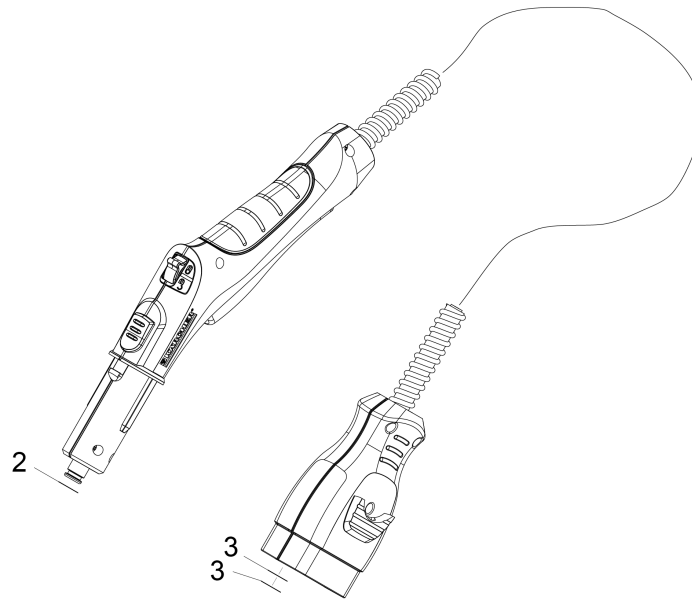

## 21 Steam hose replacement 2m bk/gy (4.322-047.0)

Professional \ Steamer \ SG 4/2 Classic \*EU \ Accessories \ Steam hose replacement 2m bk/gy

## 21 Steam hose replacement 2m bk/gy (4.322-047.0)

Professional \ Steamer \ SG 4/2 Classic \*EU \ Accessories \ Steam hose replacement 2m bk/gy

POS	Article no.	Description	Quantity	Unit
3	6.362-923.0	O-Ring seal 6,75X 1,78	2	PC
2	6.362-922.0	O-Ring seal 8,73x1,78	1	PC