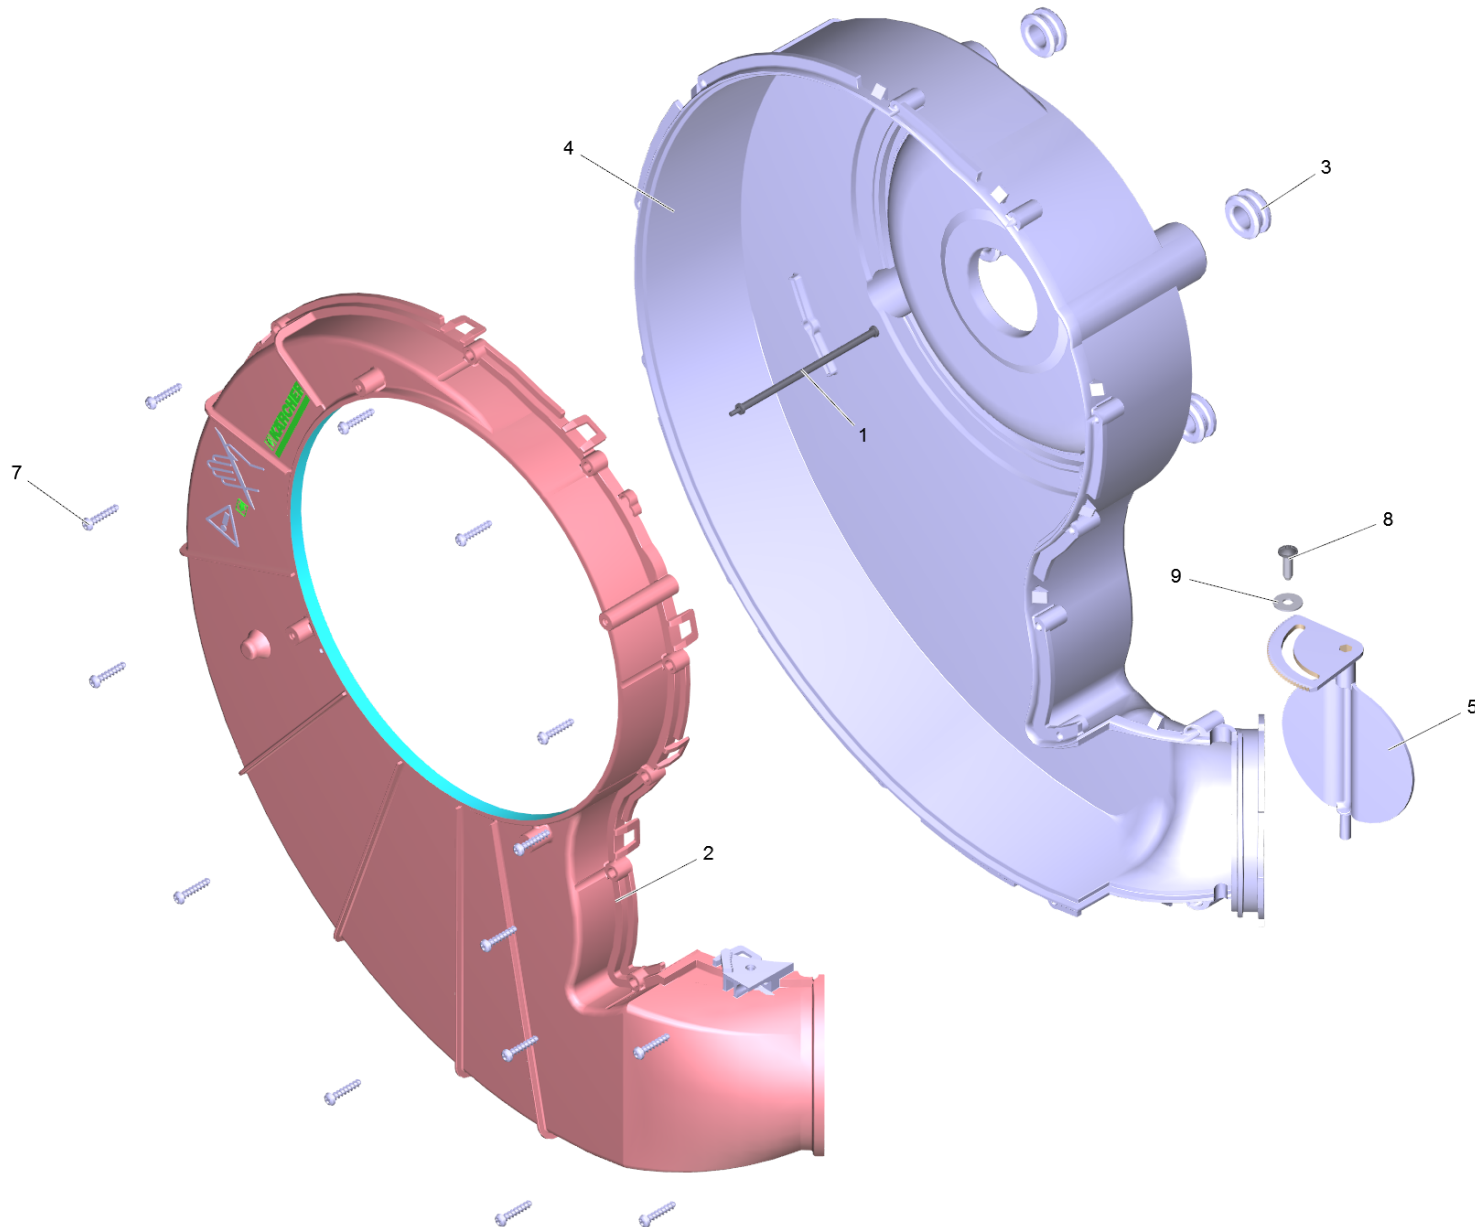

12 Housing blower complete (4.605-106.0)

Professional \ High pressure cleaner hotwater \ Electric motor \ HDS 13/20-4 SX *EU-I \ Spare parts list HDS 13/20-4SX *EU-I \ Motor pump \ Housing blower complete

KÄRCHER

POS	Article no.	Description	Quantity	Unit
1	5.043-056.0	Holder	1	PC
2	5.064-238.0	Cover blower	1	PC
3	5.379-019.0	Rubber ring	4	PC
4	5.605-307.0	Housing	1	PC
5	5.606-009.0	Air flap	1	PC
7	7.303-084.0	Screw 4x25 -10.9-R2R (K-In6Rd)	14	PC
8	7.303-107.0	Screw 5x16 -10.9-P2R (K-In6Rd)	1	PC
9	7.312-278.0	Washer 5-200HV-A2E ISO7093-1	1	PC