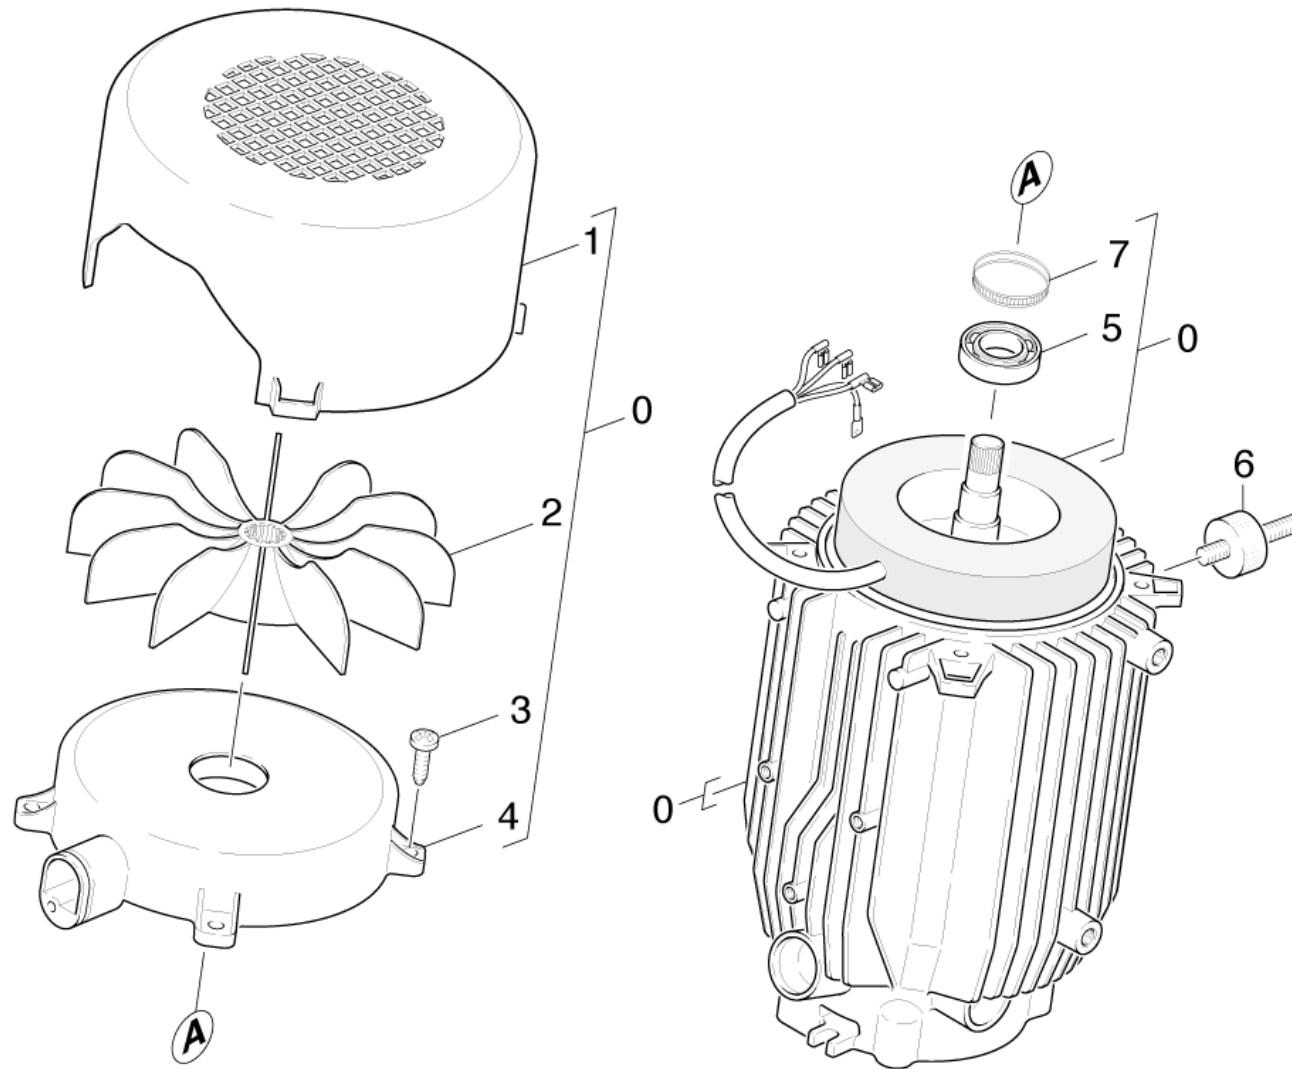

# 31 Ventilation

Professional \ High pressure cleaner cold water \ Electric motor \ HD 645 PLUS \*EU \ Spare parts list HD 645 \*EUR \ Motor \ Ventilation

## 31 Ventilation

Professional \ High pressure cleaner cold water \ Electric motor \ HD 645 PLUS \*EU \ Spare parts list HD 645 \*EUR \ Motor \ Ventilation

POS	Article no.	Description	Quantity	Unit
1	5.692-033.0	Air circulation	1.000	ST
5	6.401-331.0	Ball bearing	1.000	ST
4	5.063-802.0	Bearing cover B	1.000	ST
	<b>Item text1:</b> / 1.150-503.0 / -504.0			
4	5.093-041.0	Bearing cover B	1.000	ST
	<b>Item text1:</b> / 1.150-500.0 / -501.0 / -502.0			
2	5.600-060.0	Blower wheel	1.000	ST
0	4.623-405.0	Motor complete	1.000	ST
	<b>Item text1:</b> / 1.150-504.0			
0	4.623-454.0	Motor complete only for replacement	1.000	ST
	<b>Item text1:</b> / 1.150-503.0			
0	4.623-387.0	Motor complete only for replacement (WS)	1.000	ST
	<b>Item text1:</b> / 1.150-500.0 / -501.0			
0	4.623-397.0	Motor complete WS	1.000	ST
	<b>Item text1:</b> / 1.150-502.0			
6	6.339-182.0	Rubber buffer	2.000	ST
3	6.303-320.0	Screw M 5x 20-St-R2R	1.000	ST
7	6.343-015.0	Tolerance ring 35X6	1.000	ST
	<b>Item text1:</b> / 1.150-503.0 / -504.0			