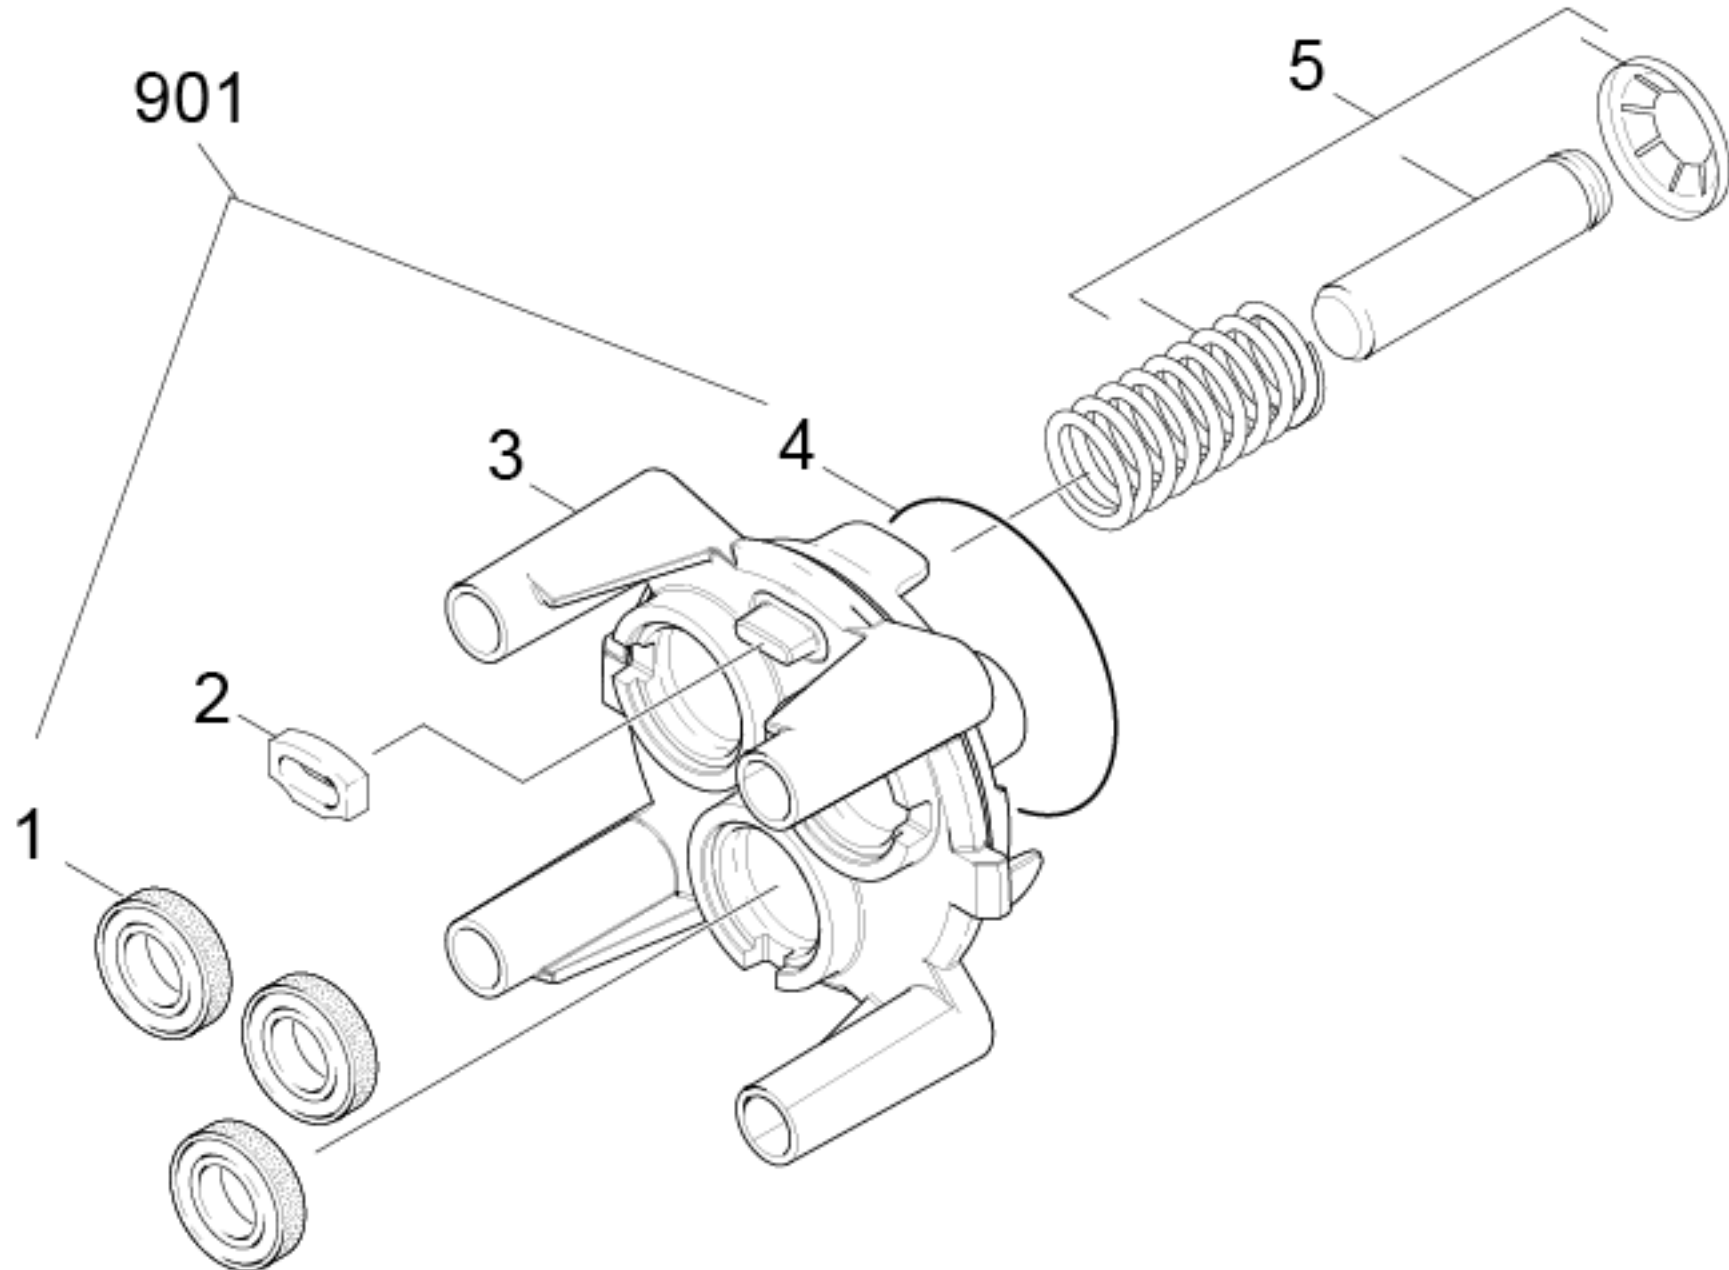

24 Thrust guidance

Home and Garden \ High pressure cleaner cold water \ Electric motor \ K 3 \ K 3.500 RWB *EU \ Spare parts list K3.500 Mod.Range \ Pump set \ Thrust guidance

24 Thrust guidance

Home and Garden \ High pressure cleaner cold water \ Electric motor \ K 3 \ K 3.500 RWB *EU \ Spare parts list K3.500 Mod.Range \ Pump set \ Thrust guidance

POS	Article no.	Description	Quantity	Unit
1	6.964-026.0	Grooved ring	3	PC
4	9.080-425.0	O-Ring seal 60 x 2 NBR 70	1	PC
5	9.001-927.0	Piston complete	3	PC
2	9.048-071.0	Spacer - Seal	1	PC
901	4.100-835.0	Spare parts set seals	1	PC
	Item text1: 1.180-080.0/-081/-083/-150/-151.0			
	Item text2: 1.180-153.0 to -163.0/-165/-166/-250.0			
3	9.042-149.0	Thrust guidance	1	PC