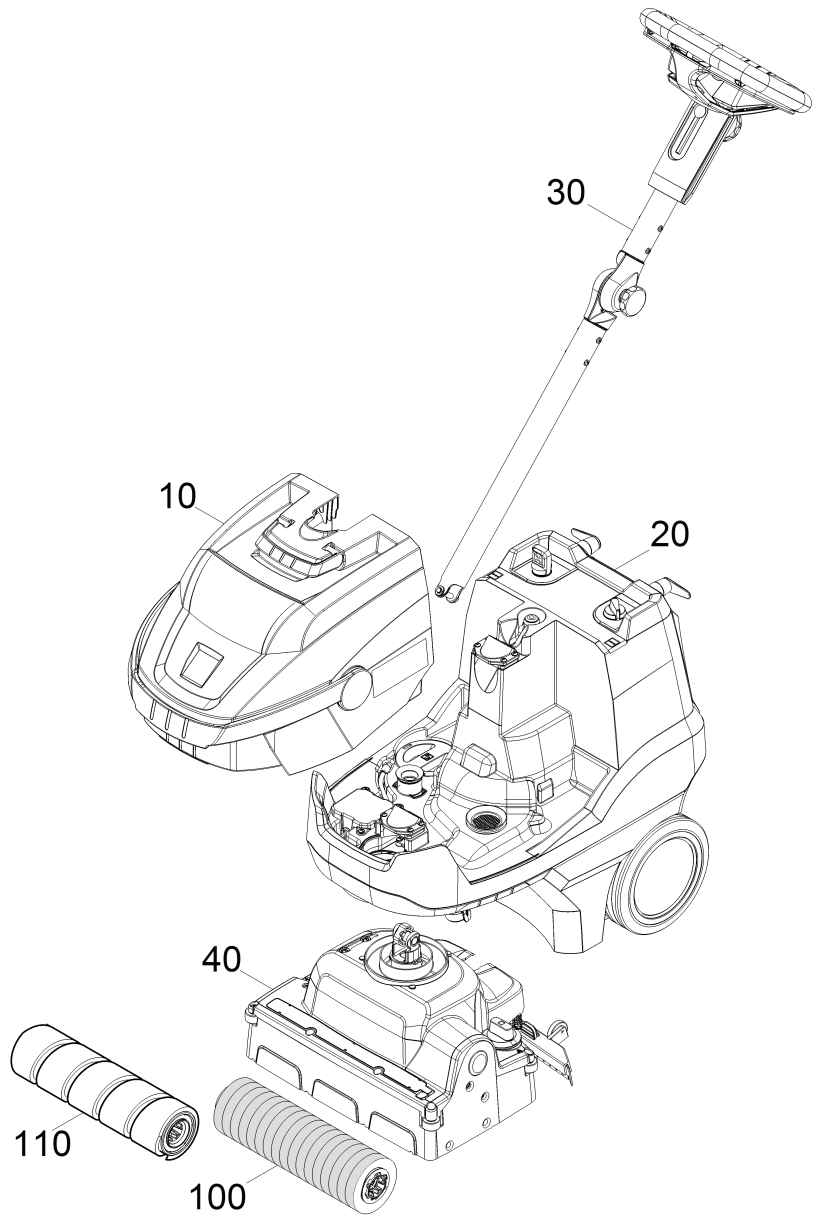

## Spare parts list BR 35/12 (5.972-206.0)

Overview technical documents/Professional/Floor cleaner/Compact/BR 35/12 C Bp Pack (1.783-450.0)/Spare parts list BR 35/12 (5.972-206.0)

20.01.2015

**Spare parts list BR 35/12 (5.972-206.0)**

Overview technical documents/Professional/Floor cleaner/Compact/BR 35/12 C Bp Pack (1.783-450.0)/Spare parts list BR 35/12 (5.972-206.0)

Rez.daļas/nodil.pakļ.daļas	Poz.	Materiāla Nr.	Nosaukums
X	10	4.037-022.0	Waste water tank complete
	20		Chassis complete
	30		Steering pillar complete
	40	4.037-025.0	Brush-head complete
	50		Cable harness
X-X	100	4.762-009.0	Roll pad BR35/12
X-X	110	4.037-066.0	Microfibre roll