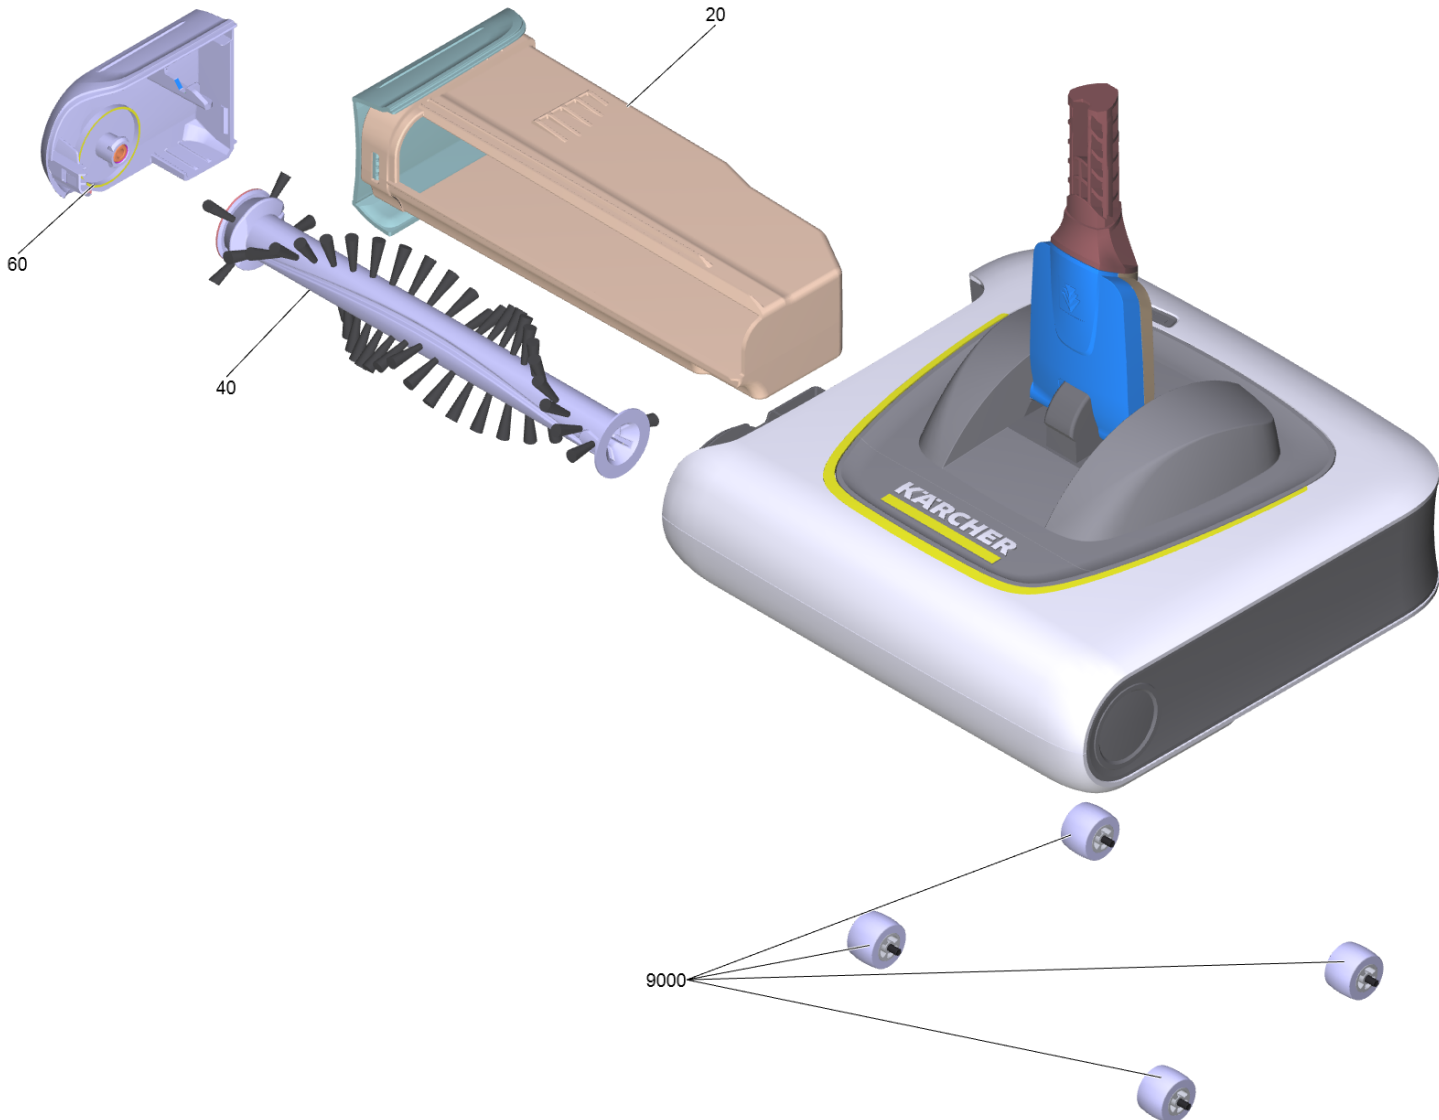

Spare parts list (1.258-050.0) KB 5 *EU

Table of contents

KB 5 *EU (1.258-050.0)	3
10 Accu broom Basic white	5

KB 5 *EU (1.258-050.0)

POS	Article no.	Description	Quantity	Unit
10		Accu broom Basic white	1	PC
60	4.258-180.3	Hand grip packaged	1	PC
70	5.258-046.3	Handle packaged	3	PC
50	2.633-107.0	WV & KV battery charger *EU	1	PC

10 Accu broom Basic white

POS	Article no.	Description	Quantity	Unit
40	4.258-150.3	Brush completely packaged	1	PC
60	4.258-220.0	Covering cap brush	1	PC
20	4.258-130.3	Dirt box completely packaged	1	PC
9000	4.070-303.0	Set rollers packaged	1	PC