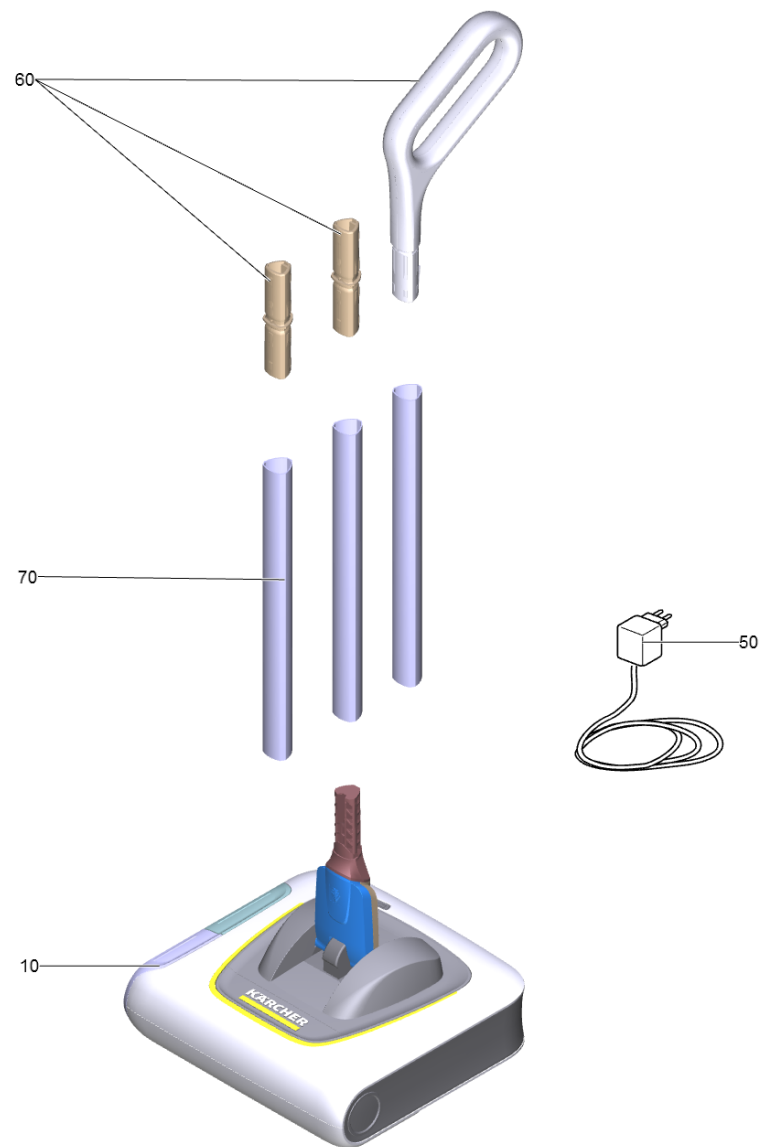

Spare parts list (1.258-050.0) KB 5 *EU

Table of contents

KB 5 *EU (1.258-050.0)	3
10 Accu broom Basic white	5

KB 5 *EU (1.258-050.0)

POS	Article no.	Description	Quantity	Unit
10		Accu broom Basic white	1	PC
60	4.258-180.3	Hand grip packaged	1	PC
70	5.258-046.3	Handle packaged	3	PC
50	2.633-107.0	WV & KV battery charger *EU	1	PC

10 Accu broom Basic white

POS	Article no.	Description	Quantity	Unit
40	4.258-150.3	Brush completely packaged	1	PC
60	4.258-220.0	Covering cap brush	1	PC
20	4.258-130.3	Dirt box completely packaged	1	PC
9000	4.070-303.0	Set rollers packaged	1	PC