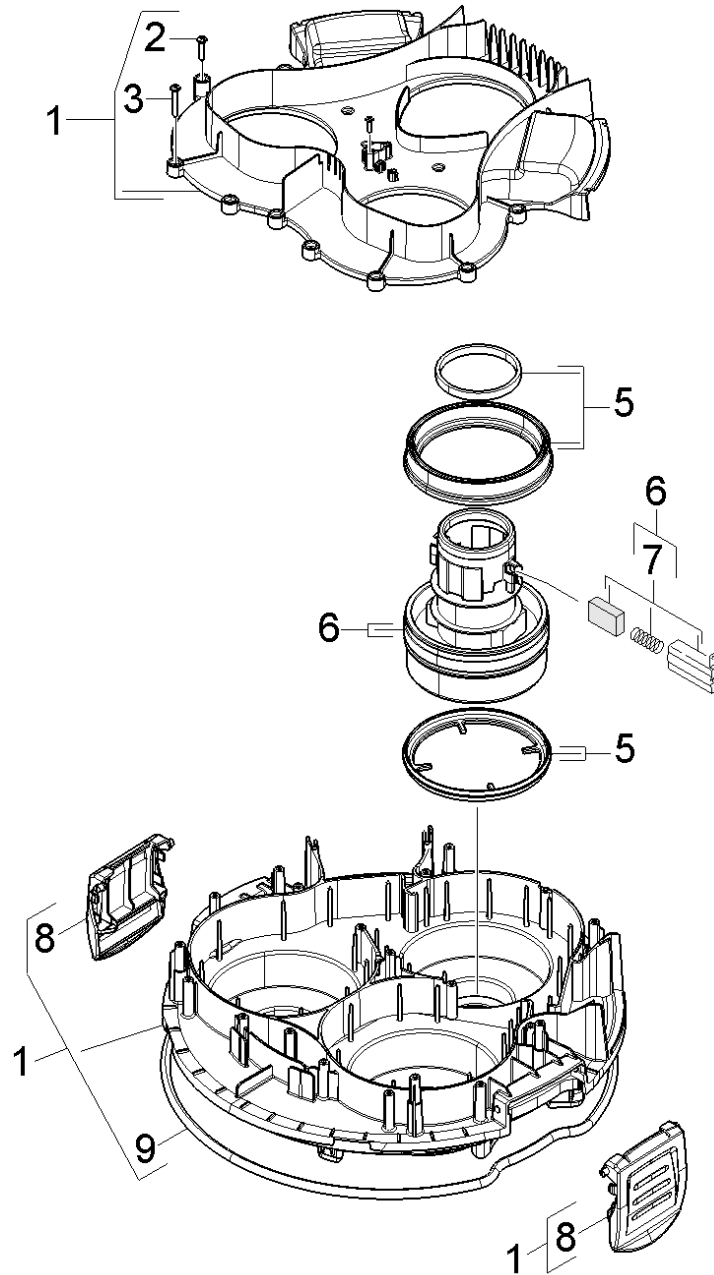

# 20 Vacuum motor

Professional \ Vacuum cleaner \ Wet-/dry vacuum cleaner \ NT 70/1 \*EU \ Spare parts list NT 70/1 \*EU \ Vacuum motor

## 20 Vacuum motor

Professional \ Vacuum cleaner \ Wet-/dry vacuum cleaner \ NT 70/1 \*EU \ Spare parts list NT 70/1 \*EU \ Vacuum motor

**KÄRCHER**

POS	Article no.	Description	Quantity	Unit
1	6.060-001.0	Housing turbine complete	1.000	ST
2	6.303-200.0	Screw 5x25-IN6RD	1.000	ST
3	7.303-110.0	Screw 5x35 -10.9-R2R (In6Rd)	14.000	ST
5	6.363-508.0	Set seal	1.000	ST
6	6.490-182.0	Vacuum motor	1.000	ST
7	6.610-246.0	Carbon brush	2.000	ST
8	5.033-433.0	Locking clip	2.000	ST
9	6.362-857.0	Cord cellular rubber D10	1.000	ST