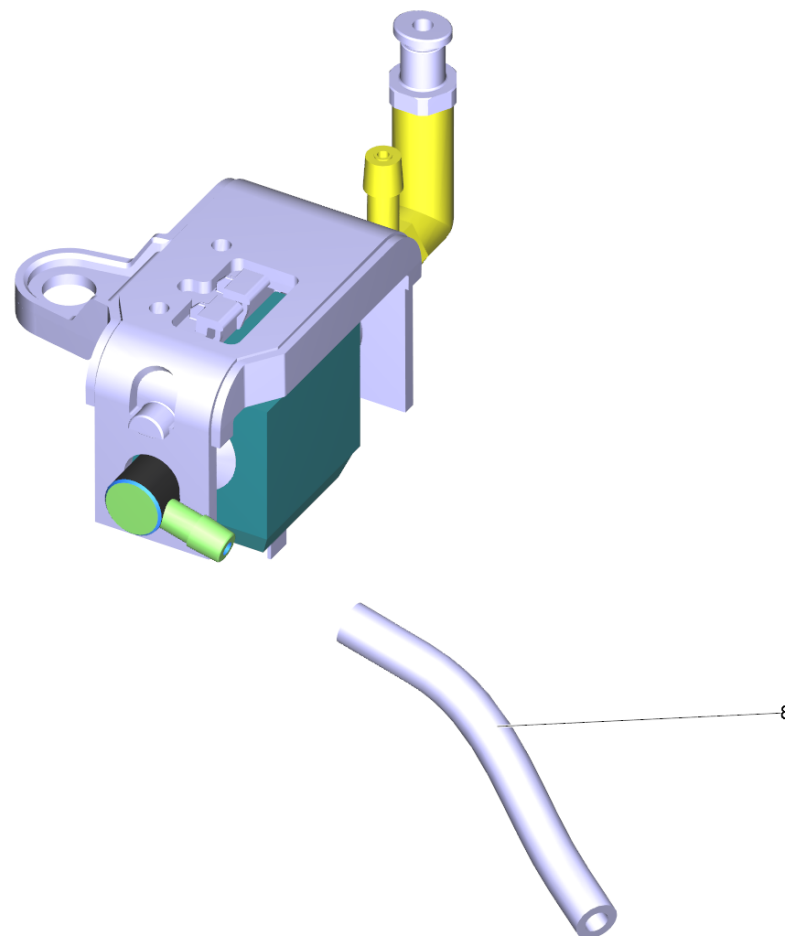

## 13 Pump complete for replacement MK (4.473-020.3)

Home and Garden \ Steamer \ SC 2.550 C \*EU \ Spare parts list SC 2.500 C \ Boiler \ Pump complete for replacement MK

## 13 Pump complete for replacement MK (4.473-020.3)

Home and Garden \ Steamer \ SC 2.550 C \*EU \ Spare parts list SC 2.500 C \ Boiler \ Pump complete for replacement MK

POS	Article no.	Description	Quantity	Unit
8	6.391-336.0	Hose	1	m