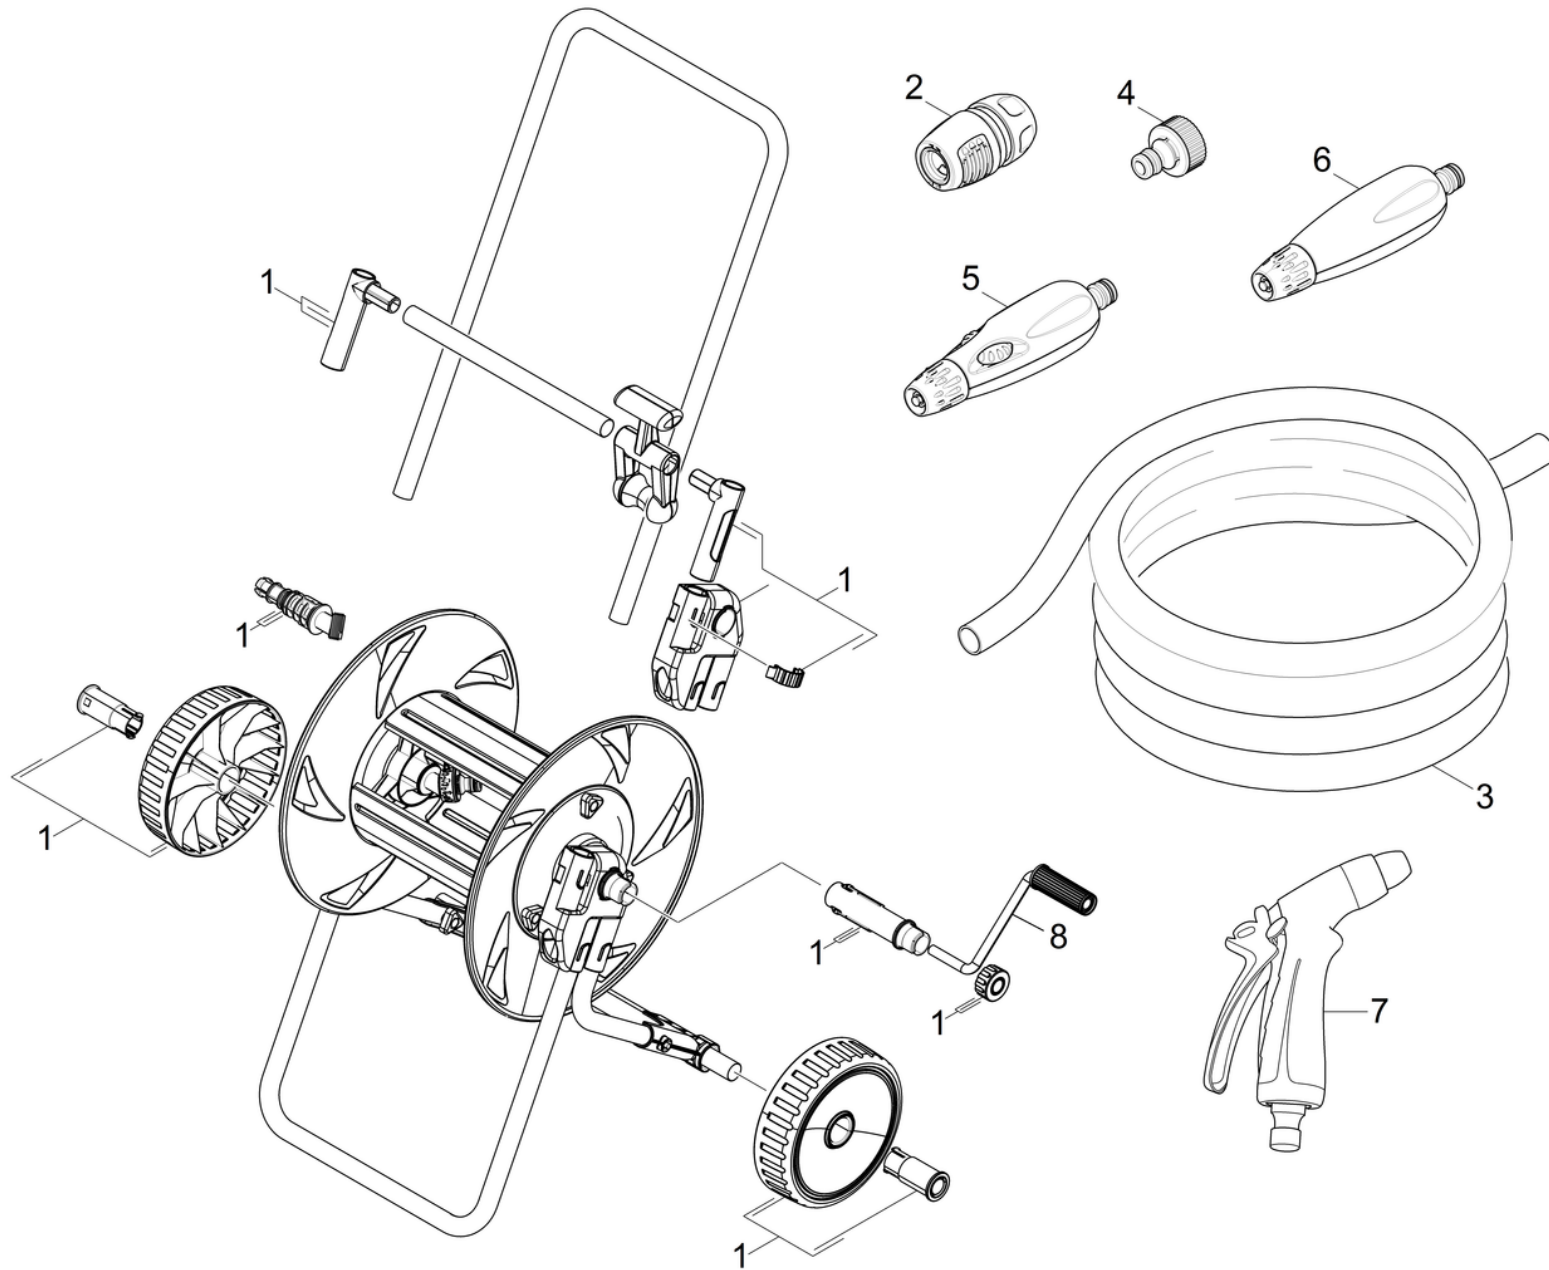

# 10 Hose trolley

Home and Garden \ Watering systems \ Hose trolley metal HT 80M \ Spare parts list HT80 \ Hose trolley

## 10 Hose trolley

Home and Garden \ Watering systems \ Hose trolley metal HT 80M \ Spare parts list HT80 \ Hose trolley

**KÄRCHER**

POS	Article no.	Description	Quantity	Unit	Remark
4	6.465-031.0	Connection 3/4	1.000	ST	
8	6.645-836.0	Crank for replacement HT80	1.000	ST	
2	2.645-194.0	Hose coupling middle Aqua Universal	1.000	ST	aquastop
2	2.645-193.0	Hose coupling middle Universal	1.000	ST	
3	2.645-144.0	Hose PrimoFlex plus 1/2" -20m	1.000	ST	1/2" - 20m
3	2.645-146.0	Hose PrimoFlex plus 5/8" -25m	1.000	ST	5/8" - 25m
6	2.645-264.0	Nozzle	1.000	ST	
5	2.645-267.0	Regulation Nozzle	1.000	ST	
1	6.645-389.0	Spare part set HT80	1.000	ST	
7	2.645-268.0	Spray gun Plus	1.000	ST	