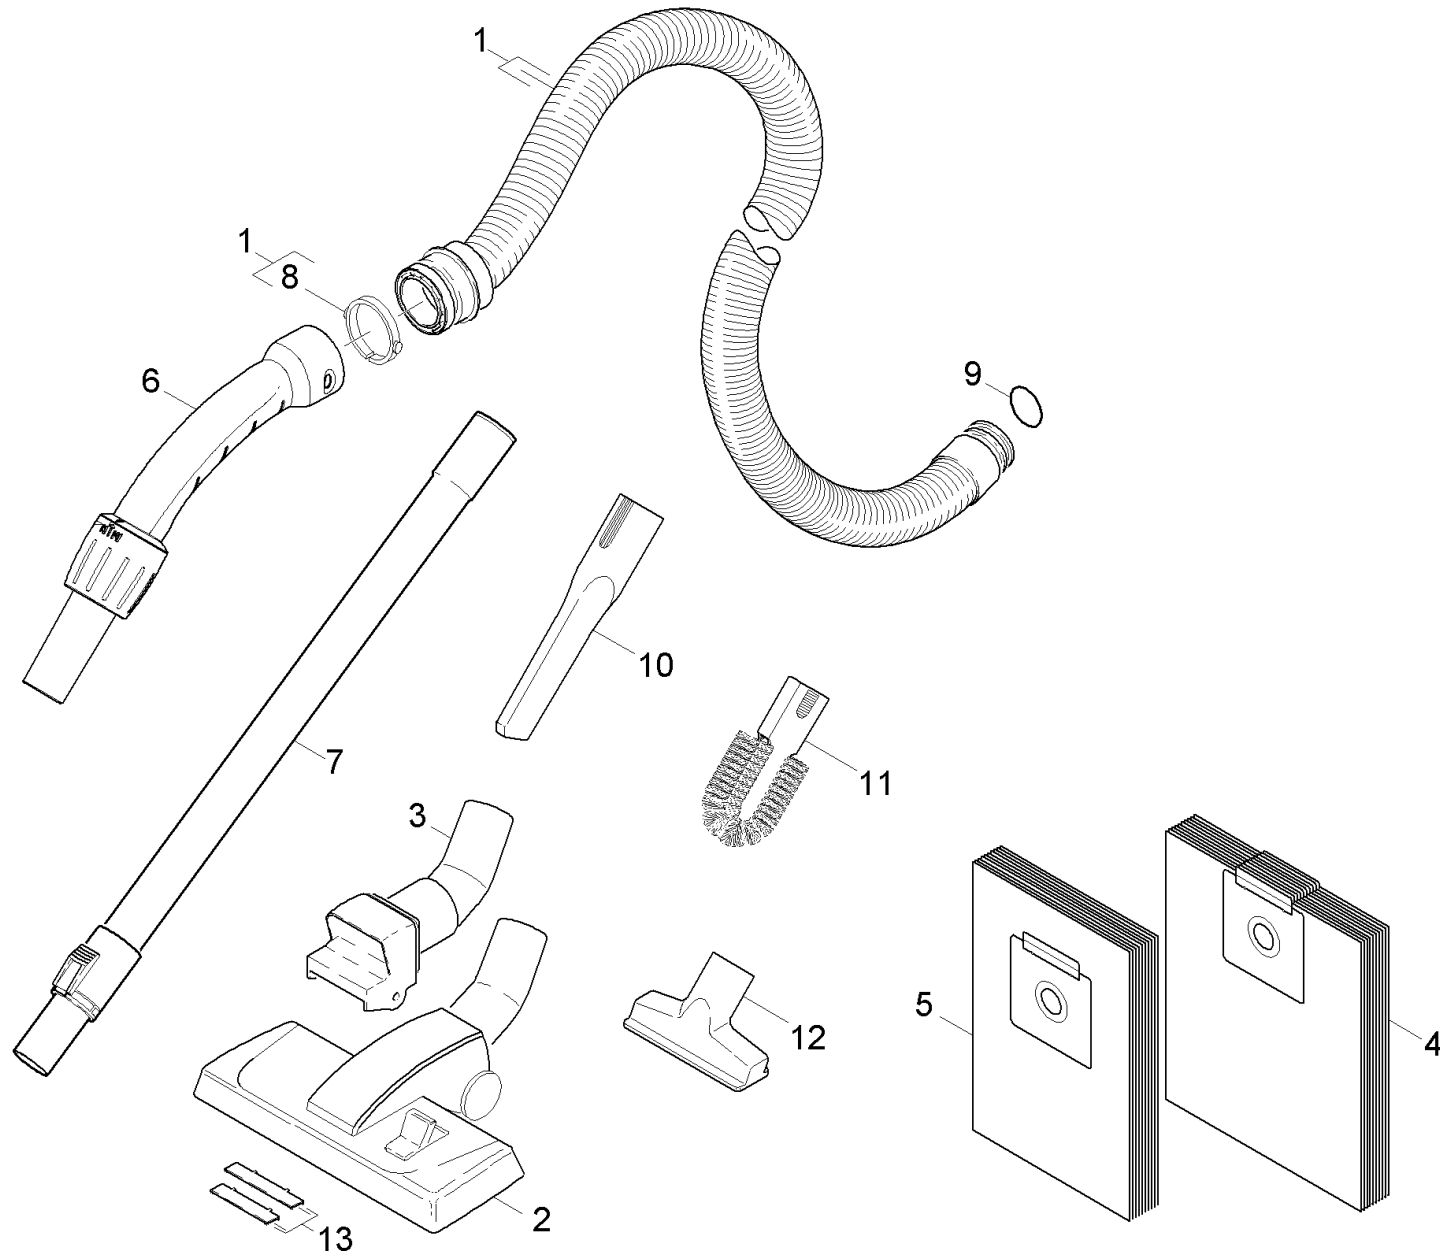

40 Accessories

Professional \ Vacuum cleaner \ Dry vacuum cleaner \ T 15/1 + ESB 34 *EU \ Spare parts list T 15/1 + ESB34 *EU \ Accessories

40 Accessories

Professional \ Vacuum cleaner \ Dry vacuum cleaner \ T 15/1 + ESB 34 *EU \ Spare parts list T 15/1 +ESB34 *EU \ Accessories

POS	Article no.	Description	Quantity	Unit
11	6.903-404.0	Brush heating element	1	PC
2	6.907-410.0	Combination nozzle packaged basalt grey	1	PC
10	6.903-403.0	Crevice nozzle DN32	1	PC
6	4.440-865.0	Elbow complete replacement Comfort	1	PC
4	6.907-017.0	Filter bags-fleece 10x T	1	PC
3	6.906-697.0	Joint complete	1	PC
5	6.907-019.0	Paper filtering bag 10x T	1	PC
9	5.363-255.0	Seal X-shaped	1	PC
1	4.440-911.0	Suction hose T DN32 2.5m	1	PC
7	2.889-413.0	Telescopic suction tube T DN32 595-995mm St	1	PC
8	5.031-703.0	Tension ring C35	1	PC
13	6.906-698.0	Thread clipper	1	PC
12	6.903-402.0	Upholstery nozzle DN32	1	PC