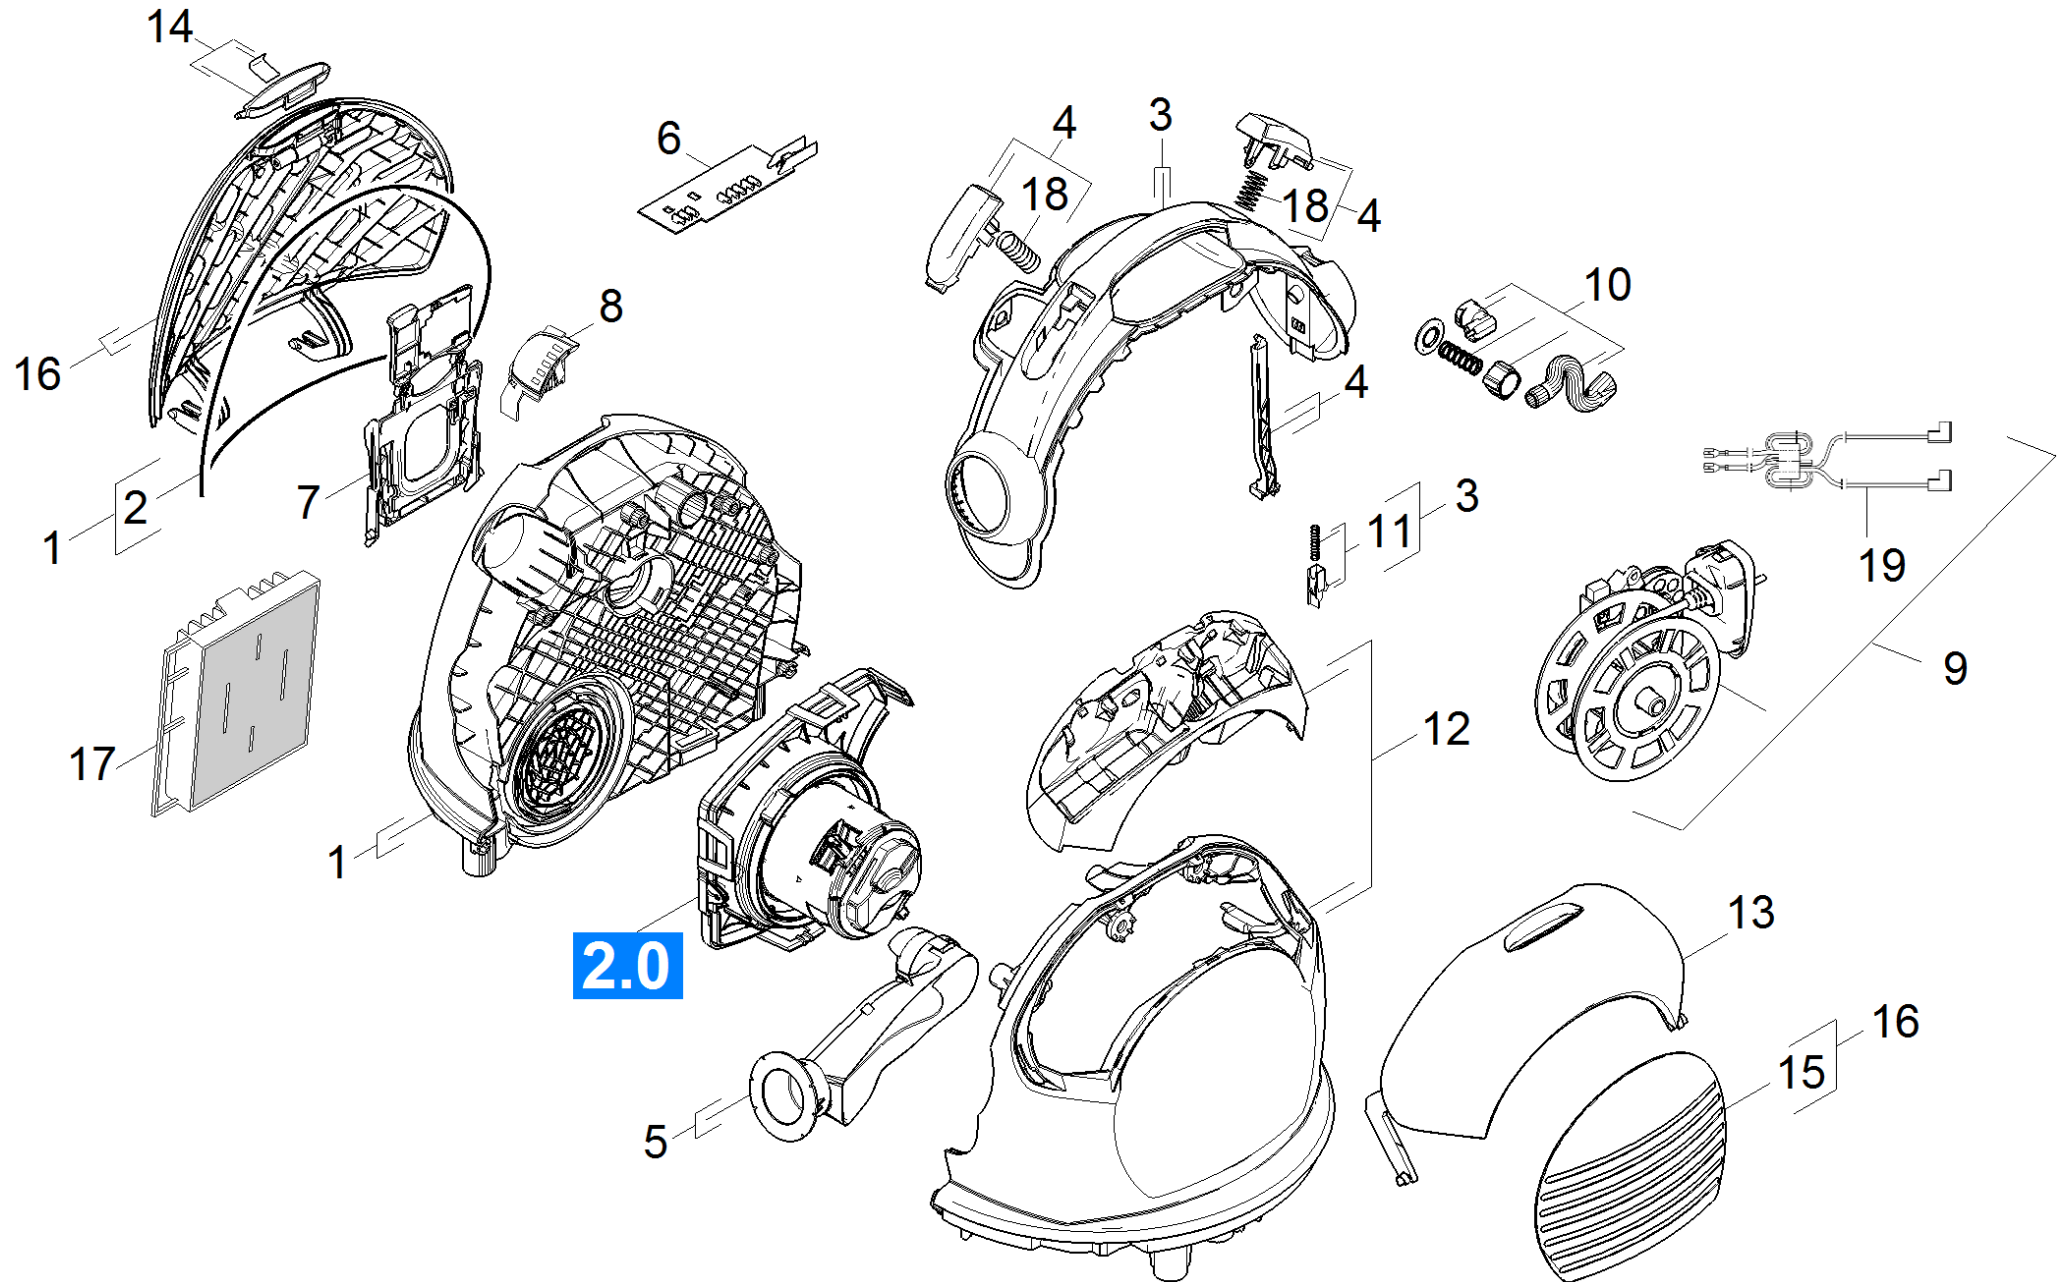

11 Top part

Home and Garden \ Vacuum cleaner \ Dry vacuum cleaner \ VC 6 Premium *EU \ Individual parts \ Top part

11 Top part

Home and Garden \ Vacuum cleaner \ Dry vacuum cleaner \ VC 6 Premium *EU \ Individual parts \ Top part

KÄRCHER

POS	Article no.	Description	Quantity	Unit	Remark	Foot note text
1	4.195-001.0	Housing dust space only for replacement	1.000	ST		
2	6.273-104.0	Seal cellular rubber /sealing soft tube	1.000	M		TO ORDER AS CUT GOODS
3	4.195-006.0	Carrier handle only for replacement	1.000	ST		
4	4.195-007.0	Pushbutton only for replacement	1.000	ST		
5	4.195-002.0	Tube complete	1.000	ST		
6	6.682-737.0	Control system IR	1.000	ST		
7	4.195-109.0	Retainer filter bag complete	1.000	ST		
8	5.195-042.0	Screen LED	1.000	ST		
9	4.195-095.0	Cable automatic for replacement *EU	1.000	ST	/*EU	
10	4.195-146.0	Valve cooling air nur fuer Ersatz	1.000	ST		
11	4.195-012.0	Snap-fit only for replacement	1.000	ST		
12	4.195-013.0	Housing accessories only for replacement	1.000	ST		
13	5.195-091.0	Cover accessory shed	1.000	ST		
14	4.195-167.0	Pushbutton complete replacement VC 6	1.000	ST		
15	4.195-090.0	Grate exhaust air for replacement	1.000	ST		
16	4.195-088.0	Cover dust space complete fuer Ersatz	1.000	ST		
17	6.414-799.0	Filter motor complete	1.000	ST		
18	6.330-170.0	Pressure spring	2.000	ST		
19	4.195-094.0	Cable ferrite ring replacement	1.000	ST		