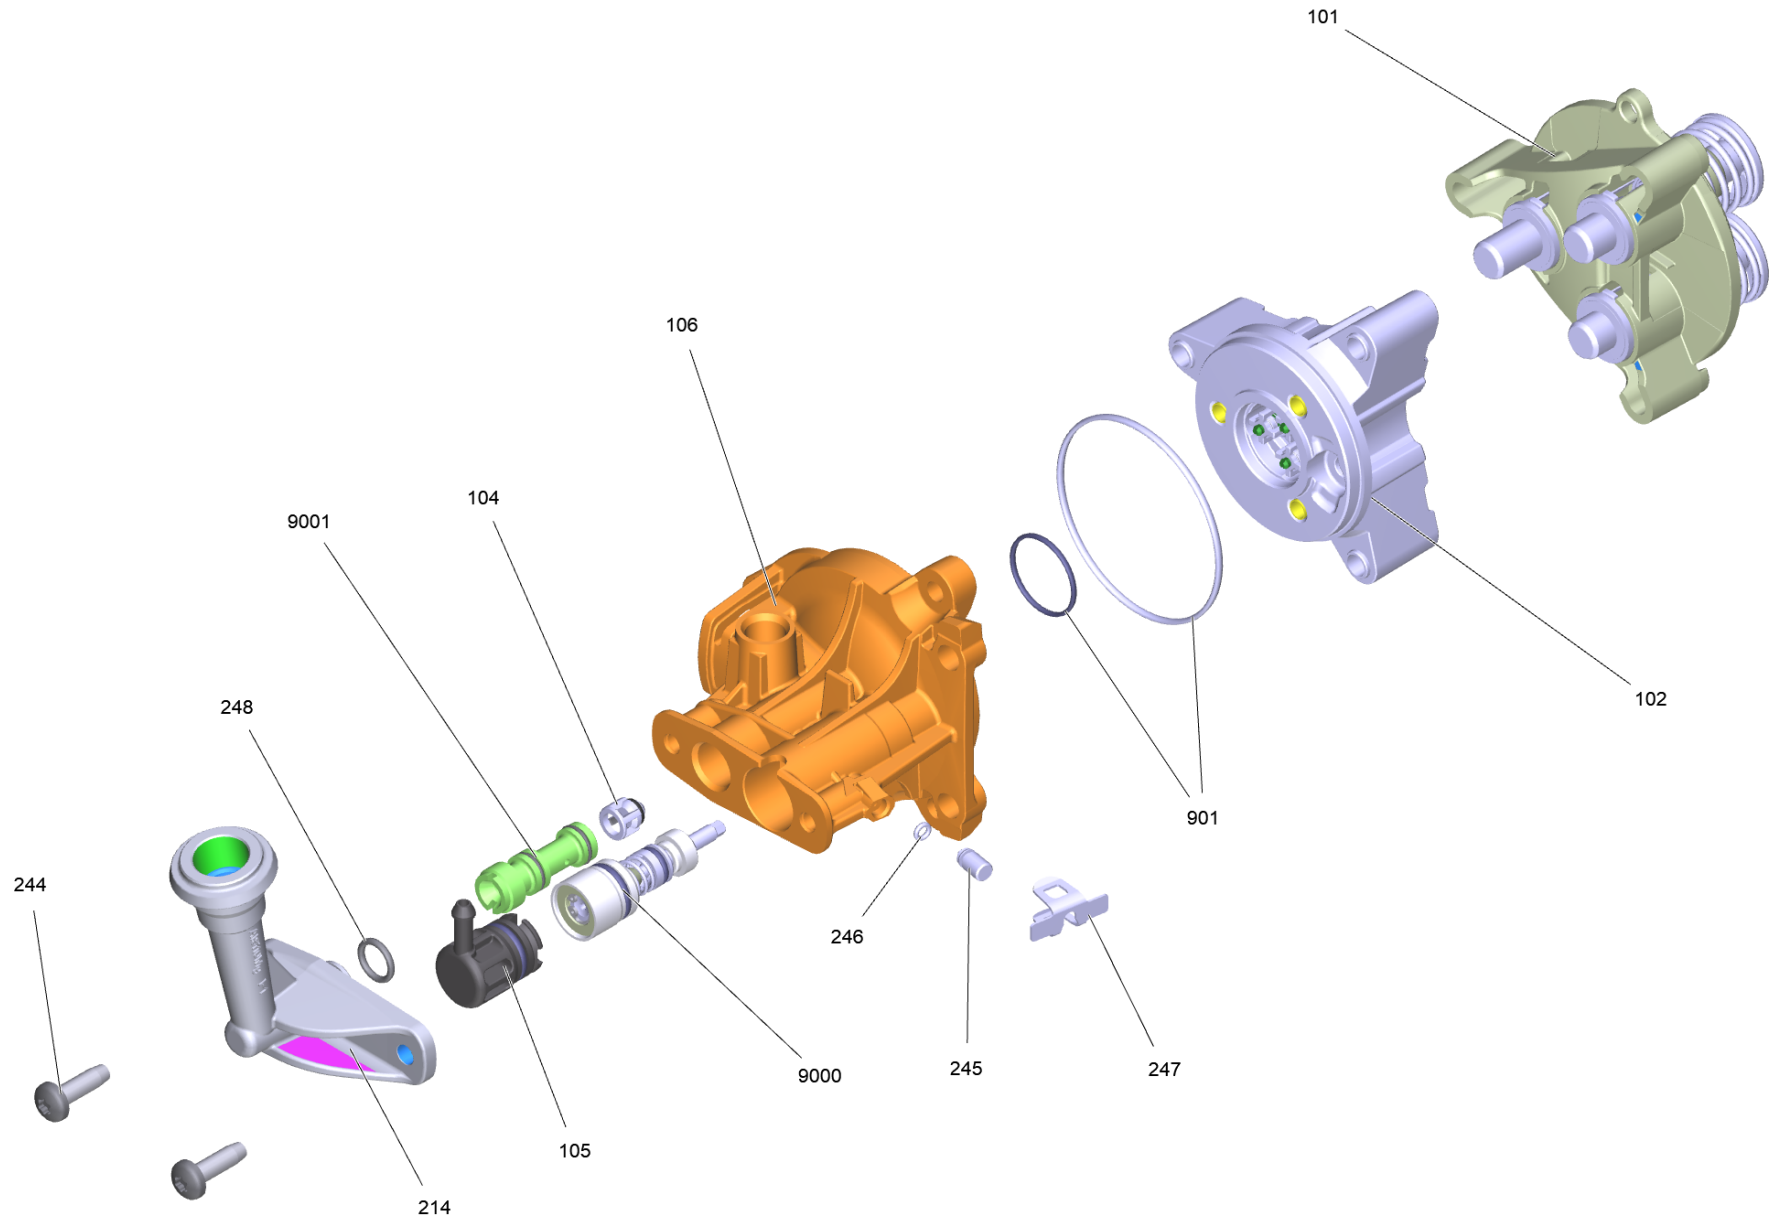

51 Pump head complete K7 *EU

Home and Garden \ High pressure cleaner cold water \ Electric motor \ K 7 \ K 7 Full Control *EU \ Spare parts list K7 Full Control *EU \ Pump set complete K7 2016 \ Pump head complete K7 *EU

KÄRCHER

POS	Article no.	Description	Quantity	Unit
247	5.048-047.0	Clamp pressure sensor	1	PC
102	9.002-525.0	Cylinder head alluminio completo (c/imballo)	1	PC
214	5.789-070.0	High-pressure outlet	1	PC
106	5.062-705.3	Housing K7	1	PC
9001	4.769-034.0	Nozzle insert only for replacement	1	PC
248	6.362-151.0	O-Ring d. 10 x 2 NBR 70	1	PC
246	6.363-625.0	O-Ring seal 2,7x1,5 NBR90	1	PC
101		Piston guidance complete	1	PC
245	5.443-019.0	Plug	1	PC
105	9.002-523.0	Plug completo K7 (c/imballo)	1	PC
244	7.303-048.0	Screw M6x20 -St-R3R (In6Rd)	2	PC
9000	2.885-186.0	Spare parts set excess-current	1	PC
901	4.100-834.0	Spare parts set seals	1	PC
104	4.584-022.0	Valve pin complete	1	PC