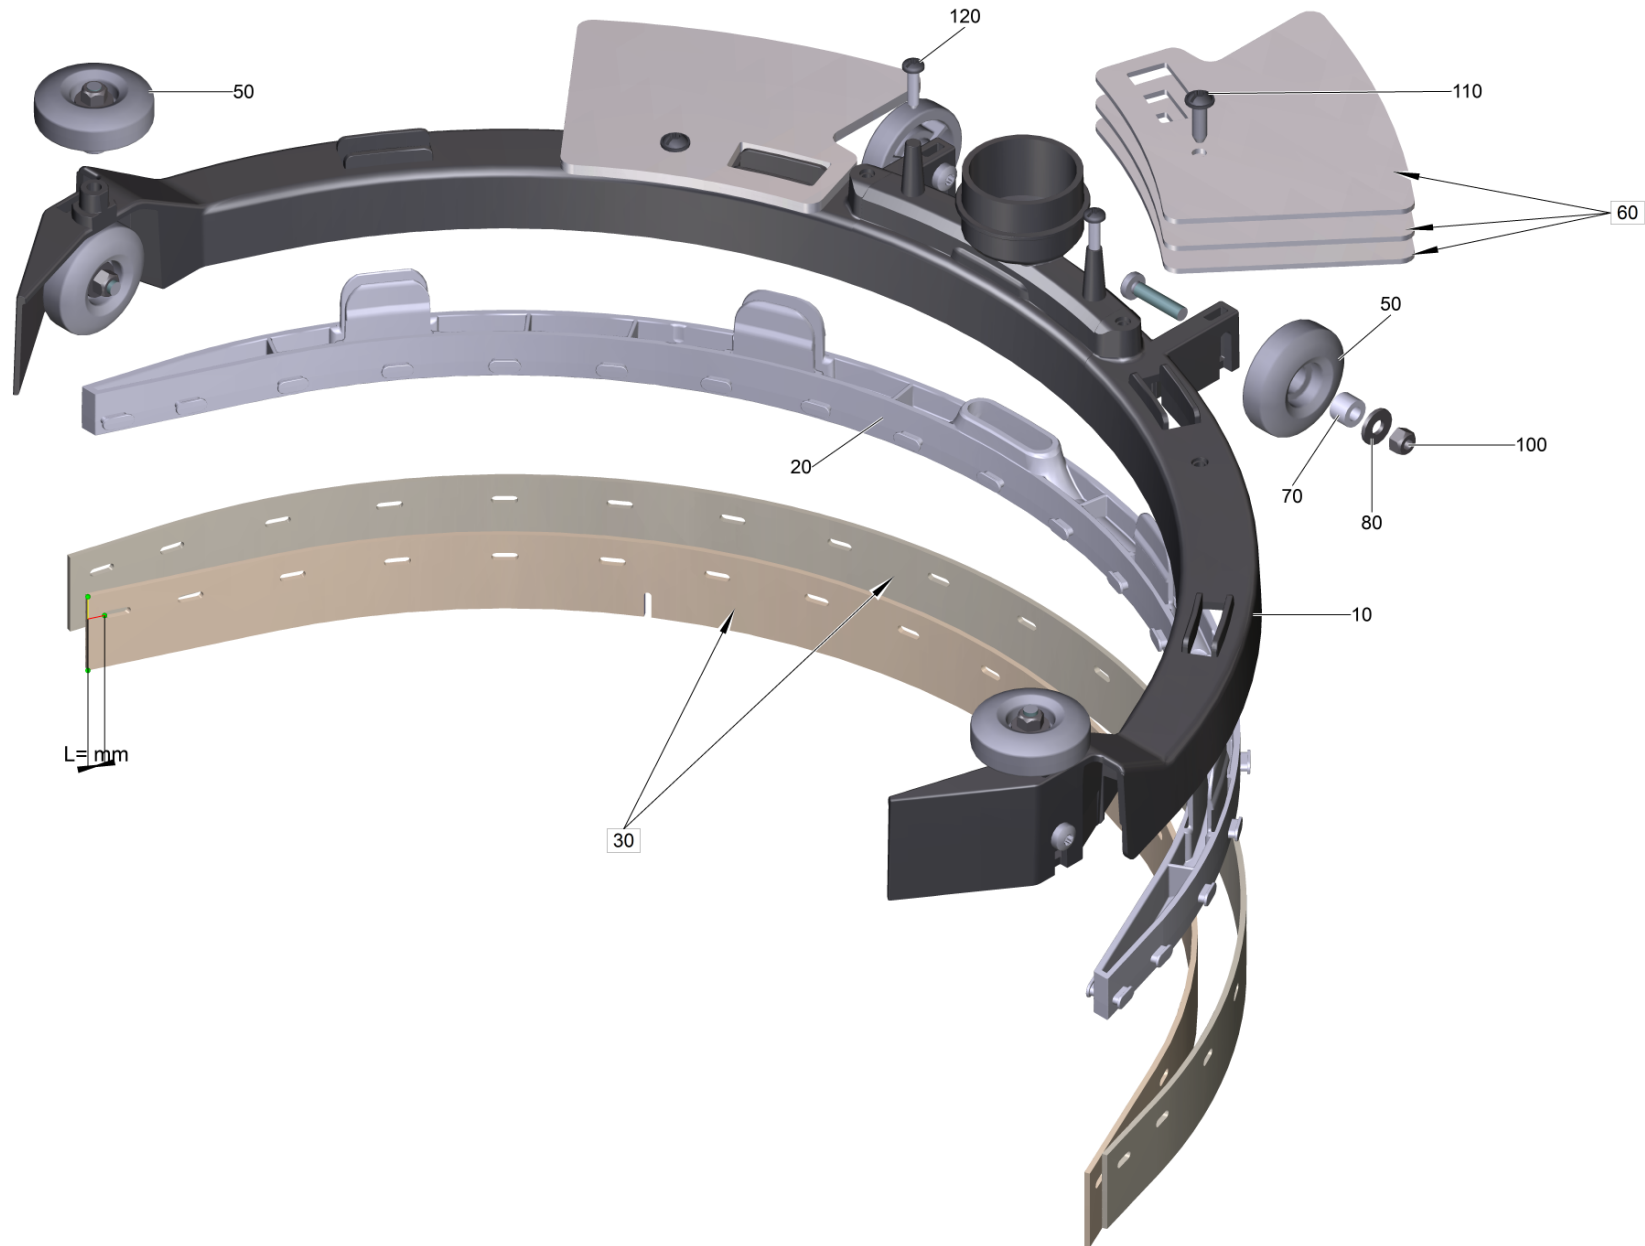

# 130 Suction bar replacement (4.037-067.0)

Professional \ Floor cleaner \ Compact \ BD 38/12 C \*EU \ Brush-head \ Suction bar replacement

## 130 Suction bar replacement (4.037-067.0)

Professional \ Floor cleaner \ Compact \ BD 38/12 C \*EU \ Brush-head \ Suction bar replacement

**KÄRCHER**

POS	Preces Nr.	Apraksts	Quantity	Unit	Piezīme	Zemsvētras piezīme
100	7.311-431.0	hexagon nut	6.000	ST		
20	4.037-119.0	Set spare parts suction bar	1.000	ST		VERSION 1
10	4.037-119.0	Set spare parts suction bar	1.000	ST		VERSION 2
50	4.037-057.0	Set wheel suction bar	6.000	ST		
120	7.303-129.0	Skrūve 4x16 -10.9-R2R (K-In6Rd)	2.000	ST		
110	7.303-107.0	Skrūve 5x16 -10.9-P2R (K-In6Rd)	2.000	ST		
70	5.037-018.0	Sleeve	4.000	ST		
10	5.037-039.0	Suction bar external part	1.000	ST		VERSION 1
20	5.037-517.0	Suction bar internal part	1.000	ST		VERSION 2
30	4.037-059.0	Suction lip set BD 38/12	1.000	ST	L = <6mm	VERSION 1
30	4.037-118.0	Suction lip set BD 38/12	1.000	ST	L = >20mm	VERSION 2
80	5.033-079.0	Washer 5,5/13	6.000	ST		
60	5.037-053.0	Weight suction bar	5.000	ST		