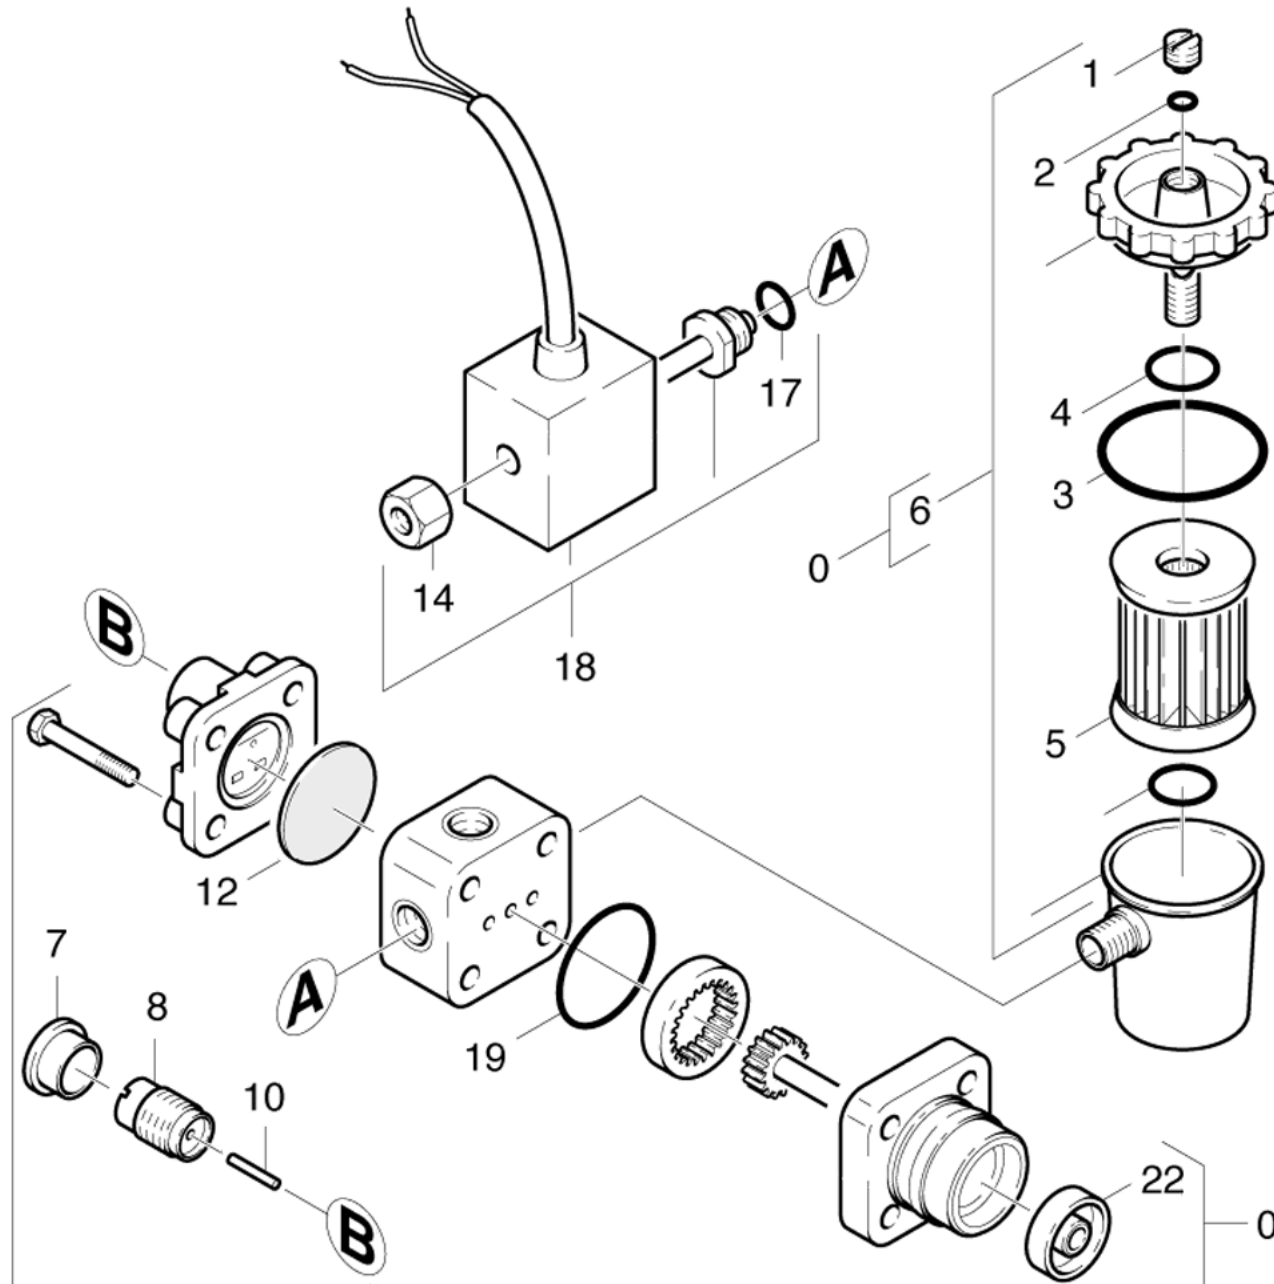

52 Fuel pump

Professional \ High pressure cleaner hotwater \ Electric motor \ HDS 695 *EU \ Spare parts list HDS 695 \ Fuel system \ Fuel pump

52 Fuel pump

Professional \ High pressure cleaner hotwater \ Electric motor \ HDS 695 *EU \ Spare parts list HDS 695 \ Fuel system \ Fuel pump

KÄRCHER

POS	Preces Nr.	Apraksts	Quantity	Unit
0	6.472-925.0	Degļa sūknis - tikai nomainīgai	1.000	ST
1	6.472-107.0	Screw ventilation	1.000	ST
2	6.472-106.0	O-Ring seal 5,0 X 1,8	1.000	ST
3	6.472-111.0	Gredzenblīve 32,0 X 1,6	1.000	ST
4	6.472-112.0	Gredzenblīve 10,0 x 2,4 NBR 70	1.000	ST
5	6.472-113.0	Nomaināmais filtrējošais elements	1.000	ST
6	6.472-123.0	Filter housing complete	1.000	ST
7	6.472-122.0	Protecting cap	1.000	ST
8	6.472-109.0	Housing spring	1.000	ST
10	6.472-108.0	Pin	1.000	ST
12	6.472-128.0	Membrāna	1.000	ST
14	6.472-340.0	Knurled nut	1.000	ST
17	6.472-125.0	O-Ring seal 12,0 X 1,5	1.000	ST
18	6.472-408.0	Solenoida vārsts, pilns komplekts	1.000	ST
19	6.472-120.0	O-ring seal	1.000	ST
22	6.472-105.0	Ass blīvējums	1.000	ST