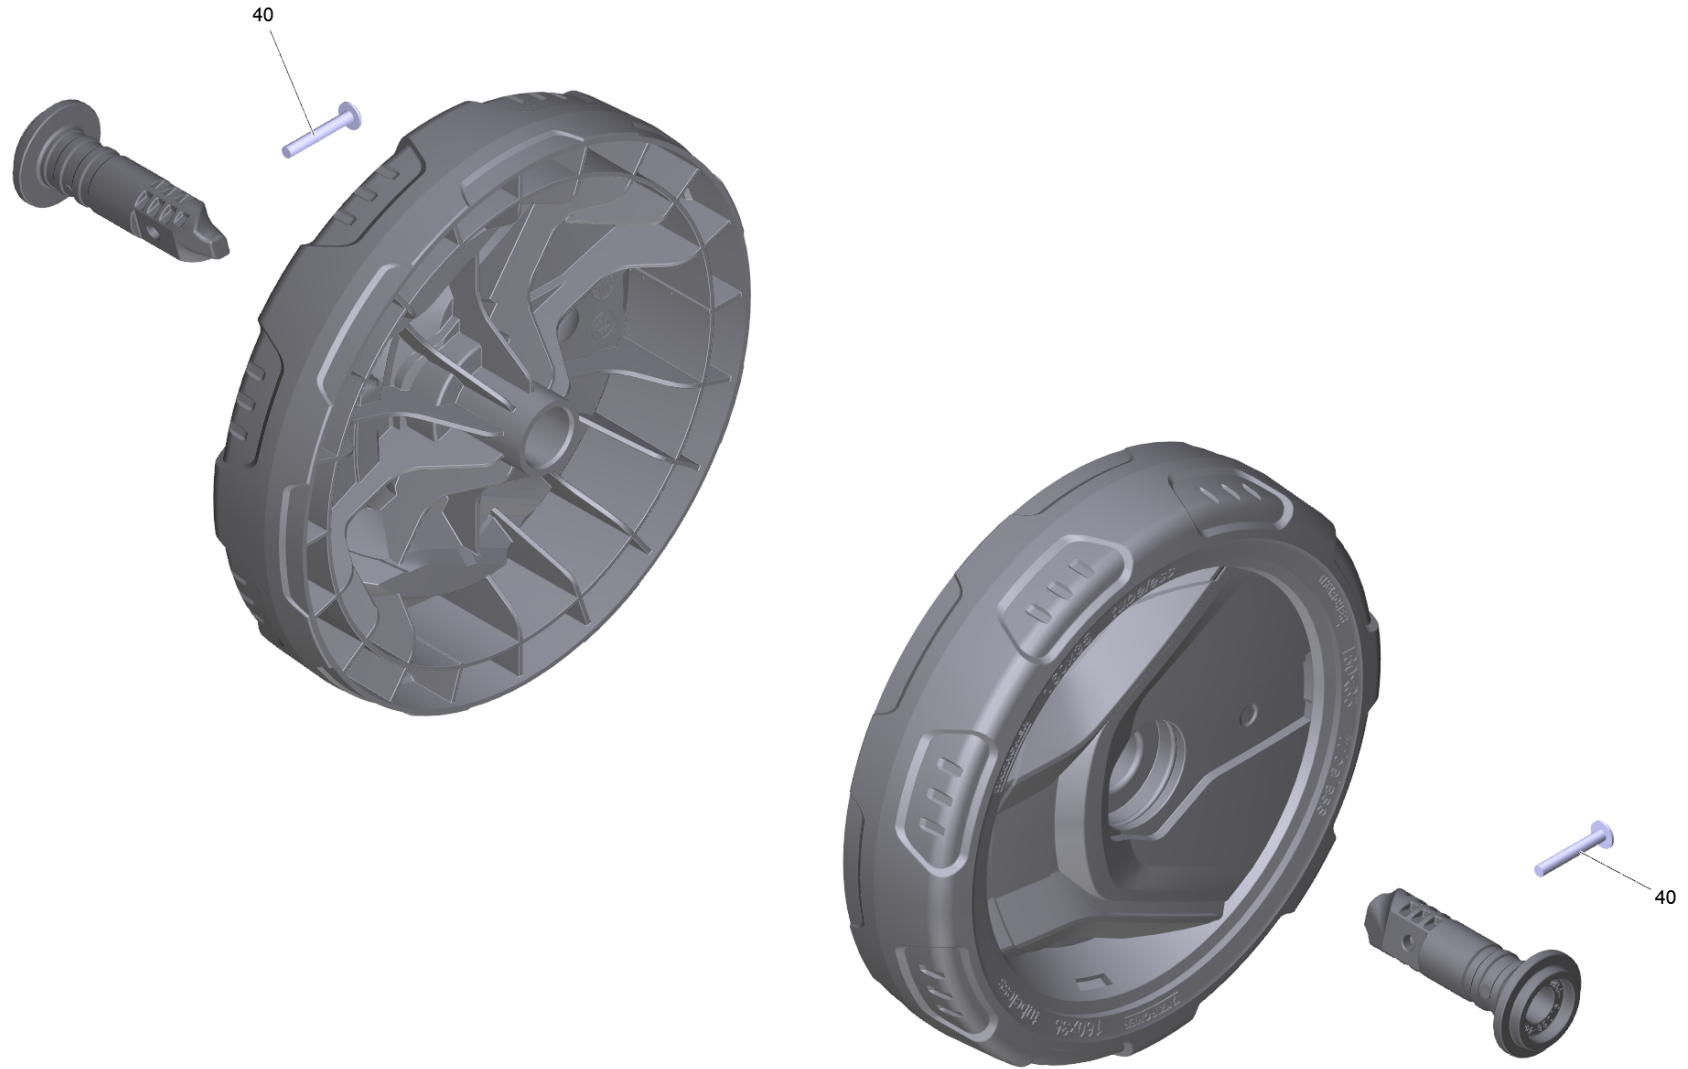

131 Wheel in pairs FC 1K D160 (9.002-438.0)

Home and Garden \ High pressure cleaner cold water \ Electric motor \ K 4 \ K 4 Full Control *EU \ Spare parts list K4 Full Control *EU \ Wheel in pairs FC 1K D160

POS	Article no.	Description	Quantity	Unit
40	9.086-221.0	Screw ATF 4.1x22	1	PC