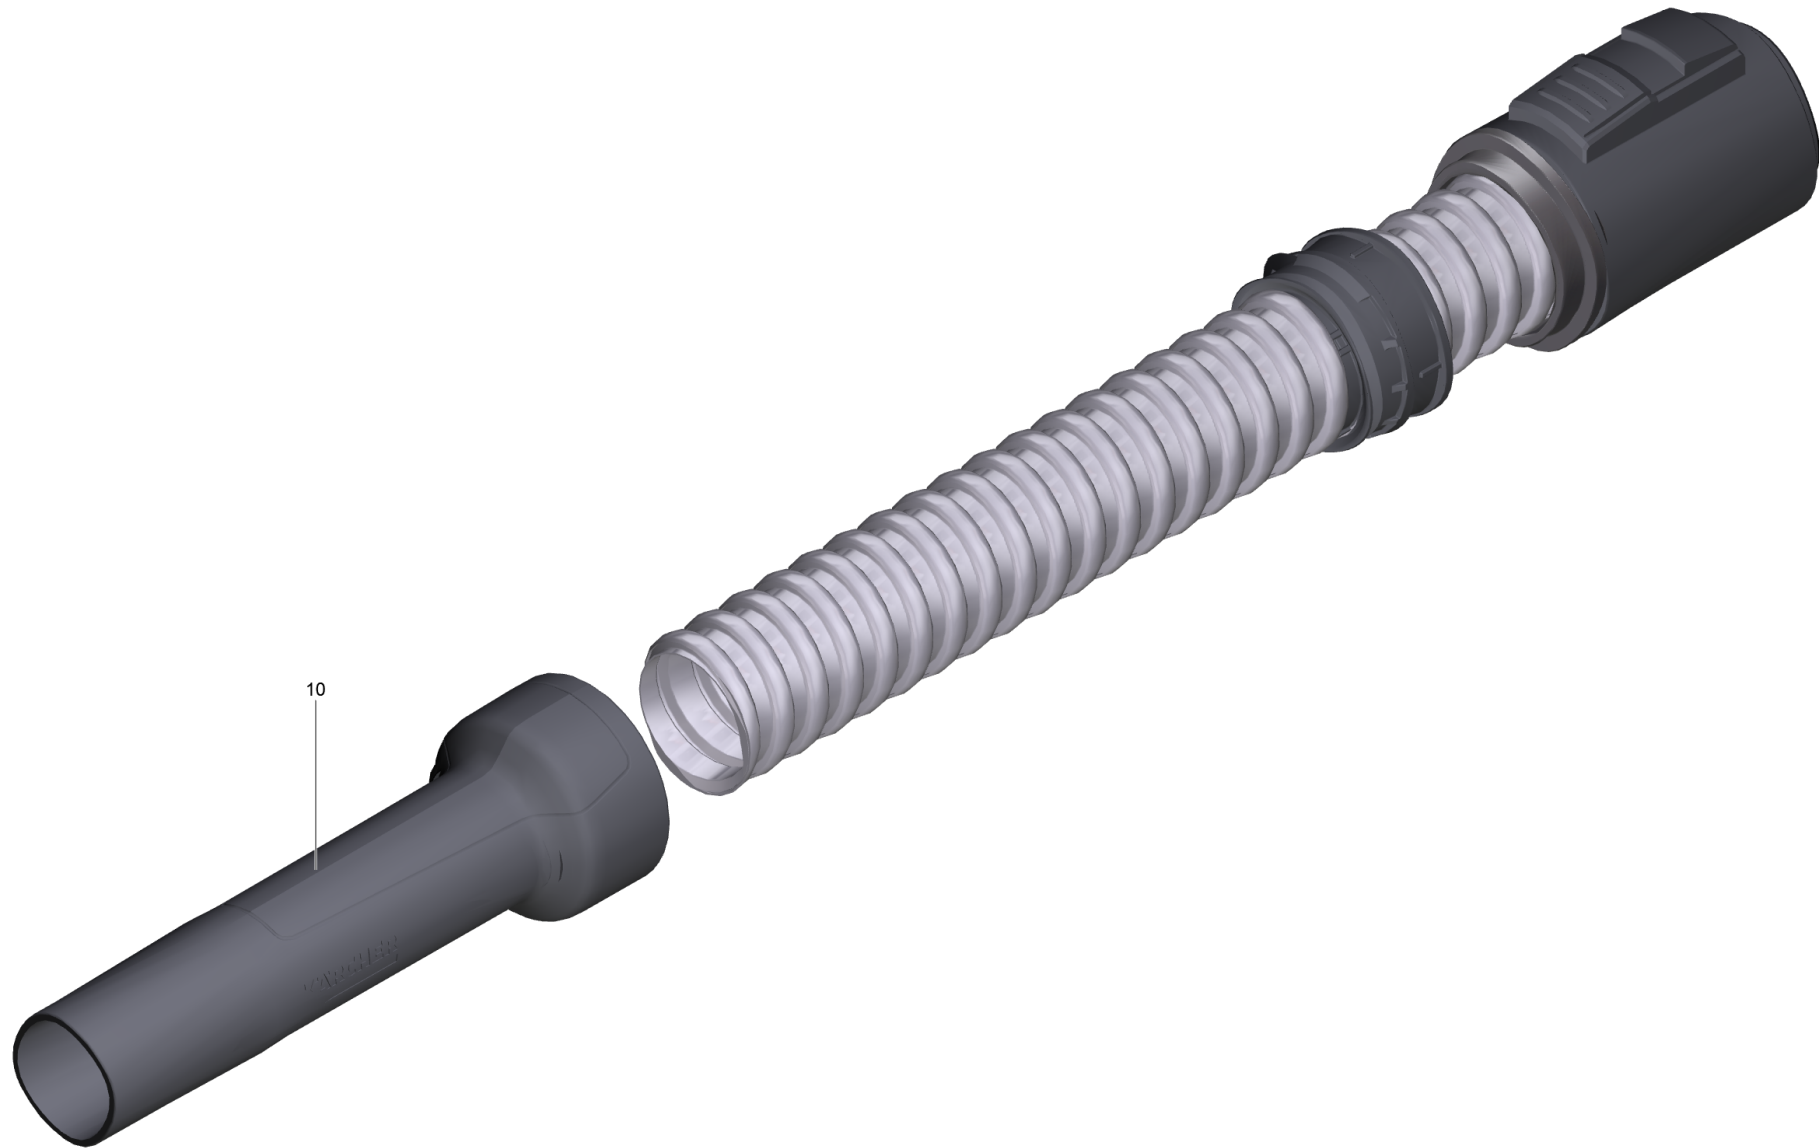

## 4 Suction hose complete for replacement WD 2 (4.440-132.3)

Home and Garden \ Vacuum cleaner \ Wet-/Dry vacuum cleanerwet \ WD 2 Plus V-12/4/18/C (YYY) \*GB \ Suction hose complete for replacement WD 2

POS	Article no.	Description	Quantity	Unit
10	5.628-016.3	Hand grip WD 2 for replacement	1	PC