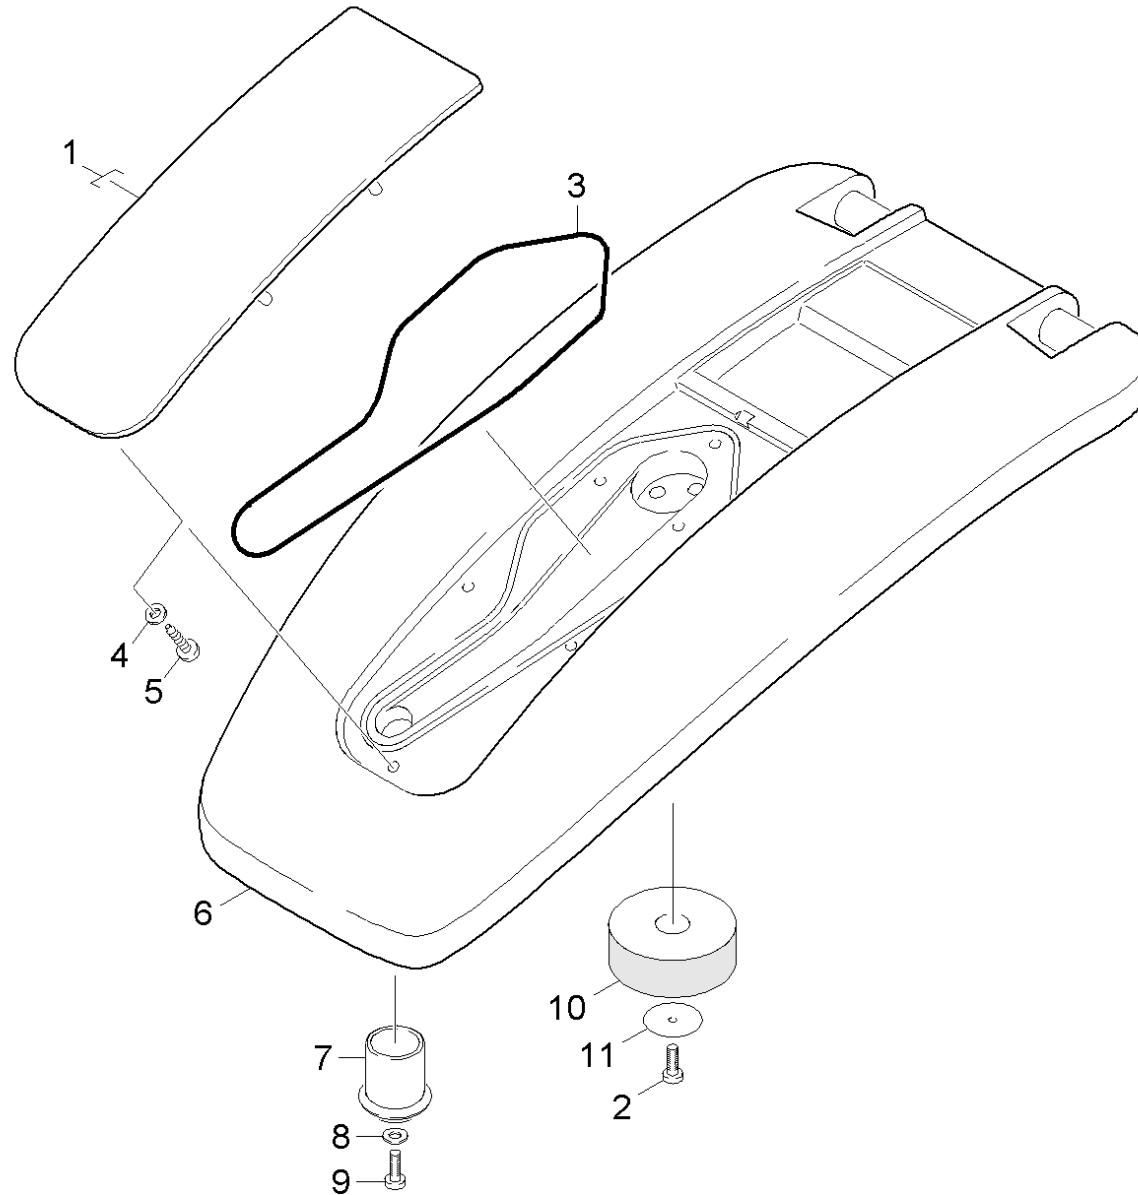

## 12 Cap of a tank

Professional \ Floor cleaner \ Walk behind \ B 60 W Bp CLASSIC \*EU \ Documentation B 60 W \ Spare parts list B 60 W \ Tank \ Cap of a tank

## 12 Cap of a tank

Professional \ Floor cleaner \ Walk behind \ B 60 W Bp CLASSIC \*EU \ Documentation B 60 W \ Spare parts list B 60 W \ Tank \ Cap of a tank

**KÄRCHER**

POS	Article no.	Description	Quantity	Unit	Foot note text
1	5.069-007.0	Covering cap	1	PC	
2	7.303-107.0	Screw 5x16 -10.9-P2R (K-In6Rd)	1	PC	
3	6.273-196.0	Seal string cellular rubber	1	m	TO ORDER AS CUT GOODS
6	5.064-040.0	Cover BR/BD 55.60 W	1	PC	
7	5.363-549.0	Joint ring Frischwasseroeffnung	1	PC	
8	7.312-267.0	Washer 5-A2 ISO 7094	1	PC	
9	7.303-105.0	Screw 5x25 -A2-70-bk (In6Rd)	1	PC	
10	5.585-044.0	Float BR/BD 55/60	1	PC	
11	5.115-754.0	Washer	1	PC	
4	7.312-266.0	Washer 6-A2 ISO 7094	6	PC	
5	7.303-104.0	Screw 5x16 -A2-70 (IN6RD)	6	PC	