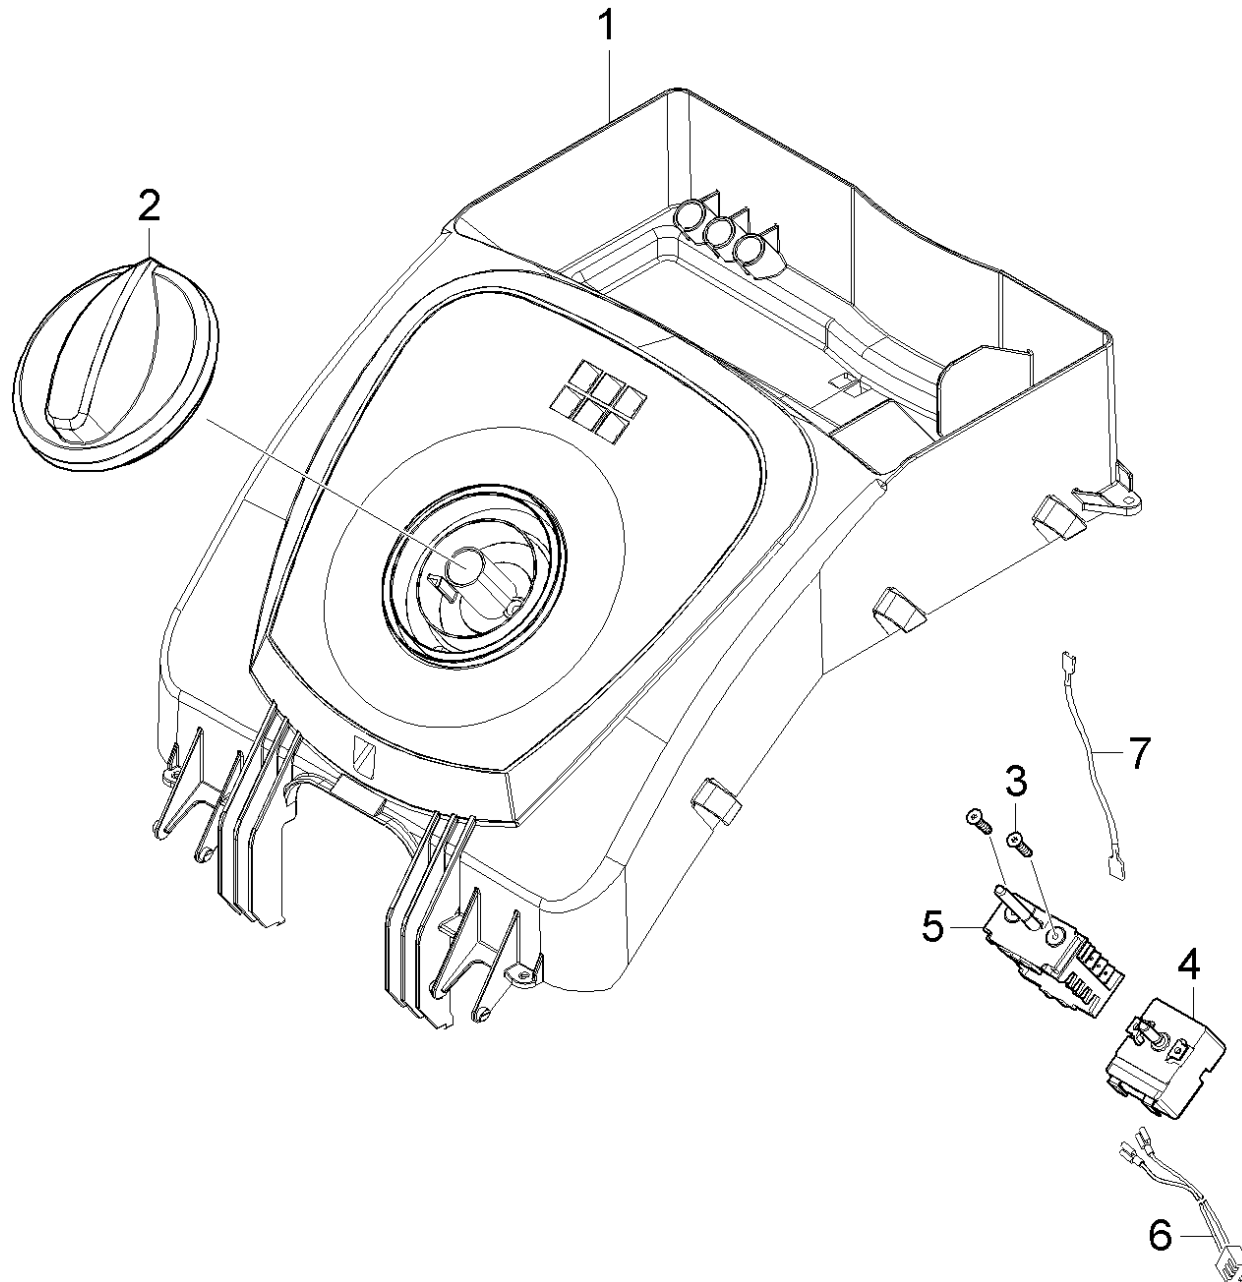

110 Control panel

Professional \ High pressure cleaner hotwater \ Electric motor \ HDS 8/18 -4C Basic *EU \ Spare parts list HDS 8/18-4C Basic \ Control panel

110 Control panel

Professional \ High pressure cleaner hotwater \ Electric motor \ HDS 8/18 -4C Basic *EU \ Spare parts list HDS 8/18-4C Basic \ Control panel

KÄRCHER

POS	Article no.	Description	Quantity	Unit
1	4.841-304.0	Control panel complete only for replacem	1	PC
2	5.324-146.0	Handle	1	PC
3	7.305-019.0	Countersunk screw M4x16 -8.8-R2R (In6Rd	2	PC
4	4.686-021.0	Thermostat complete only for replacement	1	PC
5	4.630-002.0	Switch program selection only for replac	1	PC
6	6.649-893.3	Cable 2x0,35 850mm	1	PC
7	4.821-117.0	Cable 0,75x160 - red	1	PC