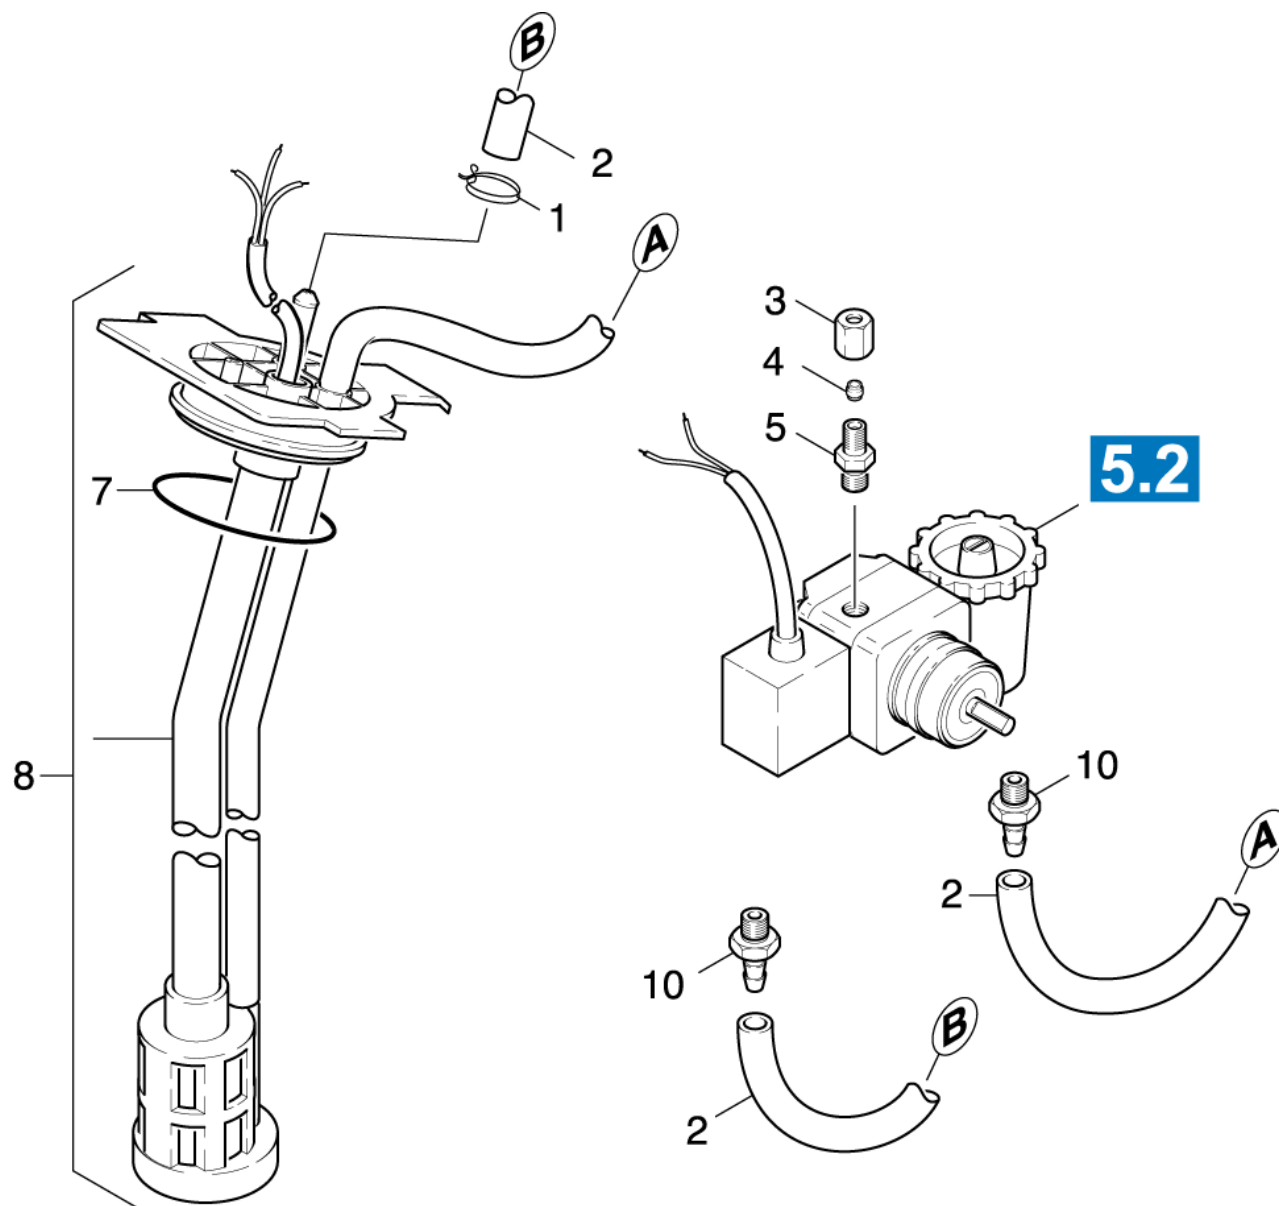

51 Pump fuel

Overview technical documents/Professional/High pressure cleaner hotwater/Electric motor/HDS 4.5/19 -4M Eg (1.027-357.0)/Spare parts list HDS 4.0/20 4.5/22/50 Pump fuel/51 Pump fuel

51 Pump fuel

Overview technical documents/Professional/High pressure cleaner hotwater/Electric motor/HDS 4.5/19 -4M Eg (1.027-357.0)/Spare parts list HDS 4.0/20 4.5/22/50 Pump fuel/51 Pump fuel

Rez.daļas/nodil.pakļ.daļas	Poz.	Materiāla Nr.	Nosaukums	Daudzums	Pārdoš. vienība	no sēr. Nr..	līdz sēr. Nr.
	1	6.389-768.0	Hose clip	1.000	ST	0000000000	0000000000
X-X	2	6.389-534.0	Šļūtene	1.000	M	0000000000	0000000000
X	3	6.389-262.0	Uzmavuzgrieznis A 4-LL	1.000	ST	0000000000	0000000000
X-X	4	6.389-263.0	Griezies gredzens	1.000	ST	0000000000	0000000000
	5	6.389-261.0	Screw union	1.000	ST	0000000000	0000000000
	7	6.362-855.0	O-Ring seal 56,0 X 4,0	1.000	ST	0000000000	0000000000
	8	4.421-631.0	Pipeline	1.000	ST	0000000000	0000000000
	10	6.472-927.0	Hose stem	2.000	ST	0000000000	0000000000