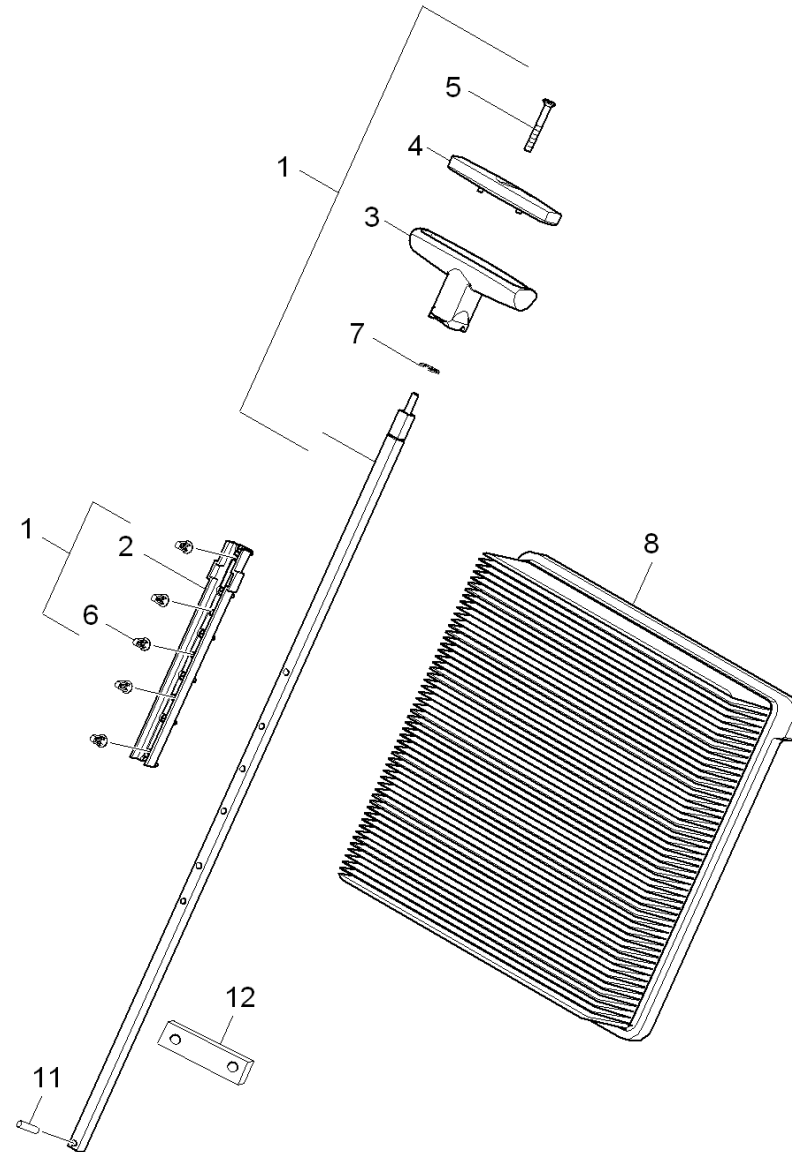

## 70 Filter box

Overview technical documents/Professional/Sweepers/Combustion engine/KM 75/40 W P (1.049-205.0)/Spare parts list KM 75/450 Benzin/70 Filter box

## 70 Filter box

Overview technical documents/Professional/Sweepers/Combustion engine/KM 75/40 W P (1.049-205.0)/Spare parts list KM 75/450 Benzin/70 Filter box

Rez.daļas/nodil.pakļ.dājas	Poz.	Materiāla Nr.	Nosaukums	Daudzums	Pārdoš. vienība
	1	4.040-643.0	Filter vibrator complete	1.000	ST
X-X	2	5.030-900.0	Stripper	1.000	ST
	3	5.321-736.0	Handhold	1.000	ST
X	4	5.326-028.0	Button	1.000	ST
	5	7.305-094.0	Countersunk screw M5x40 -A2-70 (IN6RD)	1.000	ST
X-X	6	6.315-068.0	Rivet	5.000	ST
X-X	7	7.343-303.0	Locking ring 8-A2 DIN 6799	1.000	ST
X-X	8	5.731-635.0	Filtrs KM75/40	1.000	ST
X-X	11	7.314-945.0	Spring pin 5,0x28-St ISO 8752	1.000	ST
	12	5.009-352.0	Sheet metal component guide	1.000	ST