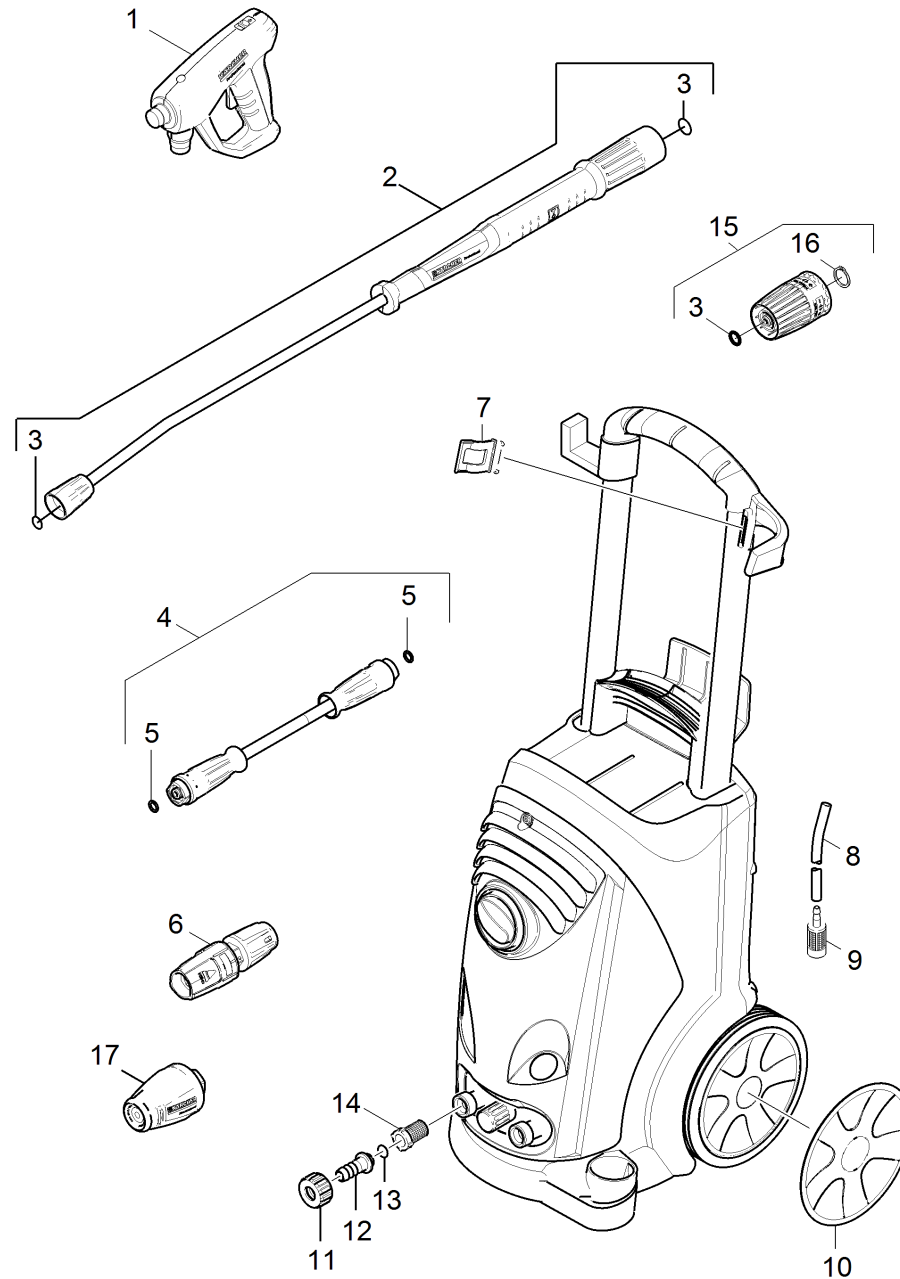

1020 Short spare parts list

Professional \ High pressure cleaner cold water \ Electric motor \ HD 7/18 C Plus \ Short spare parts list

1020 Short spare parts list

Professional \ High pressure cleaner cold water \ Electric motor \ HD 7/18 C Plus \ Short spare parts list

POS	Preces Nr.	Apraksts	Quantity	Unit	Zemsvētras piezīme
1	4.118-005.0	EASY!Force Advanced	1.000	ST	
2	4.112-006.0	Jet pipe TR 840 mm	1.000	ST	
3	2.880-001.0	Spare part set seals TR	1.000	ST	
4	6.110-034.0	Hose assembly TR DN6 25MPa 10m	1.000	ST	
5	2.880-154.0	O-Ring kit	1.000	ST	
6	4.117-033.0	Triple jet nozzle TR 040	1.000	ST	
7	5.044-216.0	Turētājs	1.000	ST	
8	6.388-216.0	Šļūtene DN 5	1.000	M	TO ORDER AS CUT GOODS
9	5.731-652.0	Filtrs ar atsvariņu	1.000	ST	
10	4.515-323.0	Spare parts set wheel cap basalt grey RA	1.000	ST	
11	5.310-065.0	Nut	1.000	ST	
12	5.443-229.0	Hose stem	1.000	ST	
13	6.362-078.0	Gredzenblīve 13,3x2,4	1.000	ST	
14	6.414-252.0	Sieta filtrs	1.000	ST	
15	4.118-007.0	Rotary controller TR 270L	1.000	ST	
16	7.343-069.0	Locking ring	1.000	ST	
17	4.114-020.0	Dirt blaster TR 040 LowEnd	1.000	ST	