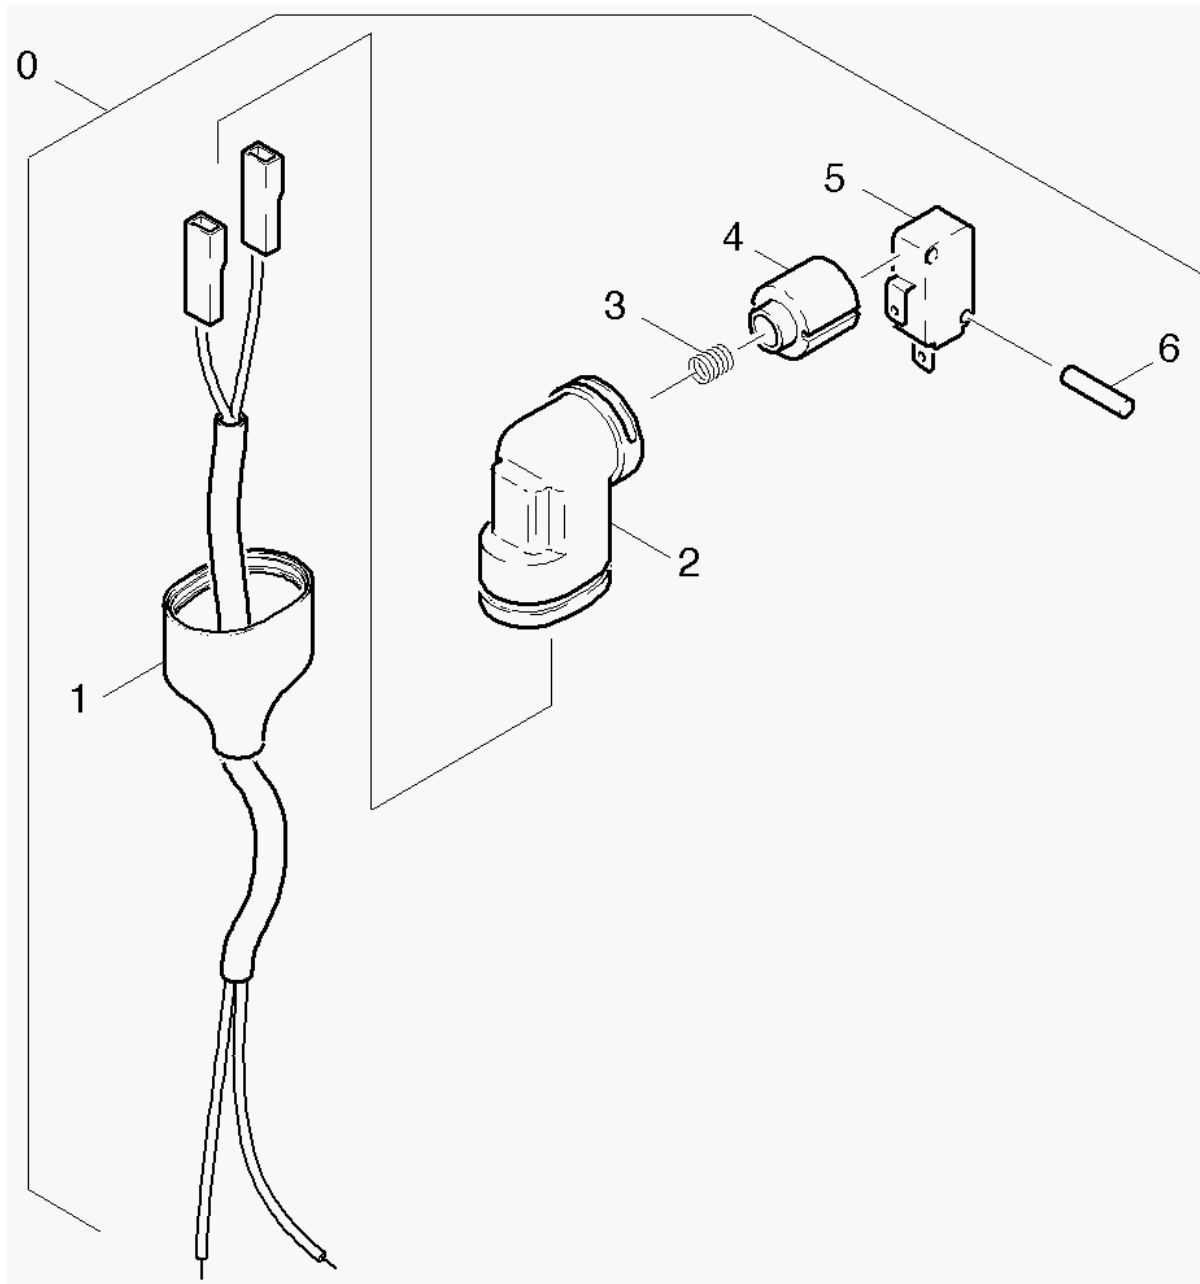

62 Switch

Professional \ High pressure cleaner hotwater \ Electric motor \ HDS 798 C ECO *EU \ Spare parts list HDS 798 C Eco \ Electric control box \ Switch

62 Switch

Professional \ High pressure cleaner hotwater \ Electric motor \ HDS 798 C ECO *EU \ Spare parts list HDS 798 C Eco \ Electric control box \ Switch

KÄRCHER

POS	Article no.	Description	Quantity	Unit
0	4.744-001.0	Switch complete -nur fuer Ersatz-	1.000	ST
1	6.648-111.0	Control cable	1.000	ST
2	5.042-860.0	Holder	1.000	ST
3	5.332-322.0	Spring	1.000	ST
4	5.053-051.0	Bracket	1.000	ST
5	6.631-807.0	Micro switch	1.000	ST
6	7.314-664.0	Straight grooved pin 3,0x20-KU ISO 8740	1.000	ST