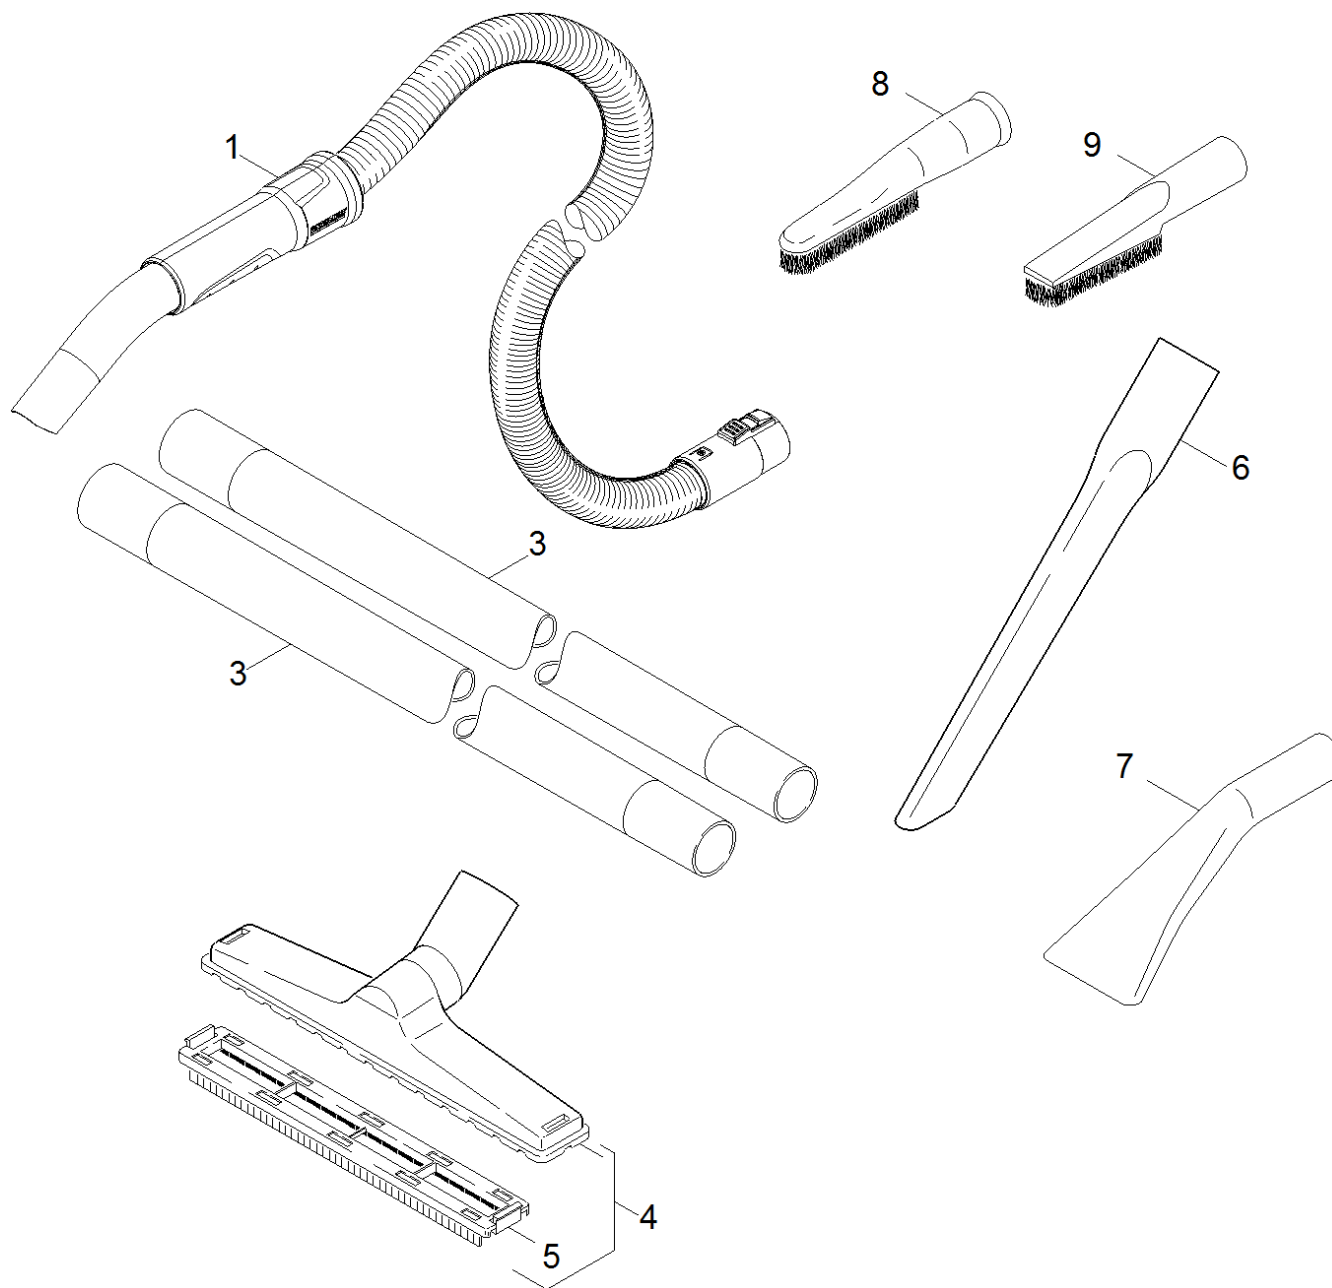

Spare parts list

Accessories

30 Accessories

POS	Article no.	Description	Quantity	Unit
7	2.863-145.0	Car nozzle packaged	1.000	ST
6	2.863-004.0	Crevice nozzle extra long flame-retardin	1.000	ST
4	2.862-141.0	Floor tool complete	1.000	ST
5	9.036-892.0	Mixing insert	1.000	ST
8	2.863-147.0	Suction brush black	1.000	ST
9	2.863-146.0	Suction brush white	1.000	ST
1	4.440-046.0	Suction hose complete DN35	1.000	ST
3	9.039-339.0	Suction tube nichtrostender Stahl	2.000	ST