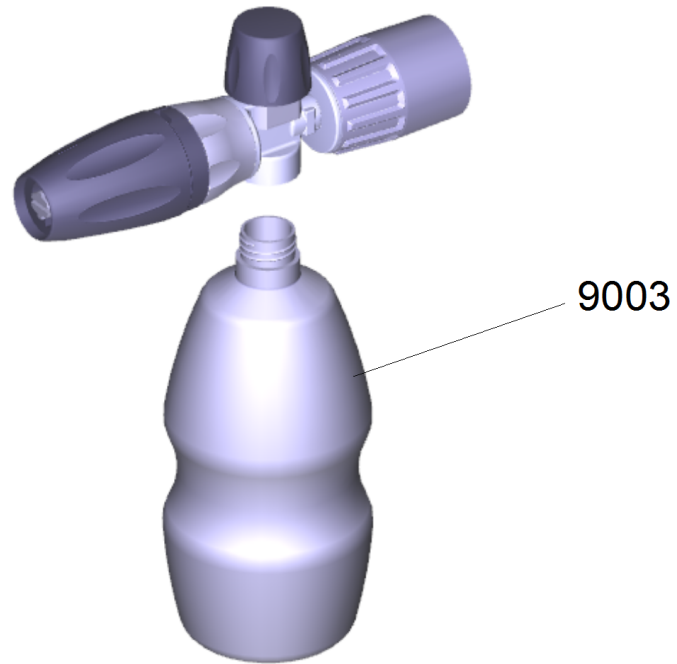

1 Spare parts list foam lance TR Ø1,25 / Ø

Professional \ High pressure cleaner hotwater \ Accessories \ Foam lance TR nozzle 042 \ Spare parts list foam lance TR Ø1,25 / Ø

1 Spare parts list foam lance TR Ø1,25 / Ø

Professional \ High pressure cleaner hotwater \ Accessories \ Foam lance TR nozzle 042 \ Spare parts list foam lance TR Ø1,25 / Ø

POS	Article no.	Description	Quantity	Unit
9001	6.686-604.0	Spare part set TR foam lance Ø1,25 / Ø1,	1.000	ST
9002	6.414-049.0	Filter foam lance only for replacement	1.000	ST
9003	6.414-050.0	Tank grey only for replacement 1L	1.000	ST