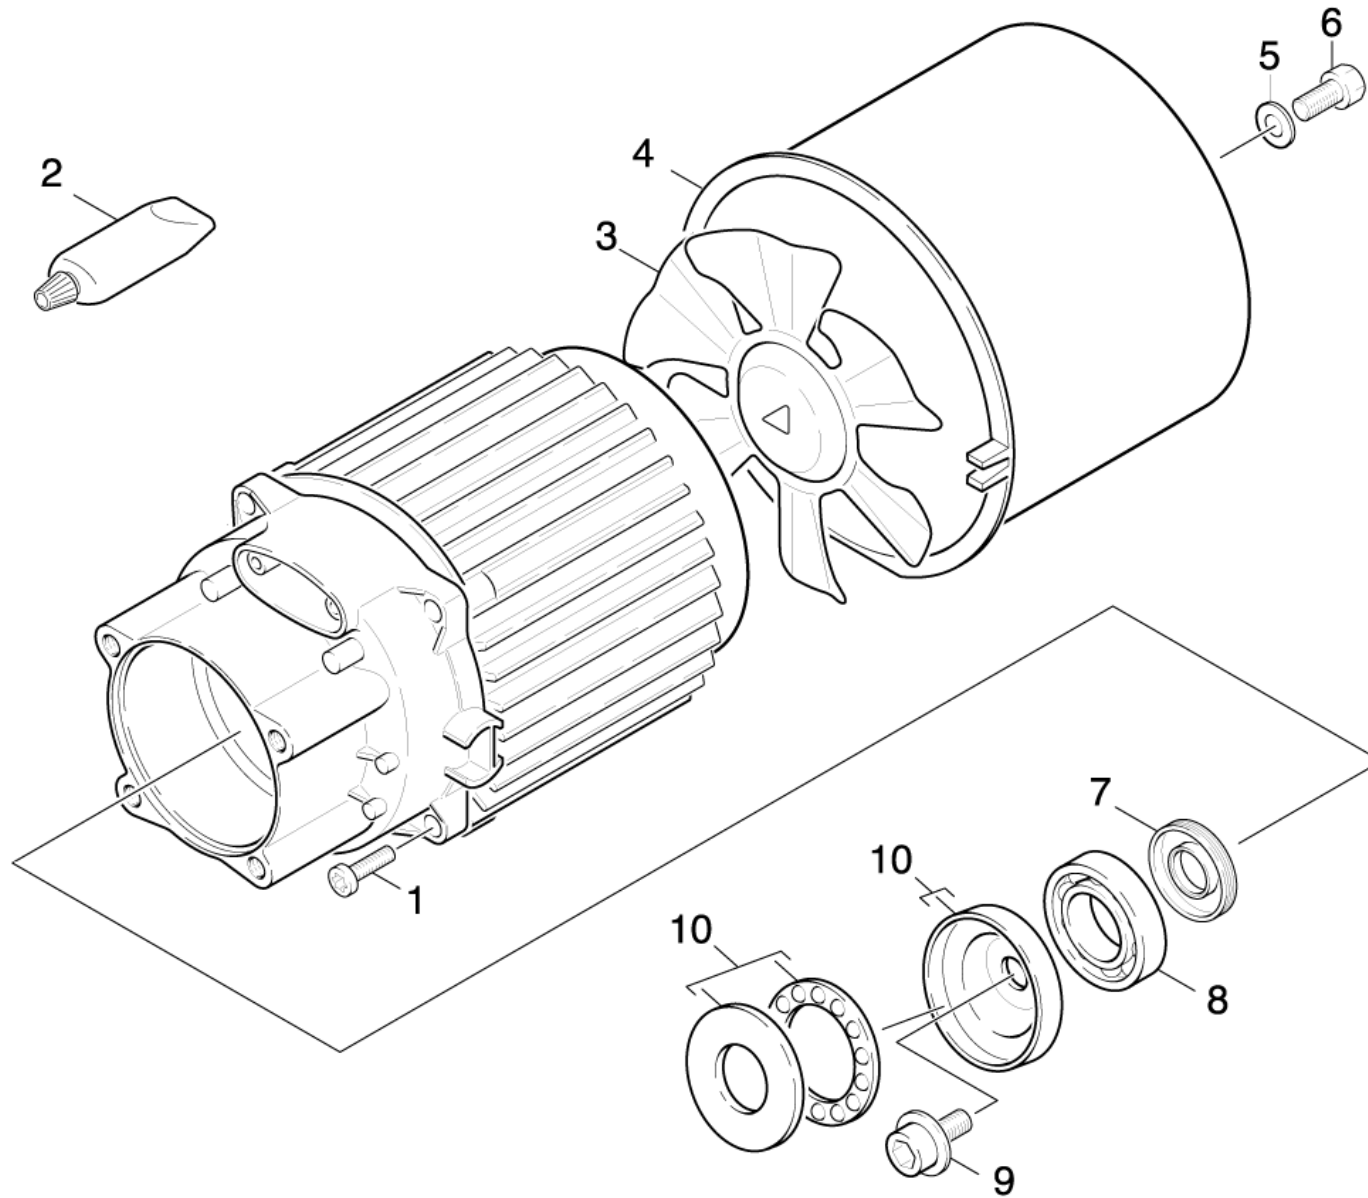

31 Motor

Home and Garden \ High pressure cleaner cold water \ Electric motor \ K 3 \ K 3 *GB \ Spare parts list K4.68MD *EU \ Motor \ Motor

31 Motor

Home and Garden \ High pressure cleaner cold water \ Electric motor \ K 3 \ K 3 *GB \ Spare parts list K4.68MD *EU \ Motor \ Motor

KÄRCHER

POS	Article no.	Description	Quantity	Unit
1	9.086-185.0	Screw M 5x20	4	PC
2	6.964-092.0	Viscous oil 50ml	1	PC
3	9.039-188.0	Blower wheel	1	PC
4	6.964-090.0	Housing blower	1	PC
5	7.312-233.0	Serrated lock washer A8,4-FSt-A3E DIN67	1	PC
6	7.304-395.0	Hexagonal head screw M8x16-8.8-A2E ISO	1	PC
7	9.078-007.0	Rotary shaft seal 17x35x5	1	PC
8	7.401-010.0	Ball bearing 6303 -St DIN 625	1	PC
9	9.086-169.0	Wobble plate screw M8x16	1	PC
10	9.001-289.0	Wobble plate	1	PC