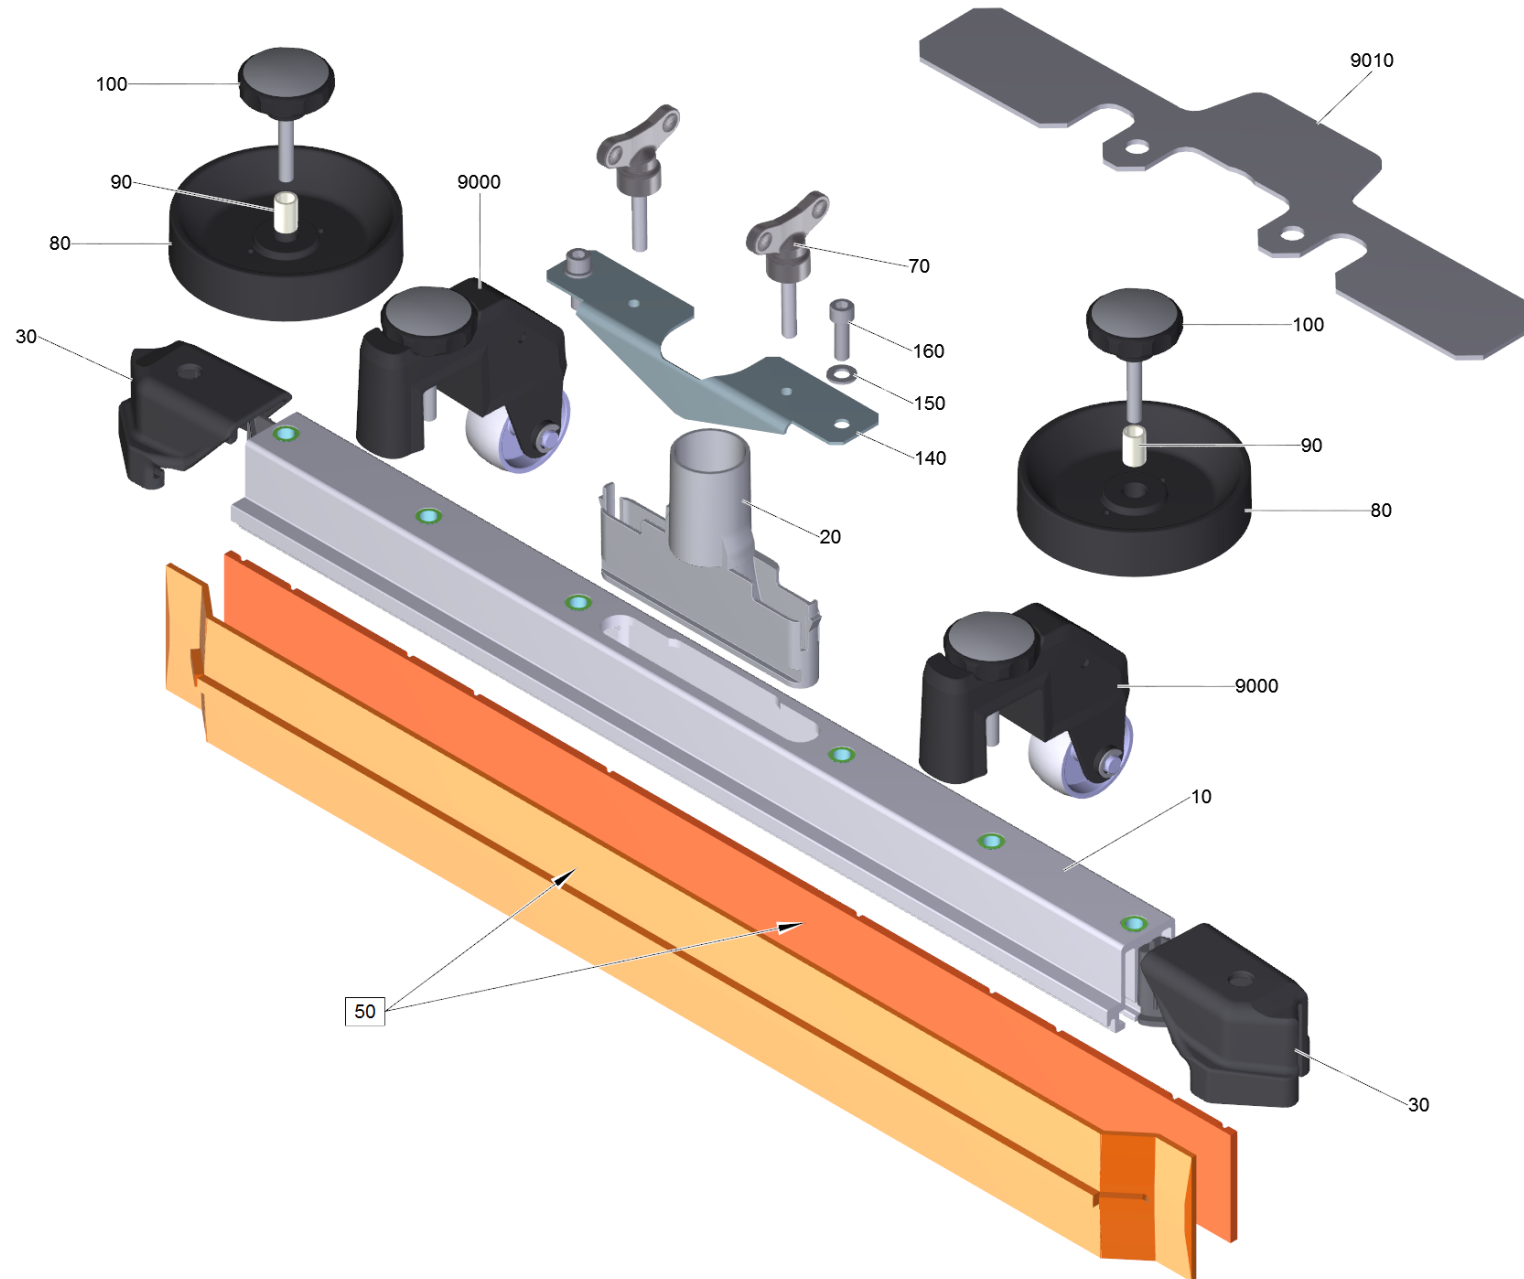

Suction bar straight 770mm (4.777-407.0)

Professional \ Floor cleaner \ Walk behind \ BD 40/25 C Bp *EU \ Spare parts list BR/BD 40/25 C \ Suction mechanism \ Suction bar \ Suction bar straight 770mm

Suction bar straight 770mm (4.777-407.0)

Professional \ Floor cleaner \ Walk behind \ BD 40/25 C Bp *EU \ Spare parts list BR/BD 40/25 C \ Suction mechanism \ Suction bar \ Suction bar straight 770mm

KÄRCHER

POS	Article no.	Description	Quantity	Unit
10		Suction bar pre-assembled straight 770mm	1	PC
20	5.033-601.0	Suction nipple	1	PC
30	2.885-294.0	End piece left / right spare parts set	1	PC
50	6.273-262.0	Rubber lip set anti stripe oil resistant	1	ZSA
50	6.273-353.0	Rubber lip set standard	1	SET
50	6.273-354.0	Rubber lip set oil resistant	1	SET
140	4.044-129.0	Support plate suction bar complete	1	PC
9000	2.640-023.0	Add-on kit rollers suction bar	1	PC
9010	5.128-339.0	Additional weight suction bar	1	PC
9500	4.035-619.0	Set deflector roll stack formation SB	1	PC
70	5.305-008.0	Wing screw M8x30 VA	2	PC
80	5.515-346.0	Deflector roll suction bar D120	2	PC
90	5.094-231.0	Sleeve suction bar in VA	2	PC
100	6.321-239.0	Star grip VA Ø50x43	2	PC
150	7.312-017.0	Washer 8-A2 ISO 7089	2	PC
160	7.306-142.0	Cylinder head screw M 8x25-A4-70 ISO 47	2	PC