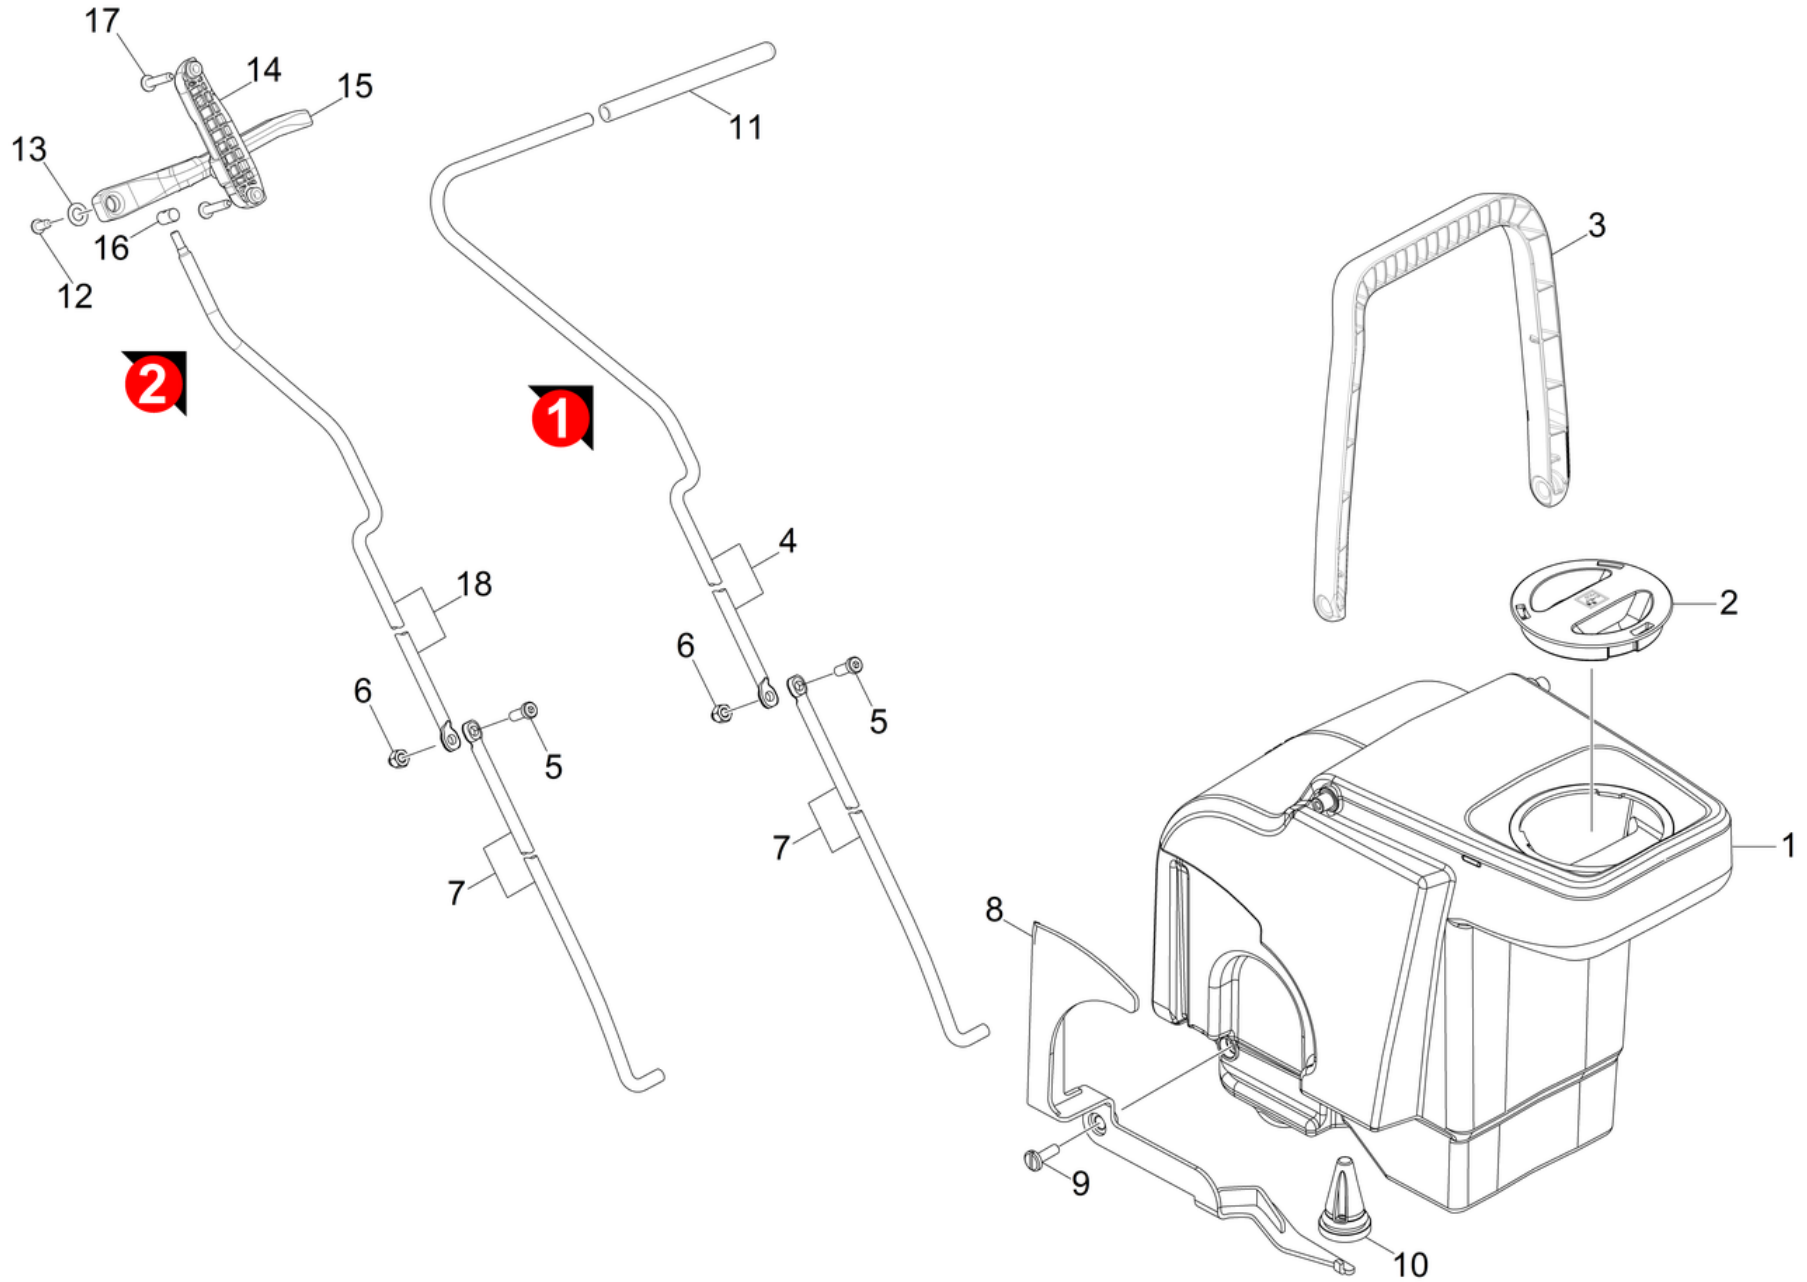

30 Add-on kit tank

Professional \ Floor cleaner \ Single disc machines \ BDS 43/180 C Adv *EU \ Spare parts list BDS 43+51/180 C \ Add-on kit tank

30 Add-on kit tank

Professional \ Floor cleaner \ Single disc machines \ BDS 43/180 C Adv *EU \ Spare parts list BDS 43+51/180 C \ Add-on kit tank

KÄRCHER

POS	Article no.	Description	Quantity	Unit
1	5.071-226.0	Tank BDS 430 / 510	1.000	ST
2	5.051-294.0	Cover plate tank	1.000	ST
3	5.321-003.0	Handhold tank BDS	1.000	ST
4	4.642-000.0	Conversion kit hand grip water outlet	1.000	ST
5	7.306-031.0	Screw M 6x16-A2-70 DIN 7984	1.000	ST
6	7.311-622.0	Cap nut M 6-A2 DIN 986	1.000	ST
7	5.027-332.0	Rod water bottom	1.000	ST
8	4.481-284.0	Lever water valve complete	1.000	ST
9	7.306-264.0	Pan head screw M6x10 -5.8 brueniert DIN	1.000	ST
10	4.034-220.0	Valve complete tank BDS	1.000	ST
11	6.645-007.0	Coating handhold tank	1.000	ST
12	7.303-274.0	Screw 5x12 -A2-70 (In6Rd)	1.000	ST
13	7.343-107.0	Shim ring 8x14x1 -A2 DIN 988	1.000	ST
14	5.033-019.0	Bracket lever water outlet	1.000	ST
15	5.033-018.0	Lever water outlet	1.000	ST
16	5.317-451.0	Bolt	1.000	ST
17	7.303-109.0	Screw 5x25 -10.9-R2R (In6Rd)	2.000	ST
18	5.033-020.0	Rod water above	1.000	ST