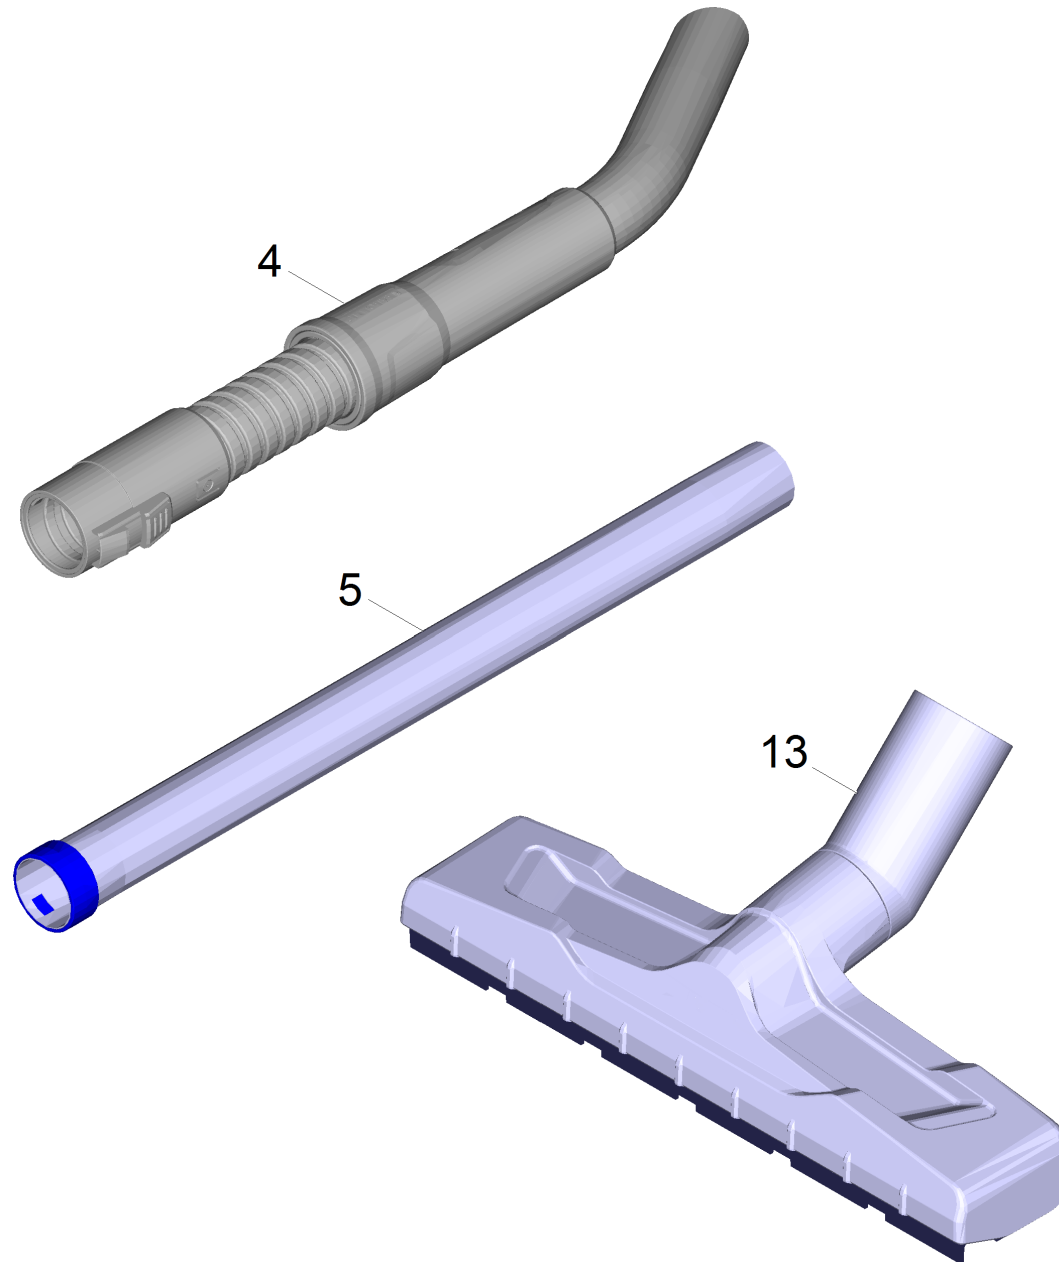

10 Spare parts list AD 4 PREMIUM *EU II (5.974-766.0)

Home and Garden \ Vacuum cleaner \ Dry vacuum cleaner \ AD 4 PREMIUM *EU-II \ Spare parts list AD 4 PREMIUM *EU II

10 Spare parts list AD 4 PREMIUM *EU II (5.974-766.0)

Home and Garden \ Vacuum cleaner \ Dry vacuum cleaner \ AD 4 PREMIUM *EU-II \ Spare parts list AD 4 PREMIUM *EU II

POS	Article no.	Description	Quantity	Unit
4	4.440-046.0	Suction hose complete DN35	1.000	ST
5	2.643-464.0	Set suction tube	1.000	ST
13	4.629-021.0	Floor tool complete AD	1.000	ST
41	5.053-007.0	Motor bracket AD	1.000	ST
43	4.069-052.0	Cover AD 4 printed	1.000	ST
44	5.075-001.0	Closure	2.000	ST
49	5.033-036.0	Strain relief	1.000	ST
53	9.037-946.0	Filter frame	1.000	ST
55	6.435-353.0	Castor D 42	4.000	ST
70	6.303-150.0	Screw 4,2x 22	5.000	ST
81	6.647-996.0	Cable with plug *EU Cable with plug	1.000	ST
86	6.630-087.0	Switch	1.000	ST
90	6.415-953.0	Flat-pleated filter AD	1.000	ST
100	4.624-415.0	Vac motor complete 600W Domel DL	1.000	ST
110	5.731-030.0	Foam cover	1.000	ST
112	5.731-038.0	Foam motor bracket	1.000	ST
125	2.863-262.0	Exhaust air filter AD 2pc.	1.000	ST
126	5.032-093.0	Grate exhaust air	1.000	ST
150	4.440-072.0	Tank complete lacquered	1.000	ST
154	4.071-263.0	Spare parts set pushbutton	1.000	ST
155	4.071-262.0	Spare parts set valve	1.000	ST
160	4.440-074.0	Retainer filter complete	1.000	ST